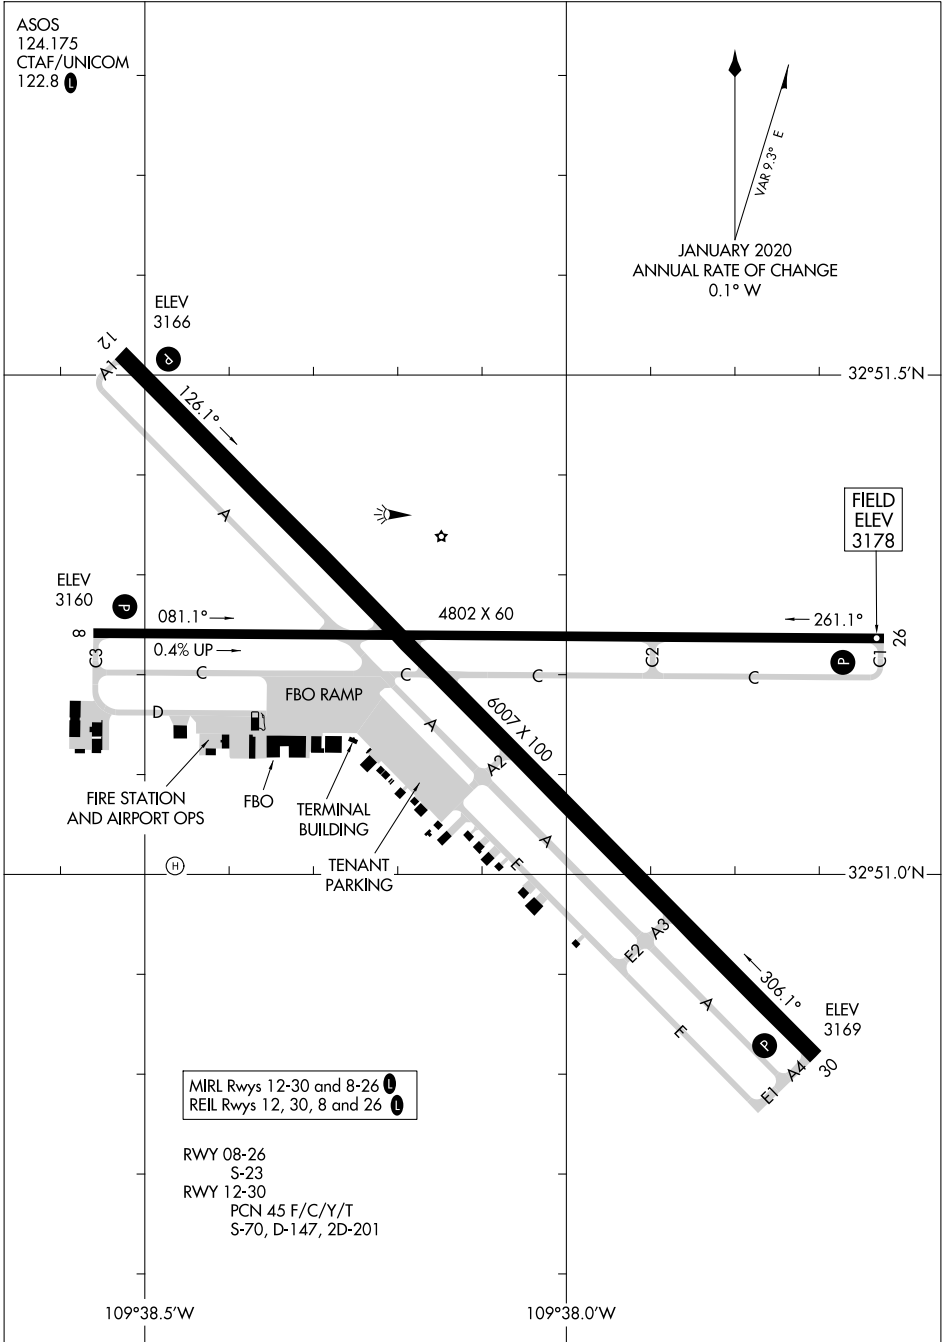

ASOS
 124.175
 CTAF/UNICOM
 122.8

↑
 ↗ VAR 9.3° E
 JANUARY 2020
 ANNUAL RATE OF CHANGE
 0.1° W

SW-4, 23 JAN 2025 to 20 FEB 2025

SW-4, 23 JAN 2025 to 20 FEB 2025

MIRL Rwys 12-30 and 8-26
 REIL Rwys 12, 30, 8 and 26

RWY 08-26
 S-23
 RWY 12-30
 PCN 45 F/C/Y/T
 S-70, D-147, 2D-201