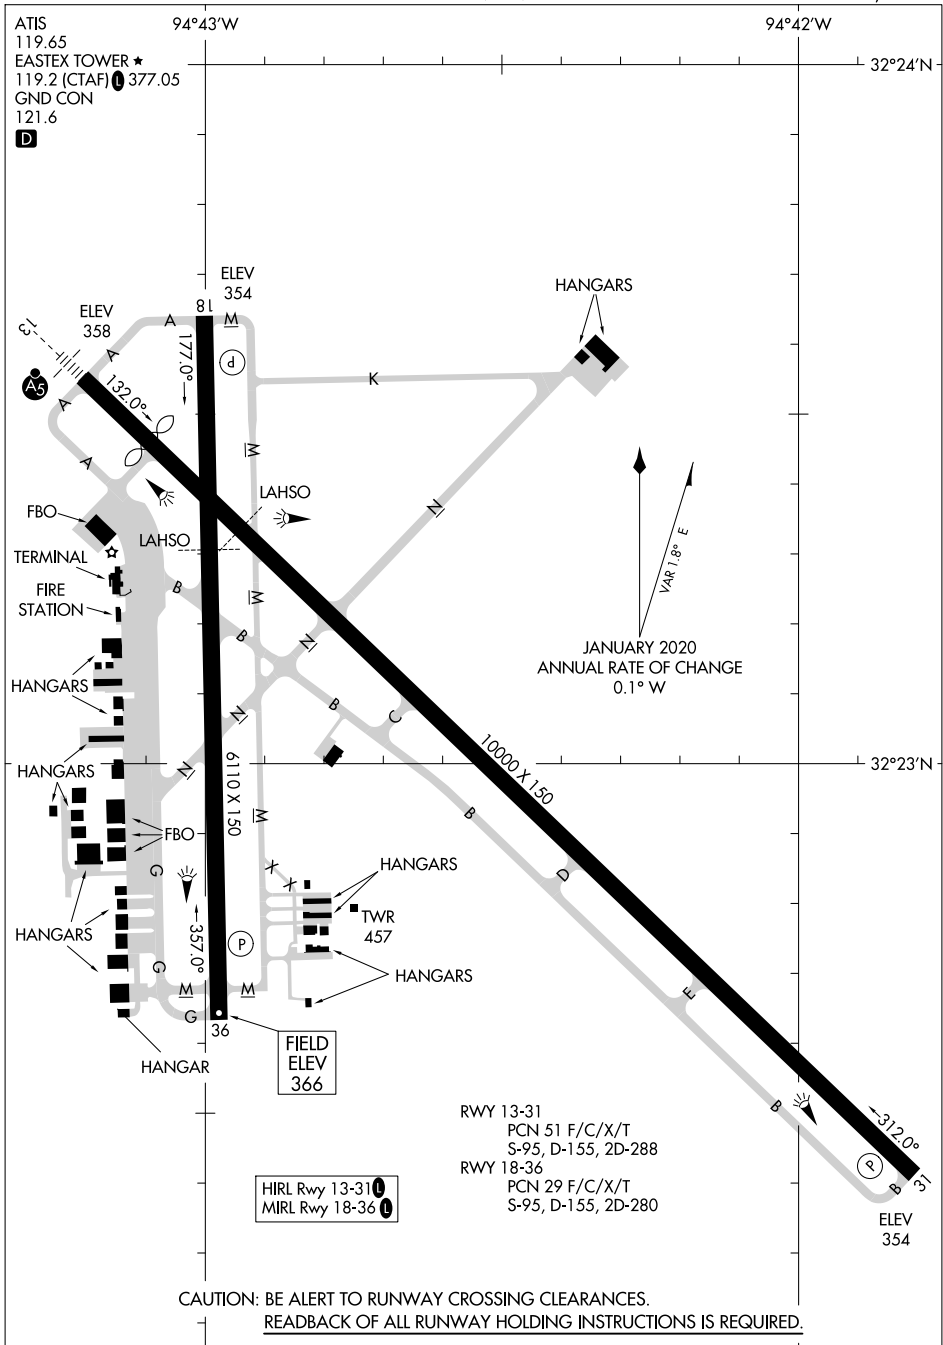

24193

AIRPORT DIAGRAM

AL-807 (FAA)

EAST TEXAS RGNL (GGG)
LONGVIEW, TEXAS

SC-2, 23 JAN 2025 to 20 FEB 2025

SC-2, 23 JAN 2025 to 20 FEB 2025

AIRPORT DIAGRAM

24193

LONGVIEW, TEXAS
EAST TEXAS RGNL (GGG)