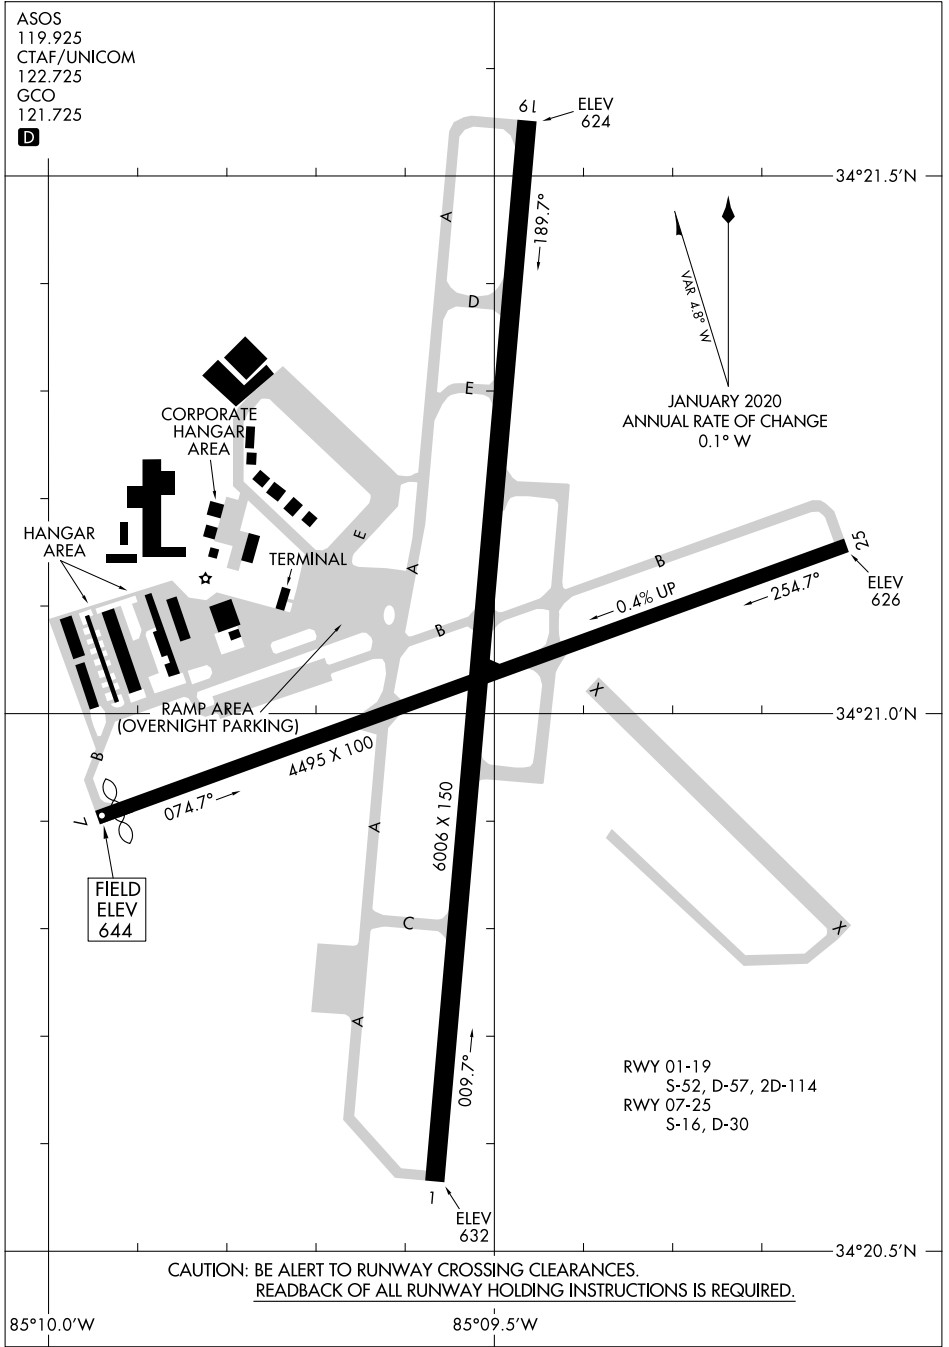

22139

AIRPORT DIAGRAM

RICHARD B RUSSELL RGNL - J H TOWERS FLD (R.M.G)

AL-855 (FAA)

ROME, GEORGIA

ASOS
119.925
CTAF/UNICOM
122.725
GCO
121.725

D

SE-4, 23 JAN 2025 to 20 FEB 2025

SE-4, 23 JAN 2025 to 20 FEB 2025

RWY 01-19
S-52, D-57, 2D-114
RWY 07-25
S-16, D-30

CAUTION: BE ALERT TO RUNWAY CROSSING CLEARANCES.
READBACK OF ALL RUNWAY HOLDING INSTRUCTIONS IS REQUIRED.

85°10.0'W

85°09.5'W

34°21.5'N

34°21.0'N

34°21.5'N

34°20.5'N

AIRPORT DIAGRAM

22139

RICHARD B RUSSELL RGNL - J H TOWERS FLD (R.M.G)

ROME, GEORGIA