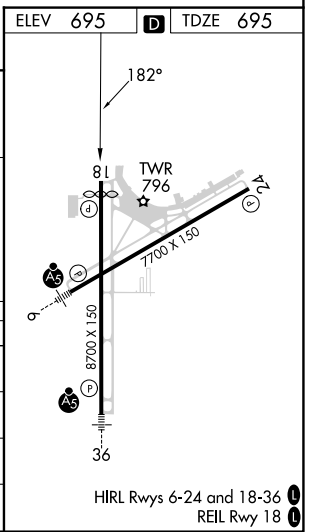

EC-3, 23 JAN 2025 to 20 FEB 2025

EC-3, 23 JAN 2025 to 20 FEB 2025