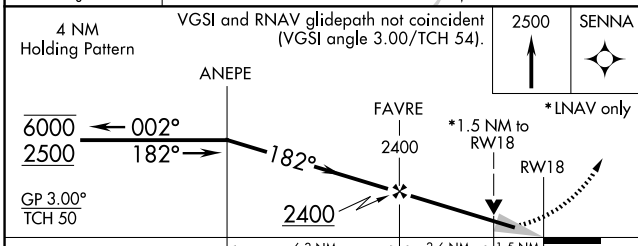

WAAS CH 42802 W18A	APP CRS 182°	Rwy Idg TDZE Apt Elev	8201 695 695
--	------------------------	-----------------------------	---

RNAV (GPS) RWY 18

GREEN BAY/AUSTIN STRAUBEL INTL (GRB)

RNP APCH.

▼ For uncompensated Baro-VNAV systems, LNAV/VNAV NA below ASR -16° C or above 54° C.

MISSED APPROACH: Climb to 2500 direct SENNA and hold.

ATIS 124.1	GREEN BAY APP CON* 119.4 338.2	GREEN BAY TOWER* 118.7 (CTAF) 257.8	GND CON 121.9	CLNC DEL 121.75
----------------------	--	---	-------------------------	---------------------------