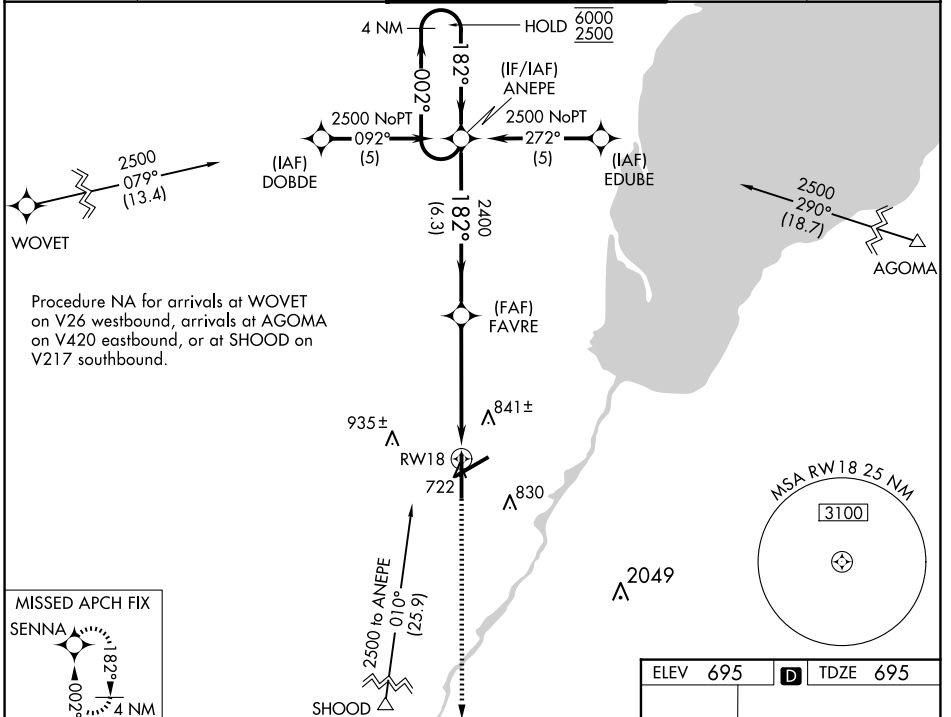

WAAS CH 42802 W18A	APP CRS 182°	Rwy Idg TDZE Apt Elev	8201 695 695
--	------------------------	-----------------------------	---

RNAV (GPS) RWY 18

GREEN BAY/AUSTIN STRAUBEL INTL (GRB)

RNP APCH.

▼ For uncompensated Baro-VNAV systems, LNAV/VNAV NA below ASR -16° C or above 54° C.

MISSED APPROACH: Climb to 2500 direct SENNA and hold.

ATIS 124.1	GREEN BAY APP CON* 119.4 338.2	GREEN BAY TOWER* 118.7 (CTAF) 257.8	GND CON 121.9	CLNC DEL 121.75
----------------------	--	---	-------------------------	---------------------------

CATEGORY	A	B	C	D
LPV DA		979-7 ⁸	284 (300-7 ⁸)	
LNAV/VNAV DA		1187-13 ⁸	492 (500-13 ⁸)	
LNAV MDA	1220-1	525 (600-1)	1220-1 ¹ / ₂	525 (600-1 ¹ / ₂)
CIRCLING	1220-1	525 (600-1)	1300-1 ³ / ₄ 605 (700-1 ³ / ₄)	1300-2 605 (700-2)

EC-3, 23 JAN 2025 to 20 FEB 2025

EC-3, 23 JAN 2025 to 20 FEB 2025