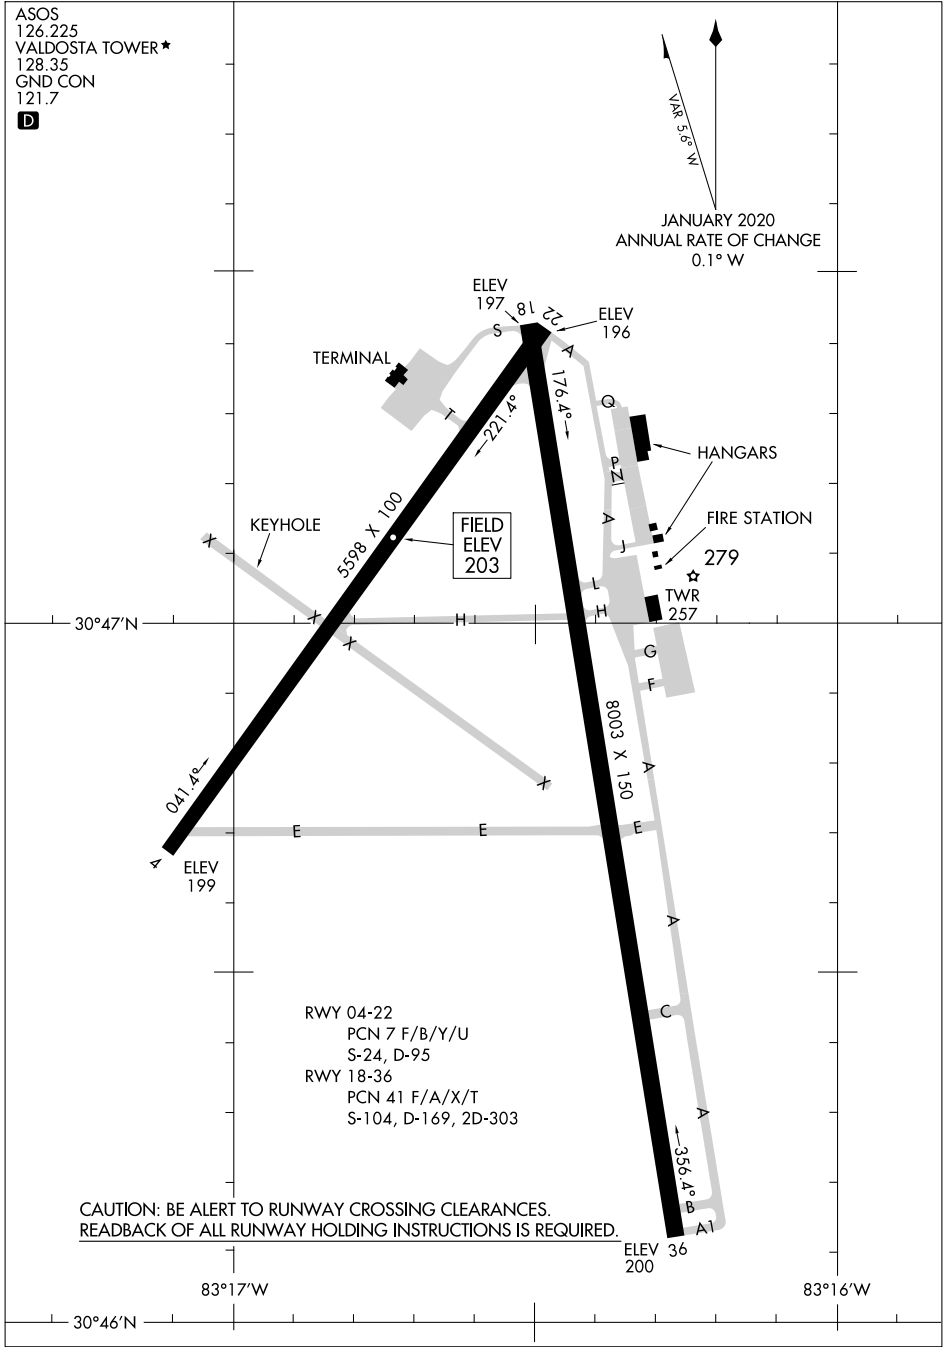

24249

# AIRPORT DIAGRAM

AL-892 (FAA)

VALDOSTA RGNL (VLD)  
VALDOSTA, GEORGIA

ASOS  
126.225  
VALDOSTA TOWER \*  
128.35  
GND CON  
121.7

**D**

VAR 5.0° N  
JANUARY 2020  
ANNUAL RATE OF CHANGE  
0.1° W

SE-4, 23 JAN 2025 to 20 FEB 2025

SE-4, 23 JAN 2025 to 20 FEB 2025

CAUTION: BE ALERT TO RUNWAY CROSSING CLEARANCES.  
READEBACK OF ALL RUNWAY HOLDING INSTRUCTIONS IS REQUIRED.