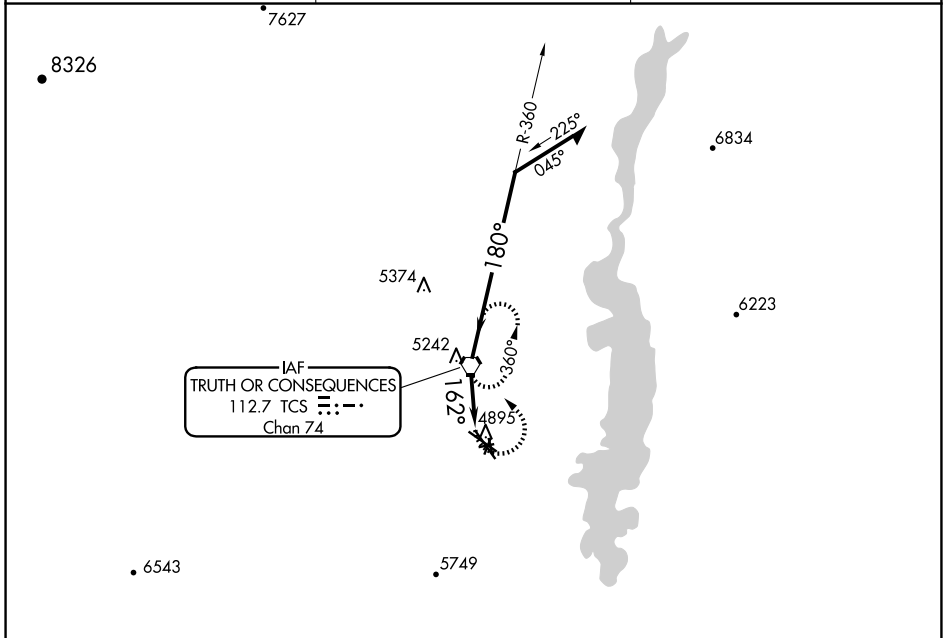

VORTAC TCS <b>112.7</b> Chan 74	APP CRS <b>162°</b>	Rwy Idg TDZE Apt Elev <b>4862</b>	<b>N/A</b> <b>N/A</b> <b>4862</b>
---------------------------------------	------------------------	--	---

# VOR-A

TRUTH OR CONSEQUENCES MUNI (TCS)

**⚠** Circling NA to Rwys 1, 7, 11, 15, 19, 25, 29 and 33. **⚠** MISSED APPROACH: Climbing left turn to 8300 direct TCS VORTAC and hold, continue climb-in-hold to 8300.

ASOS <b>120.675</b>	ALBUQUERQUE CENTER <b>128.2 285.5</b>	UNICOM <b>122.8 (CTAF) 0</b>
------------------------	--	---------------------------------

# VOR-A

SW-1, 23 JAN 2025 to 20 FEB 2025

SW-1, 23 JAN 2025 to 20 FEB 2025