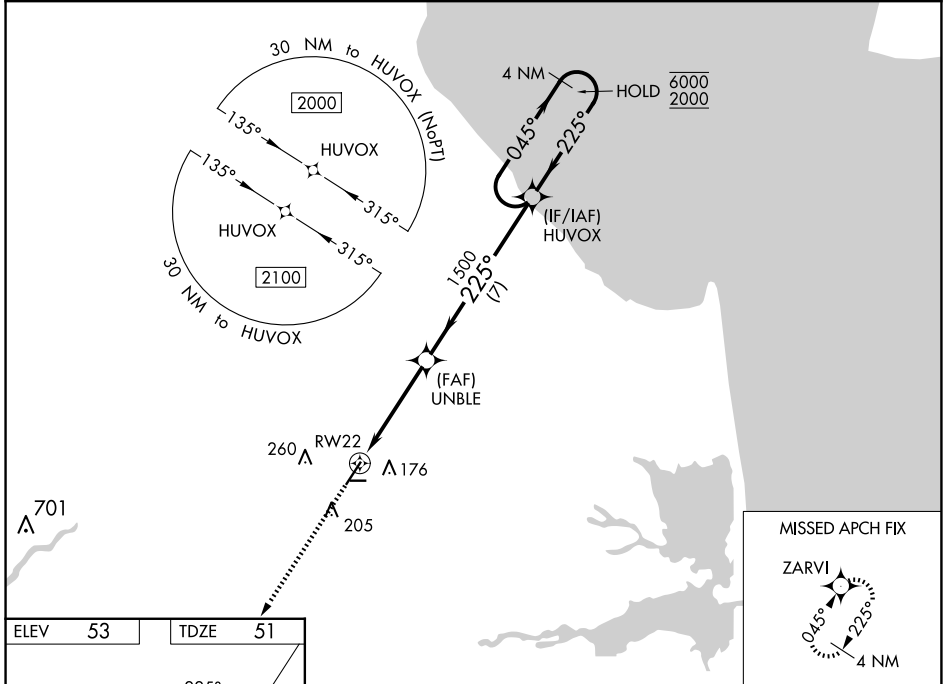

WAAS CH 60921 W22A	APP CRS 225°	Rwy Idg TDZE Apt Elev	5331 51 53
----------------------------------------	------------------------	-----------------------------	---------------------------------------

RNAV (GPS) RWY 22

DELAWARE COASTAL (GED)

RNP APCH.		MISSED APPROACH: Climb to 2000 direct ZARVI and hold.	
ASOS 118.375	DOVER APP CON 132.425 257.875	GCO 125.55	UNICOM 123.0 (CTAF)

NE-3, 23 JAN 2025 to 20 FEB 2025

NE-3, 23 JAN 2025 to 20 FEB 2025