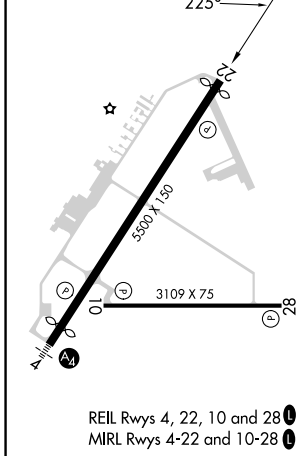

WAAS CH 60921 W22A	APP CRS 225°	Rwy Idg TDZE Apt Elev	5331 51 53
----------------------------------------	------------------------	-----------------------------	---------------------------------------

RNAV (GPS) RWY 22

DELAWARE COASTAL (GED)

RNP APCH.		MISSED APPROACH: Climb to 2000 direct ZARVI and hold.	
ASOS 118.375	DOVER APP CON 132.425 257.875	GCO 125.55	UNICOM 123.0 (CTAF)

NE-3, 23 JAN 2025 to 20 FEB 2025