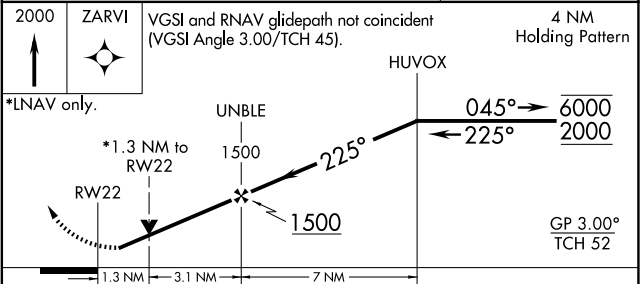

RNAV (GPS) RWY 22

DELAWARE COASTAL (GED)

RNP APCH.		MISSED APPROACH: Climb to 2000 direct ZARVI and hold.	
ASOS 118.375	DOVER APP CON 132.425 257.875	GCO 125.55	UNICOM 123.0 (CTAF)

NE-3, 23 JAN 2025 to 20 FEB 2025