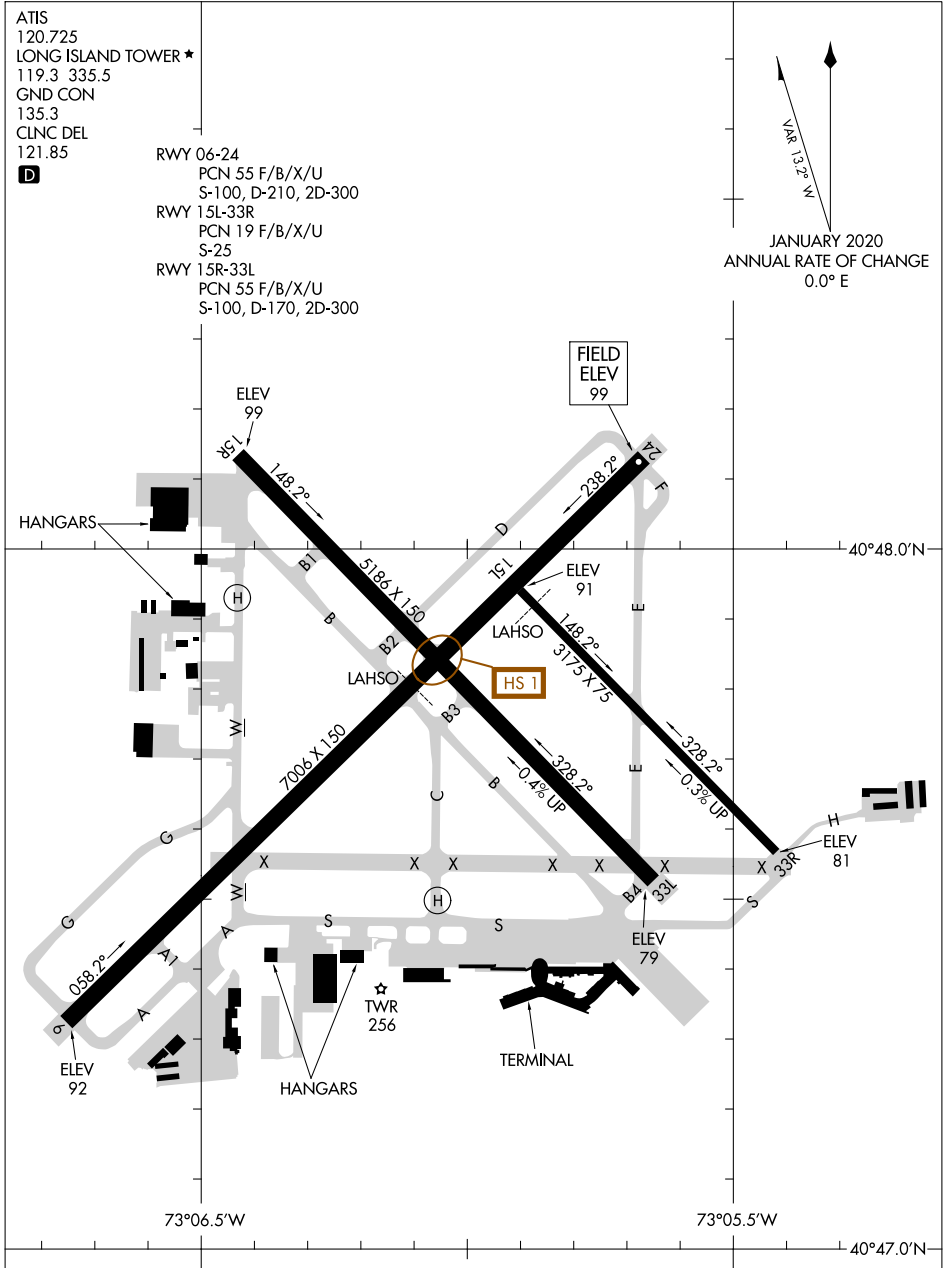

23222

AIRPORT DIAGRAM

AL-948 (FAA)

LONG ISLAND MAC ARTHUR (ISP)
NEW YORK, NEW YORK

ATIS
120.725
LONG ISLAND TOWER ★
119.3 335.5
GND CON
135.3
CLNC DEL
121.85

D

RWY 06-24
PCN 55 F/B/X/U
S-100, D-210, 2D-300
RWY 15L-33R
PCN 19 F/B/X/U
S-25
RWY 15R-33L
PCN 55 F/B/X/U
S-100, D-170, 2D-300

JANUARY 2020
ANNUAL RATE OF CHANGE
0.0° E

NE-2, 23 JAN 2025 to 20 FEB 2025

NE-2, 23 JAN 2025 to 20 FEB 2025

CAUTION: BE ALERT TO RUNWAY CROSSING CLEARANCES.
READBACK OF ALL RUNWAY HOLDING INSTRUCTIONS IS REQUIRED.

AIRPORT DIAGRAM

23222

NEW YORK, NEW YORK
LONG ISLAND MAC ARTHUR (ISP)