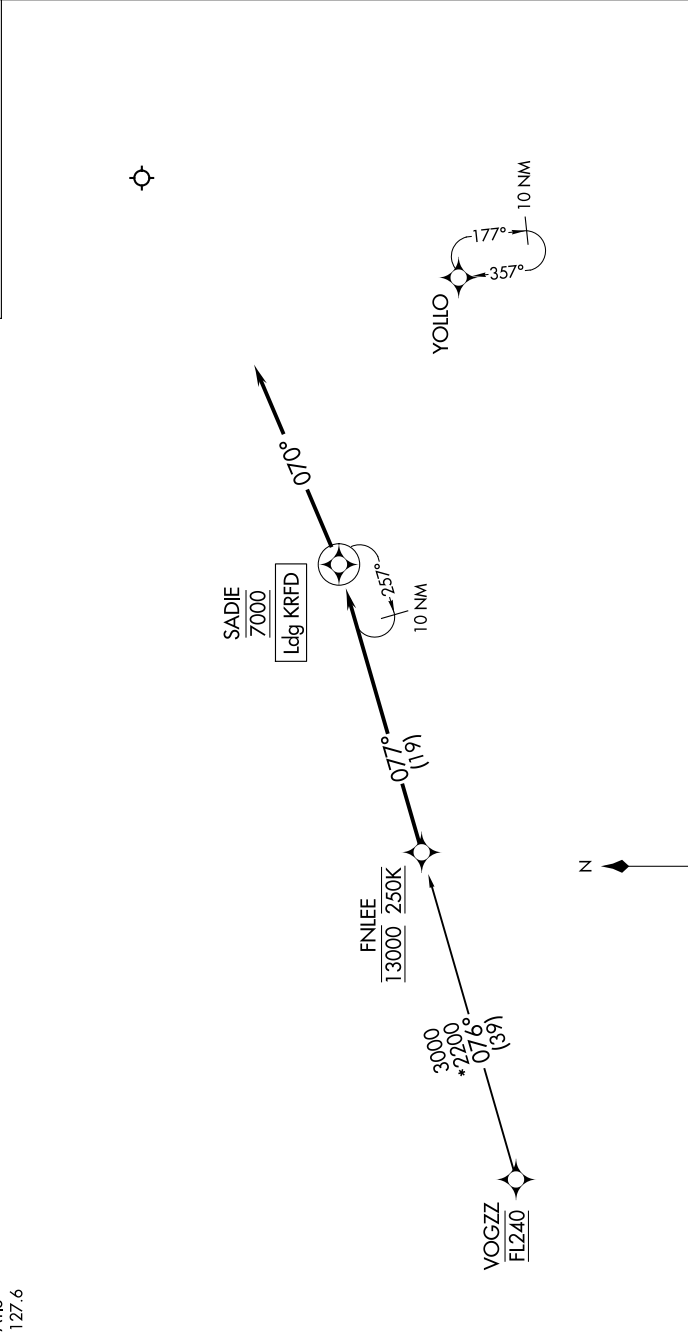

(FNLEE.FNLEE1) 24025

AL-954 (FAA)

CHICAGO/ROCKFORD INTL (R.F'D)
CHICAGO/ROCKFORD, ILLINOIS

FNLEE ONE ARRIVAL (RNAV)

RNAV 1 - DME/DME/IRU or GPS.
RADAR required.

ROCKFORD APP CON
121.0 327.0
ATIS
127.6

ARRIVAL ROUTE DESCRIPTION

VOGZZ TRANSITION (VOGZZ.FNLEE1)

From FNLEE on track 077° to cross SADIE at 7000, then on track 070°. Expect RADAR vectors to final approach course.

NOTE: Chart not to scale.

EC-3, 23 JAN 2025 to 20 FEB 2025

EC-3, 23 JAN 2025 to 20 FEB 2025

FNLEE ONE ARRIVAL (RNAV)

(FNLEE.FNLEE1) 25JAN24

CHICAGO/ROCKFORD, ILLINOIS
CHICAGO/ROCKFORD INTL (R.F'D)