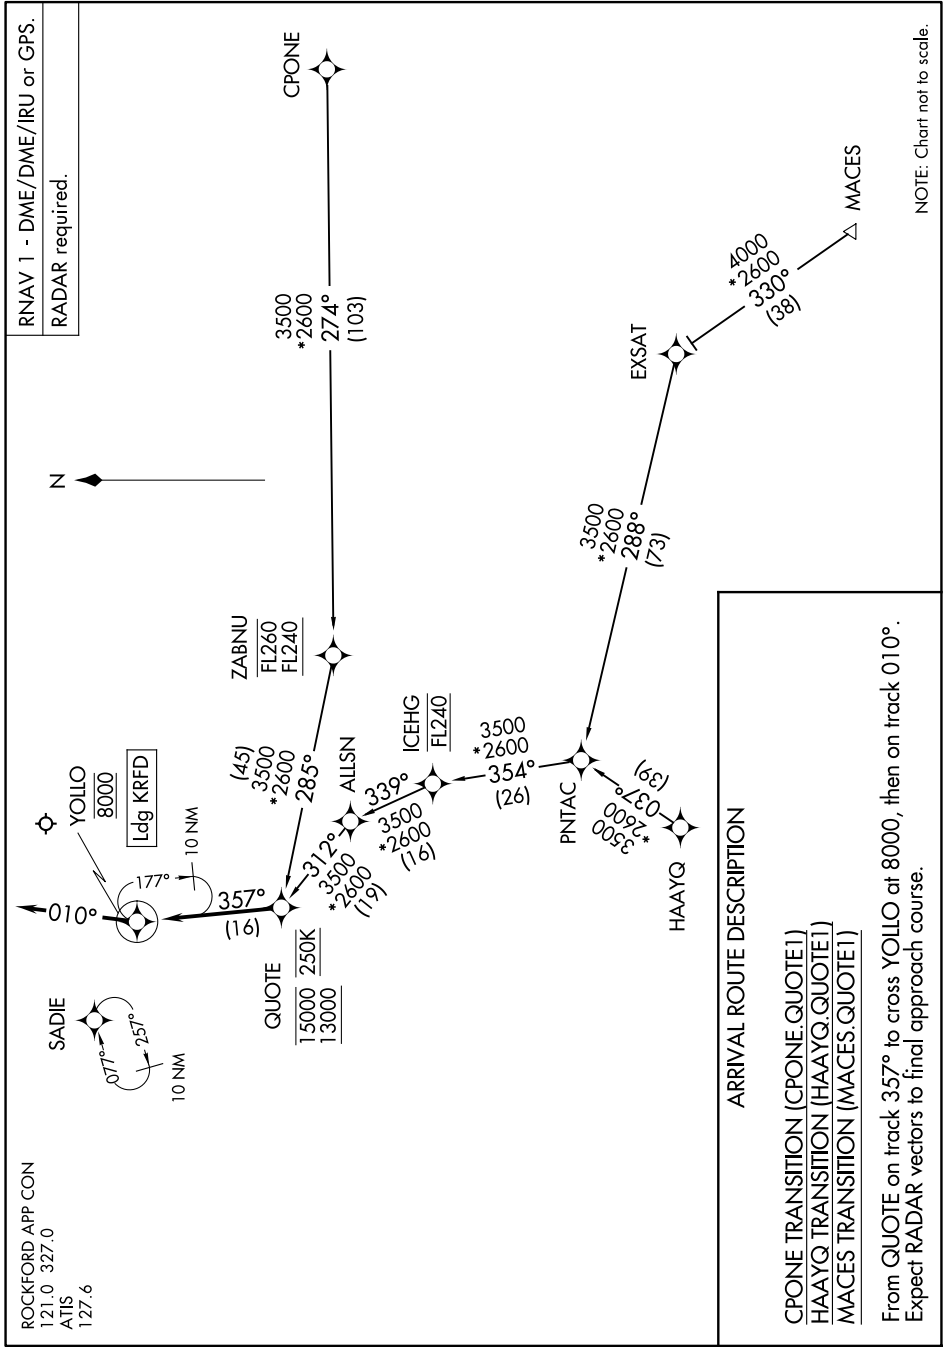

# QUOTE ONE ARRIVAL (RNAV)

EC-3, 23 JAN 2025 to 20 FEB 2025

ROCKFORD APP CON  
121.0 327.0  
ATIS  
127.6

RNAV 1 - DME/DME/IRU or GPS.  
RADAR required.

NOTE: Chart not to scale.

EC-3, 23 JAN 2025 to 20 FEB 2025

# QUOTE ONE ARRIVAL (RNAV)