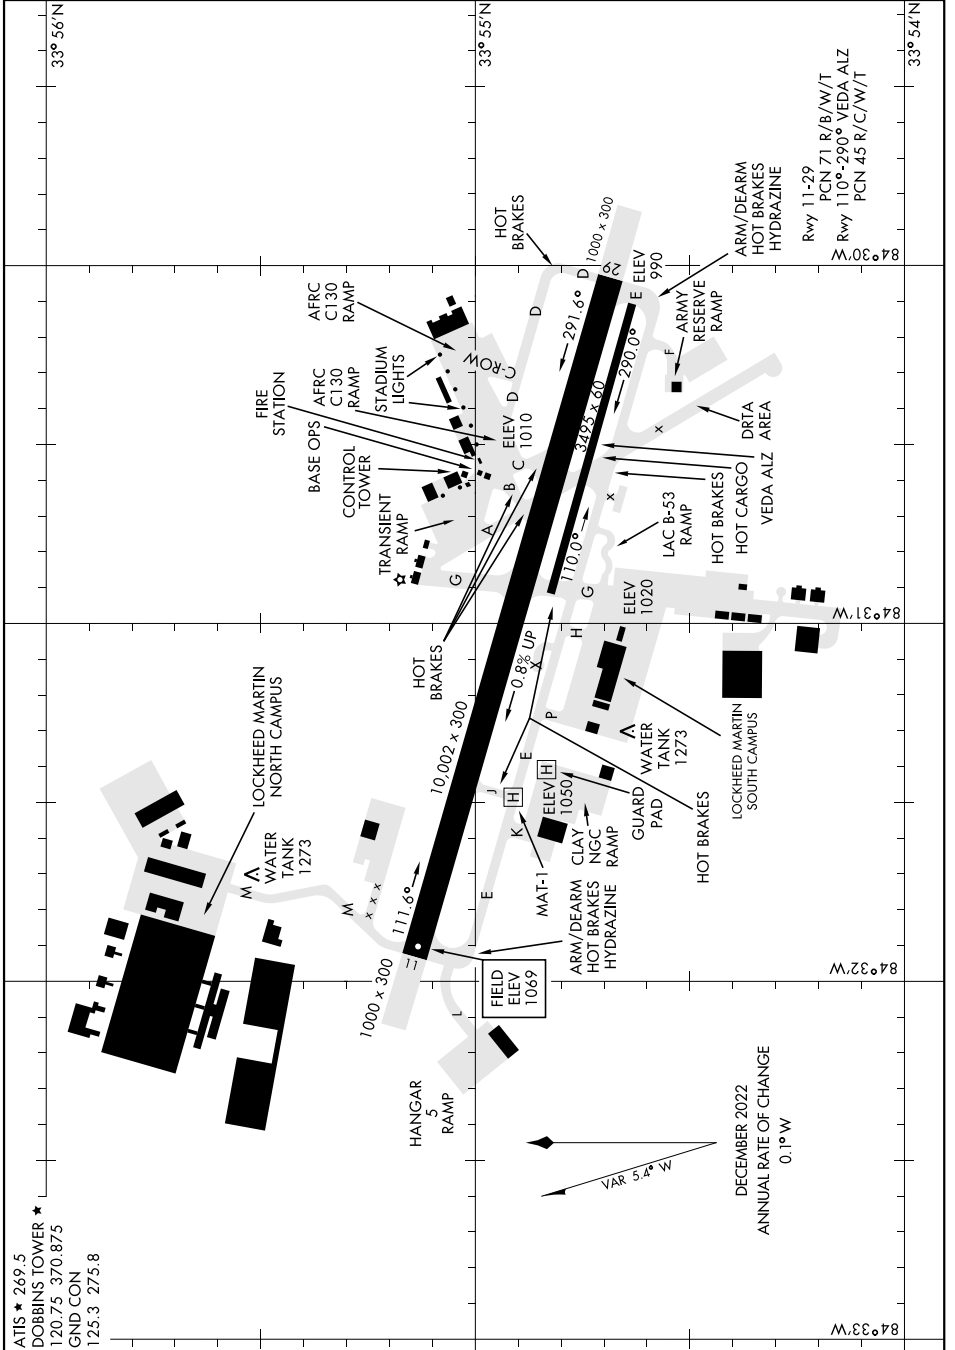

# AIRPORT DIAGRAM

AL-959 [USAF]

DOBBINS ARB (KMGE)

MARIETTA, GEORGIA

SE-4, 23 JAN 2025 to 20 FEB 2025

SE-4, 23 JAN 2025 to 20 FEB 2025

# AIRPORT DIAGRAM

MARIETTA, GEORGIA

DOBBINS ARB (KMGE)