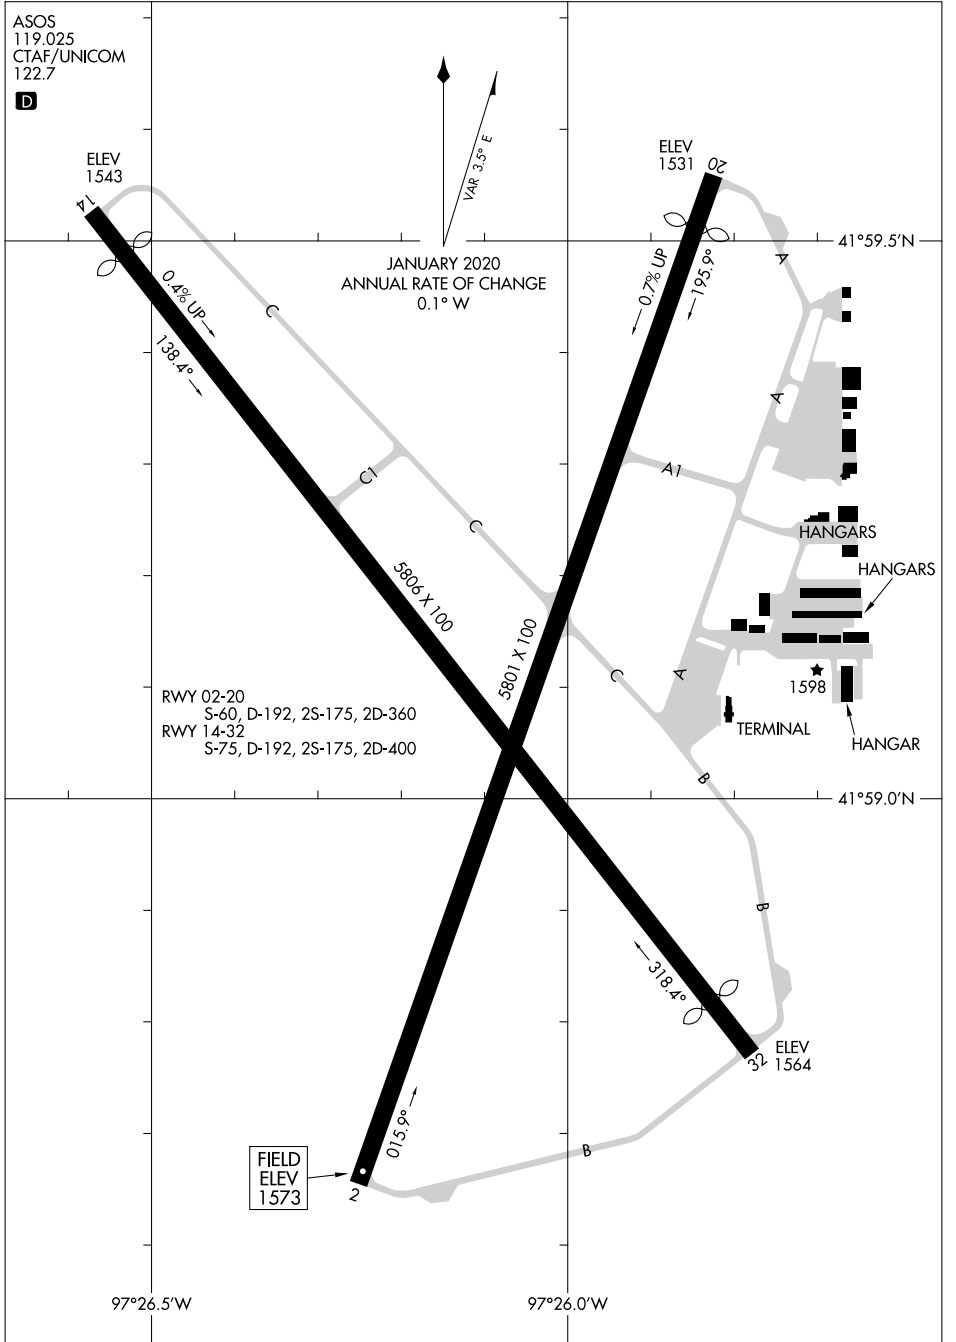

21112 **AIRPORT DIAGRAM** NORFOLK RGNL/KARL STEFAN MEML FLD (OFK) NORFOLK, NEBRASKA  
 AL-974 (FAA)

ASOS  
 119,025  
 CTAF/UNICOM  
 122.7

NC-2, 23 JAN 2025 to 20 FEB 2025

NC-2, 23 JAN 2025 to 20 FEB 2025