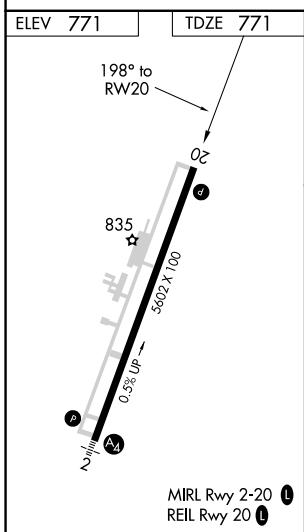

APP CRS	Rwy Idg	5602
198°	TDZE	771
	Apt Elev	771

RNAV (GPS) RWY 20

MC ALESTER RGNL (M.L.C)

RNP APCH.	MISSED APPROACH: Climb to 3000 direct AHAMU and hold.
-----------	---

ASOS 120.425	FORT WORTH CENTER 132.2 338.35	UNICOM 122.95 (CTAF)
------------------------	--	--------------------------------

CATEGORY	A	B	C	D
LNAV MDA	1320-1	549 (600-1)	1320-1½	549 (600-1½)
CIRCLING	1360-1	589 (600-1)	1360-1½	1420-2 649 (700-2)

SC-1, 23 JAN 2025 to 20 FEB 2025

SC-1, 23 JAN 2025 to 20 FEB 2025