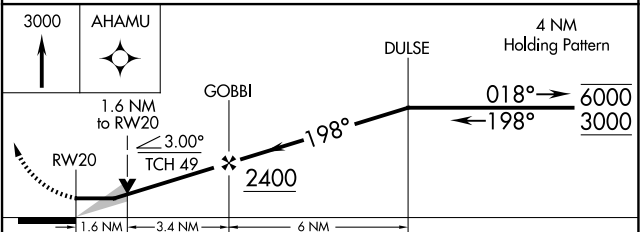

APP CRS	Rwy Idg	5602
198°	TDZE	771
	Apt Elev	771

RNAV (GPS) RWY 20

MC ALESTER RGNL (M.L.C)

RNP APCH.	MISSED APPROACH: Climb to 3000 direct AHAMU and hold.
-----------	---

ASOS 120.425	FORT WORTH CENTER 132.2 338.35	UNICOM 122.95 (CTAF)
------------------------	--	--------------------------------