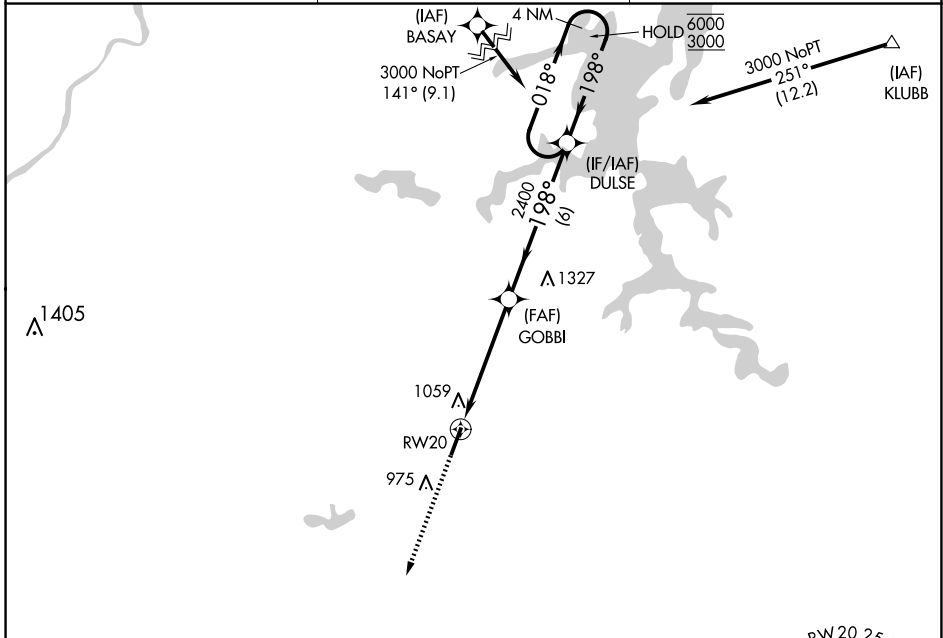

APP CRS	Rwy Idg	5602
198°	TDZE	771
	Apt Elev	771

RNAV (GPS) RWY 20

MC ALESTER RGNL (M.L.C)

RNP APCH.	MISSED APPROACH: Climb to 3000 direct AHAMU and hold.
-----------	---

ASOS 120.425	FORT WORTH CENTER 132.2 338.35	UNICOM 122.95 (CTAF)
------------------------	--	--------------------------------

CATEGORY	A	B	C	D
LNAV MDA	1320-1	549 (600-1)	1320-1½	549 (600-1½)
CIRCLING	1360-1	589 (600-1)	1360-1½	1420-2 649 (700-2)

SC-1, 23 JAN 2025 to 20 FEB 2025

SC-1, 23 JAN 2025 to 20 FEB 2025