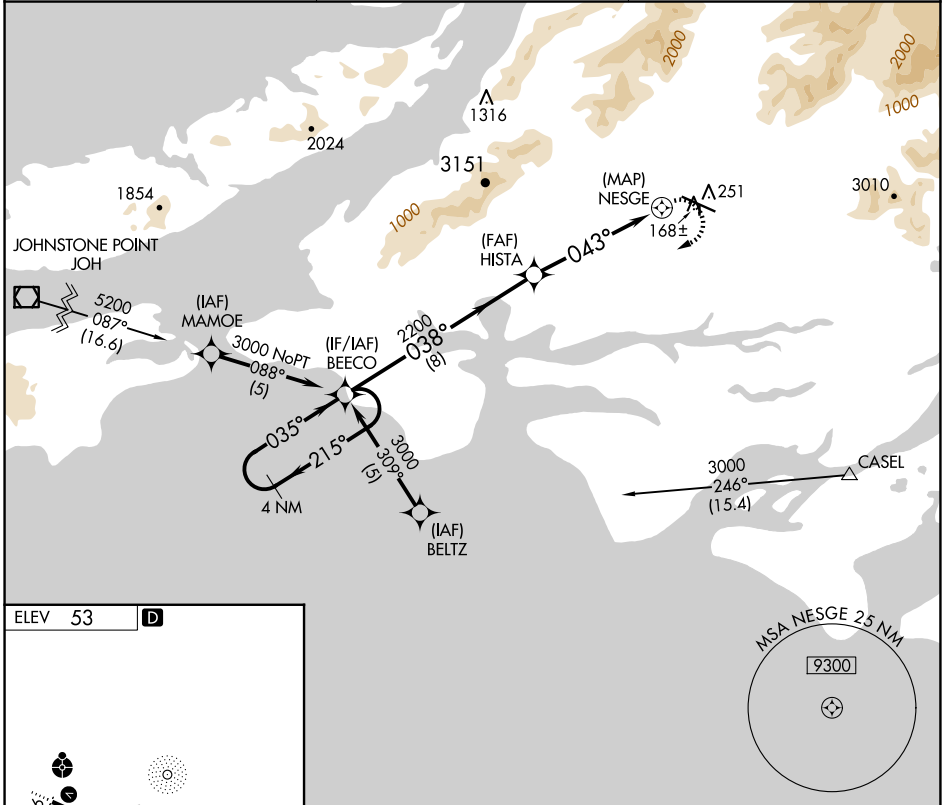

APP CRS	Rwy Idg	N/A
043°	TDZE	N/A
	Apt Elev	53

RNAV (GPS)-B

MERLE K (MUDHOLE) SMITH (CDV)(PACV)

RNP APCH-GPS.

⚠ Circling to Rwy 16/34 NA at night. When local altimeter setting not received, use Valdez altimeter setting and increase all MDAs 120 feet. Circling NA north of Rwy 9/27. Rwy 16/34 helicopter visibility reduction below 1 SM NA.

MISSED APPROACH: Climbing right turn to 3000 direct BEECO and hold.

ASOS	134.8
------	--------------

ANCHORAGE CENTER	119.3 133.6 269.4
------------------	--------------------------

JUNEAU RADIO	122.2 123.6 (CTAF) 1
--------------	-----------------------------