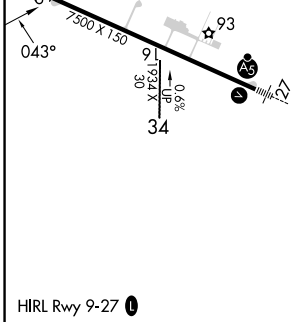

APP CRS	Rwy Idg	N/A
043°	TDZE	N/A
	Apt Elev	53

RNAV (GPS)-B

MERLE K (MUDHOLE) SMITH (CDV)(PACV)

RNP APCH-GPS.

⚠ Circling to Rwy 16/34 NA at night. When local altimeter setting not received, use Valdez altimeter setting and increase all MDAs 120 feet. Circling NA north of Rwy 9/27. Rwy 16/34 helicopter visibility reduction below 1 SM NA.

MISSED APPROACH: Climbing right turn to 3000 direct BEECO and hold.

ASOS	134.8
------	--------------

ANCHORAGE CENTER	119.3 133.6 269.4
------------------	--------------------------

JUNEAU RADIO	122.2 123.6 (CTAF) 1
--------------	-----------------------------

4 NM Holding Pattern	BEECO	3000	BEECO	
	HISTA		NESGE	
	8 NM	5.2 NM		
CATEGORY	A	B	C	D
CIRCLING	520-1	467 (500-1)	520-1½ 467 (500-1½)	1540-3 1487 (1500-3)

AK, 26 DEC 2024 to 20 FEB 2025

AK, 26 DEC 2024 to 20 FEB 2025