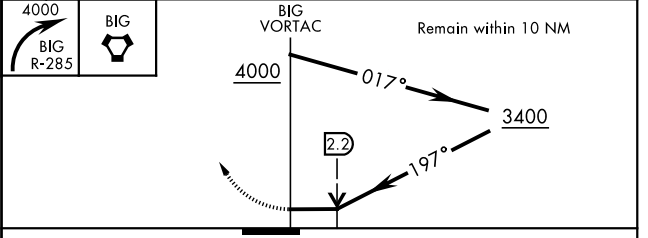

VORTAC BIG 114.9 Chan 96	APCH CRS 197°	Rwy Idg 8000 TDZE 1239 Arpt Elev 1285
--	-------------------------	--

[USA]

ALLEN AAF (PABI)

⚠ * Circling not authorized East of Rwy 1-19. MISSED APPROACH: Climbing right turn to 4000 via BIG R-285, then right turn direct BIG VORTAC and hold.

ATIS 132.075	ASOS 135.65	ANCHORAGE CENTER 135.3 322.5	CTAF 122.9	ALLEN TOWER ★ 119.8 235.775 40.8 (E) FM	GND CON 118.225 251.05
------------------------	-----------------------	--	----------------------	---	----------------------------------