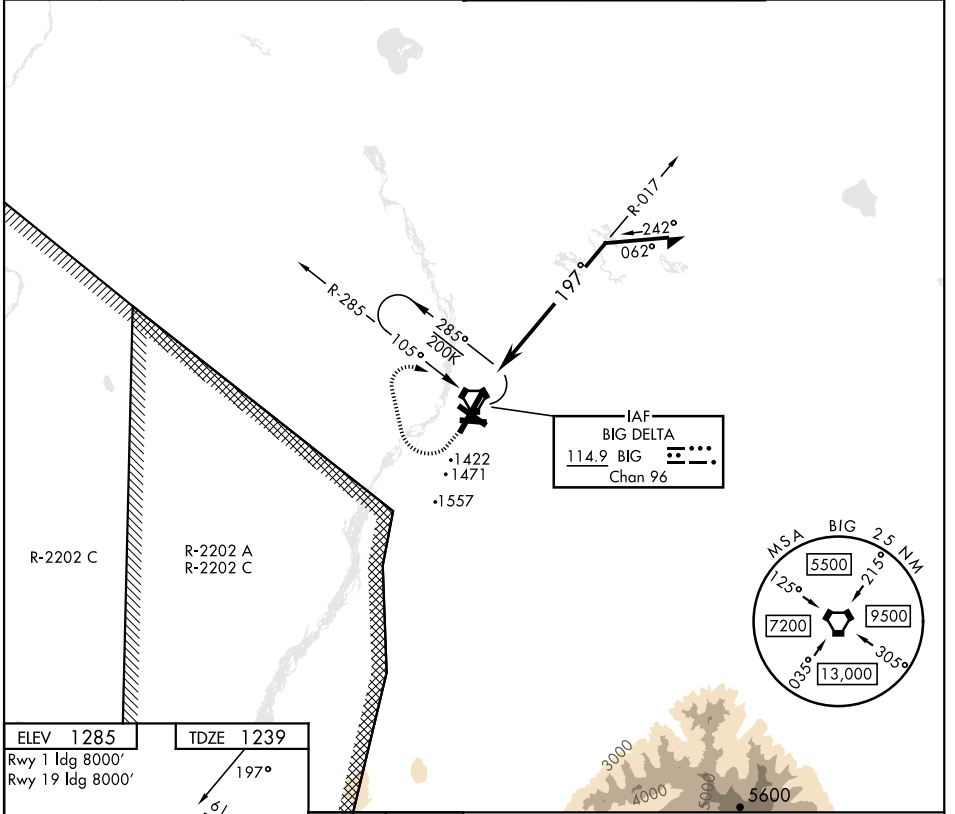

VORTAC BIG 114.9 Chan 96	APCH CRS 197°	Rwy Idg 8000 TDZE 1239 Arpt Elev 1285
--	-------------------------	--

[USA]

ALLEN AAF (PABI)

⚠ * Circling not authorized East of Rwy 1-19. MISSED APPROACH: Climbing right turn to 4000 via BIG R-285, then right turn direct BIG VORTAC and hold.

ATIS 132.075	ASOS 135.65	ANCHORAGE CENTER 135.3 322.5	CTAF 122.9	ALLEN TOWER ★ 119.8 235.775 40.8 (E) FM	GND CON 118.225 251.05
------------------------	-----------------------	--	----------------------	---	----------------------------------

CATEGORY	A	B	C	D
S-19	1940-1 701	(700-1)	1940-2 701	(700-2)
CIRCLING *	1940-1 655	(700-1)	1940-2 655 (700-2)	2040-2½ 755 (800-2½)

AK, 26 DEC 2024 to 20 FEB 2025

AK, 26 DEC 2024 to 20 FEB 2025