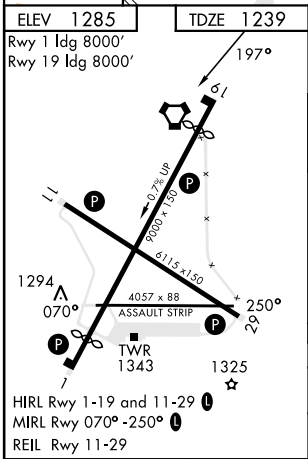

VORTAC BIG 114.9 Chan 96	APCH CRS 197°	Rwy Idg 8000 TDZE 1239 Arpt Elev 1285
--	-------------------------	--

[USA]

ALLEN AAF (PABI)

⚠ * Circling not authorized East of Rwy 1-19. MISSED APPROACH: Climbing right turn to 4000 via BIG R-285, then right turn direct BIG VORTAC and hold.

ATIS 132.075	ASOS 135.65	ANCHORAGE CENTER 135.3 322.5	CTAF 122.9	ALLEN TOWER ★ 119.8 235.775 40.8 (E) FM	GND CON 118.225 251.05
------------------------	-----------------------	--	----------------------	---	----------------------------------

CATEGORY	A	B	C	D
S-19	1940-1 701	(700-1)	1940-2 701	(700-2)
CIRCLING *	1940-1 655	(700-1)	1940-2 655 (700-2)	2040-2½ 755 (800-2½)

AK, 26 DEC 2024 to 20 FEB 2025

AK, 26 DEC 2024 to 20 FEB 2025