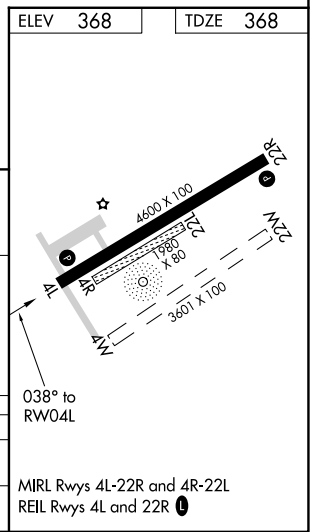

APP CRS	Rwy Idg	4600
038°	TDZE	368
	Apt Elev	368

RNAV (GPS) RWY 4L

NENANA MUNI (ENN)(PANN)

RNP APCH.

⚠ When local altimeter setting not received, use Fairbanks Intl altimeter setting and increase all MDAs 100 feet and LNAV Cat C and Circling Cts C/D visibility ¼ SM. Circling NA west of Rwy 4L-22R. Procedure NA at night. Circling NA to Rws 4R, 22L, 4W and 22W. Rwy 4L helicopter visibility reduction below 1 SM NA.

MISSED APPROACH: Climbing right turn to 3000 direct ICEBI and hold.

ASOS	FAIRBANKS APP CON	FAIRBANKS RADIO	CTAF
125.2	125.35 363.2	122.5	122.1

CATEGORY	A	B	C	D
LNAV MDA	800-1	432 (500-1)	800-1¼ 432 (500-1¼)	800-1½ 432 (500-1½)
CIRCLING	860-1	492 (500-1)	1180-2½ 812 (900-2½)	1180-2¾ 812 (900-2¾)