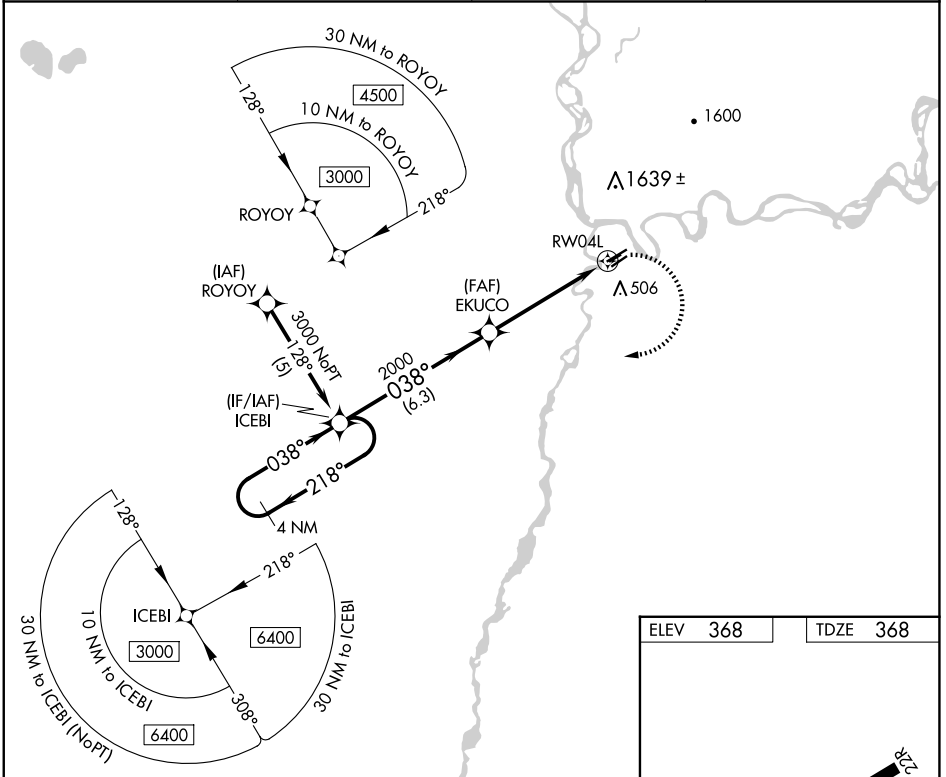

APP CRS	Rwy Idg	4600
038°	TDZE	368
	Apt Elev	368

RNAV (GPS) RWY 4L

NENANA MUNI (ENN)(PANN)

RNP APCH.

⚠ When local altimeter setting not received, use Fairbanks Intl altimeter setting and increase all MDAs 100 feet and LNAV Cat C and Circling Cts C/D visibility ¼ SM. Circling NA west of Rwy 4L-22R. Procedure NA at night. Circling NA to Rws 4R, 22L, 4W and 22W. Rwy 4L helicopter visibility reduction below 1 SM NA.

MISSED APPROACH: Climbing right turn to 3000 direct ICEBI and hold.

ASOS	FAIRBANKS APP CON	FAIRBANKS RADIO	CTAF
125.2	125.35 363.2	122.5	122.1

CATEGORY	A	B	C	D
LNAV MDA	800-1	432 (500-1)	800-1¼ 432 (500-1¼)	800-1½ 432 (500-1½)
CIRCLING	860-1	492 (500-1)	1180-2½ 812 (900-2½)	1180-2¾ 812 (900-2¾)

AK, 26 DEC 2024 to 20 FEB 2025

AK, 26 DEC 2024 to 20 FEB 2025