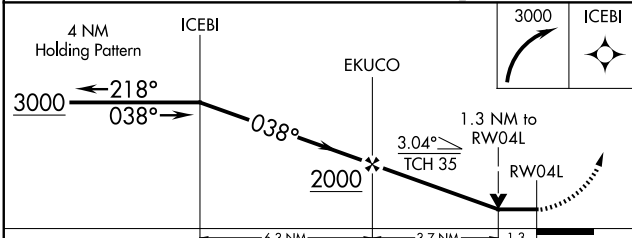

APP CRS	Rwy Idg	4600
038°	TDZE	368
	Apt Elev	368

RNAV (GPS) RWY 4L

NENANA MUNI (ENN)(PANN)

RNP APCH.

⚠ When local altimeter setting not received, use Fairbanks Intl altimeter setting and increase all MDAs 100 feet and LNAV Cat C and Circling Cts C/D visibility ¼ SM. Circling NA west of Rwy 4L-22R. Procedure NA at night. Circling NA to Rws 4R, 22L, 4W and 22W. Rwy 4L helicopter visibility reduction below 1 SM NA.

MISSED APPROACH: Climbing right turn to 3000 direct ICEBI and hold.

ASOS	FAIRBANKS APP CON	FAIRBANKS RADIO	CTAF
125.2	125.35 363.2	122.5	122.1

CATEGORY	A	B	C	D
LNAV MDA	800-1	432 (500-1)	800-1¼ 432 (500-1¼)	800-1½ 432 (500-1½)
CIRCLING	860-1	492 (500-1)	1180-2½ 812 (900-2½)	1180-2¾ 812 (900-2¾)