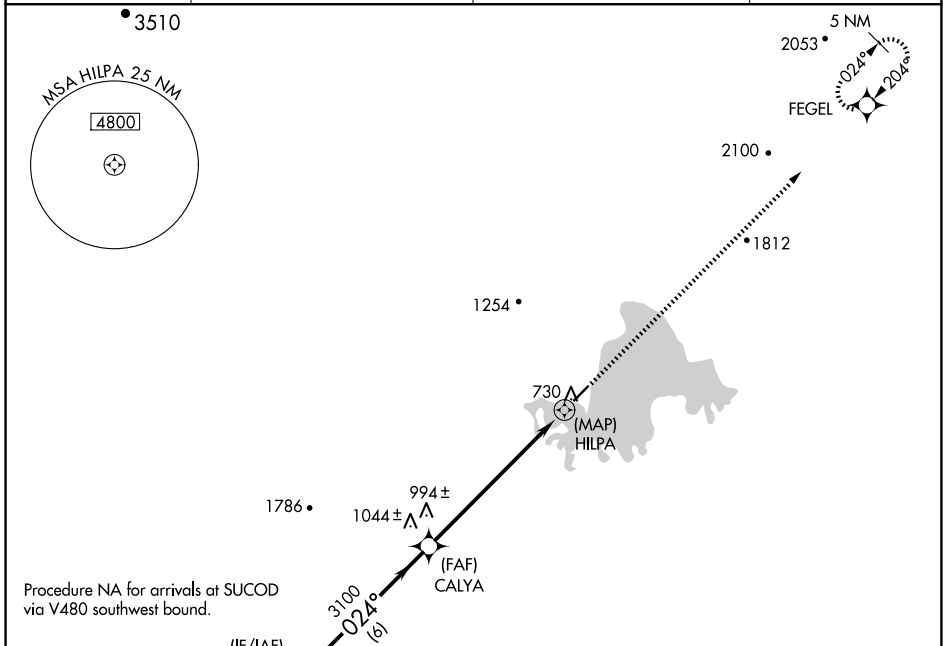

APP CRS 024°	Rwy Idg 4184 TDZE 682 Apt Elev 682
------------------------	---

RNAV (GPS) RWY 3

MINCHUMINA (MHM) (PAMH)

<p>-36°C</p>	<p>DME/DME RNP-0.3 NA. Circling NA west of Rwy 3-21.</p>	<p>MISSED APPROACH: Climb to 4200 direct FEGEL and hold.</p>
--------------	--	--

AWOS-3P 135.55	ANCHORAGE CENTER 120.9 319.2	FAIRBANKS RADIO 122.2	CTAF 122.9 0
--------------------------	--	---------------------------------	------------------------

ELEV 682	TDZE 682
----------	----------

CATEGORY	A	B	C	D
LNVA MDA	1360-1	678 (700-1)	1360-2	678 (700-2)
CIRCLING	1360-1	678 (700-1)	1460-2¼ 778 (800-2¼)	1460-2½ 778 (800-2½)

MIRL Rwy 3-21 0

AK, 26 DEC 2024 to 20 FEB 2025

AK, 26 DEC 2024 to 20 FEB 2025