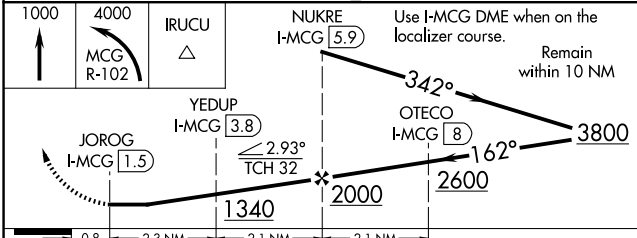

LOC/DME I-MCG 108.5 Chan 22	APP CRS 162°	Rwy Idg TDZE Apt Elev 4843 343 343
--	------------------------	--

LOC/DME RWY 16
MC GRATH (MCG)(PAMC)

⚠ Circling NA for Cat D west of Rwy 16-34.
❄ -45°C

MISSED APPROACH: Climb to 1000 then climbing left turn to 4000 via MCG VORTAC R-102 to IRUCU/MCG 5 DME and hold, continue climb-in-hold to 4000.

ASOS 135.65	ANCHORAGE CENTER 128.1 353.8	MCGRATH RADIO 123.6 (CTAF)
-----------------------	--	--------------------------------------

AK, 26 DEC 2024 to 20 FEB 2025

AK, 26 DEC 2024 to 20 FEB 2025

CATEGORY	A	B	C	D
S-16	760-1	417 (500-1)	760-1¼	417 (500-1¼)
CIRCLING	820-1 477 (500-1)	840-1 497 (500-1)	1460-3 1117 (1200-3)	1620-3 1277 (1300-3)