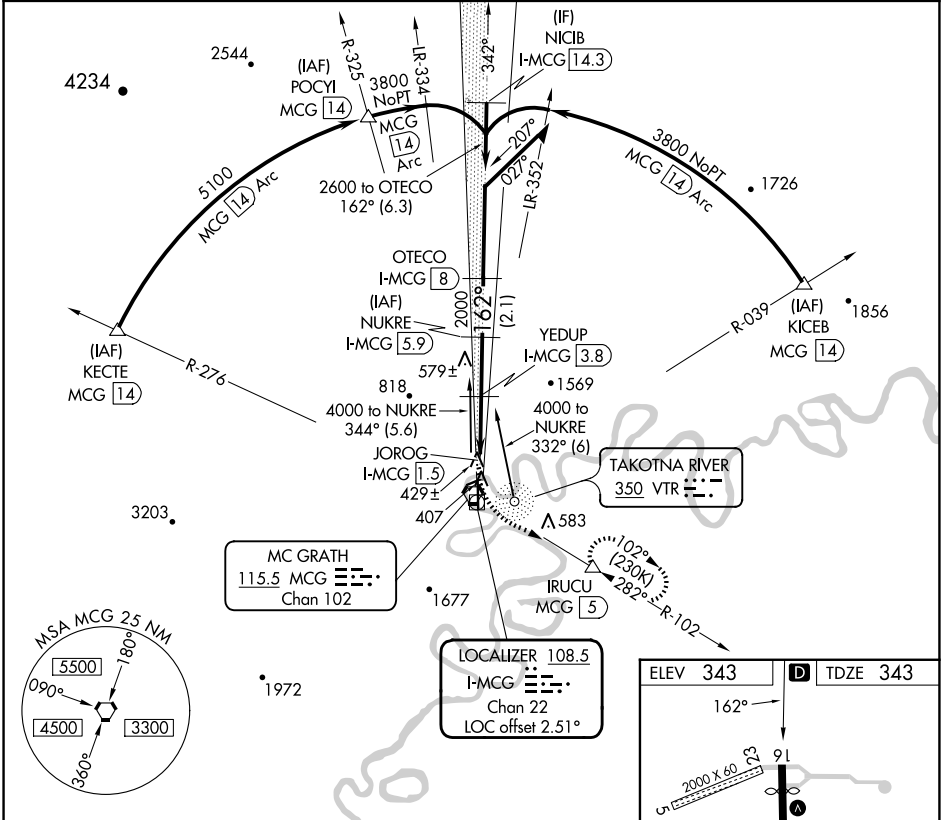

LOC/DME I-MCG 108.5 Chan 22	APP CRS 162°	Rwy Idg TDZE Apt Elev 4843 343 343
--	------------------------	--

LOC/DME RWY 16
MC GRATH (MCG)(PAMC)

⚠ Circling NA for Cat D west of Rwy 16-34.
❄ -45°C

MISSED APPROACH: Climb to 1000 then climbing left turn to 4000 via MCG VORTAC R-102 to IRUCU/MCG 5 DME and hold, continue climb-in-hold to 4000.

ASOS 135.65	ANCHORAGE CENTER 128.1 353.8	MCGRATH RADIO 123.6 (CTAF)
-----------------------	--	--------------------------------------

AK, 26 DEC 2024 to 20 FEB 2025

AK, 26 DEC 2024 to 20 FEB 2025

CATEGORY	A	B	C	D
S-16	760-1	417 (500-1)	760-1¼	417 (500-1¼)
CIRCLING	820-1 477 (500-1)	840-1 497 (500-1)	1460-3 1117 (1200-3)	1620-3 1277 (1300-3)

MIRL Rwy 5-23 and 16-34
REIL Rwy 16 and 34