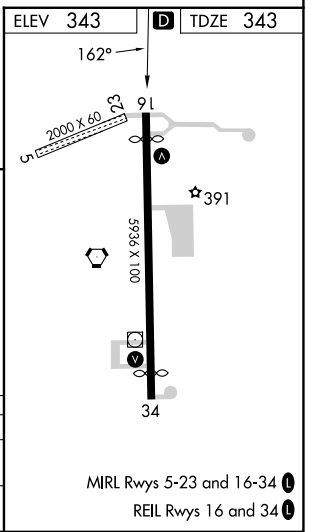

LOC/DME I-MCG 108.5 Chan 22	APP CRS 162°	Rwy Idg TDZE Apt Elev 4843 343 343
--	------------------------	--

LOC/DME RWY 16
MC GRATH (MCG)(PAMC)

⚠ Circling NA for Cat D west of Rwy 16-34.
❄ -45°C

MISSED APPROACH: Climb to 1000 then climbing left turn to 4000 via MCG VORTAC R-102 to IRUCU/MCG 5 DME and hold, continue climb-in-hold to 4000.

ASOS 135.65	ANCHORAGE CENTER 128.1 353.8	MCGRATH RADIO 123.6 (CTAF)
-----------------------	--	--------------------------------------

AK, 26 DEC 2024 to 20 FEB 2025

AK, 26 DEC 2024 to 20 FEB 2025

CATEGORY	A	B	C	D
S-16	760-1	417 (500-1)	760-1¼	417 (500-1¼)
CIRCLING	820-1 477 (500-1)	840-1 497 (500-1)	1460-3 1117 (1200-3)	1620-3 1277 (1300-3)

MIRL Rwy 5-23 and 16-34
REIL Rwy 16 and 34