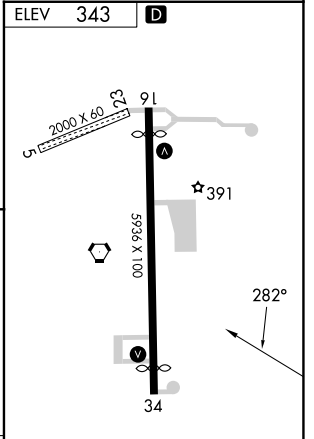

VORTAC MCG 115.5 Chan 102	APP CRS 282°	Rwy Idg TDZE Apt Elev N/A N/A 343
---	------------------------	---

VOR/DME-C

MC GRATH (MCG)(PAMC)

⚠ Circling NA for Cat D west of Rwy 16-34.
❄ -45°C

MISSED APPROACH: Climb to 2200 then climbing left turn to 4000 direct MCG VORTAC and hold, continue climb-in-hold to 4000.

ASOS 135.65	ANCHORAGE CENTER 128.1 353.8	MCGRATH RADIO 123.6 (CTAF) Ⓛ
-----------------------	--	---

CATEGORY	A	B	C	D
CIRCLING	1060-1	717 (800-1)	1460-3 1117 (1200-3)	1620-3 1277 (1300-3)

MIRL Rwy 5-23 and 16-34 **Ⓛ**
 REIL Rwy 16 and 34 **Ⓛ**