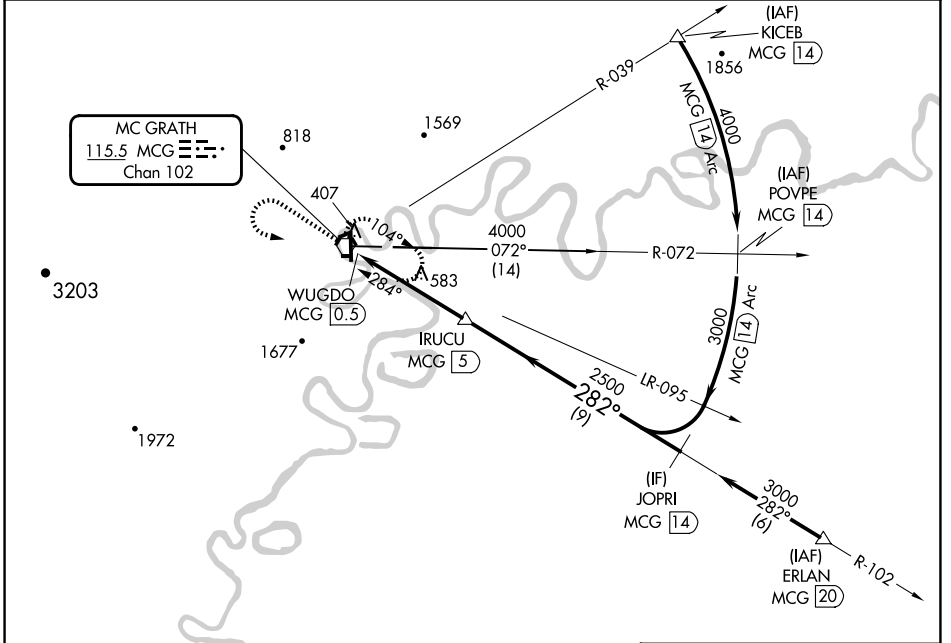

VORTAC MCG 115.5 Chan 102	APP CRS 282°	Rwy Idg TDZE Apt Elev N/A N/A 343
---	------------------------	---

VOR/DME-C

MC GRATH (MCG)(PAMC)

⚠ Circling NA for Cat D west of Rwy 16-34.
❄ -45°C

MISSED APPROACH: Climb to 2200 then climbing left turn to 4000 direct MCG VORTAC and hold, continue climb-in-hold to 4000.

ASOS 135.65	ANCHORAGE CENTER 128.1 353.8	MCGRATH RADIO 123.6 (CTAF) Ⓛ
-----------------------	--	---

CATEGORY	A	B	C	D
CIRCLING	1060-1	717 (800-1)	1460-3 1117 (1200-3)	1620-3 1277 (1300-3)

MIRL Rwy 5-23 and 16-34 **Ⓛ**
 REIL Rwy 16 and 34 **Ⓛ**

AK, 26 DEC 2024 to 20 FEB 2025

AK, 26 DEC 2024 to 20 FEB 2025