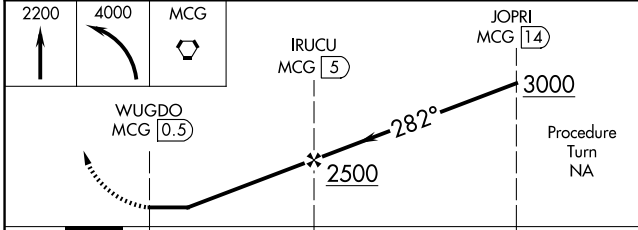

VORTAC MCG 115.5 Chan 102	APP CRS 282°	Rwy Idg TDZE Apt Elev N/A N/A 343
---	------------------------	---

VOR/DME-C

MC GRATH (MCG)(PAMC)

⚠ Circling NA for Cat D west of Rwy 16-34.
❄ -45°C

MISSED APPROACH: Climb to 2200 then climbing left turn to 4000 direct MCG VORTAC and hold, continue climb-in-hold to 4000.

ASOS 135.65	ANCHORAGE CENTER 128.1 353.8	MCGRATH RADIO 123.6 (CTAF) Ⓛ
-----------------------	--	---

CATEGORY	A	B	C	D
CIRCLING	1060-1	717 (800-1)	1460-3 1117 (1200-3)	1620-3 1277 (1300-3)

MIRL Rwy 5-23 and 16-34 **Ⓛ**
 REIL Rwy 16 and 34 **Ⓛ**