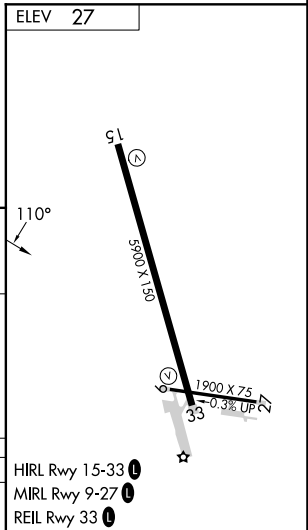

RNAV (GPS)-A
UNALAKLEET (UNK)(PAUN)

APP CRS 110°	Rwy Idg TDZE Apt Elev	N/A N/A 27
------------------------	-----------------------------	---------------------------------------

<p>▽ △</p> <p>Circling to Rwy 9 NA at night. Circling NA east of Rwy 15-33. DME/DME RNP-0.3 NA.</p>	<p>MISSED APPROACH: Climbing right turn to 3000 direct EARMI and hold.</p>
---	--

AWOS-3P 132.25	ANCHORAGE CENTER 135.7 335.5	NOME RADIO 122.3	CTAF 123.0
--------------------------	--	----------------------------	----------------------

CATEGORY	A	B	C	D
CIRCLING	400-1 373 (400-1)	700-1 673 (700-1)	700-2 673 (700-2)	860-2¾ 833 (900-2¾)