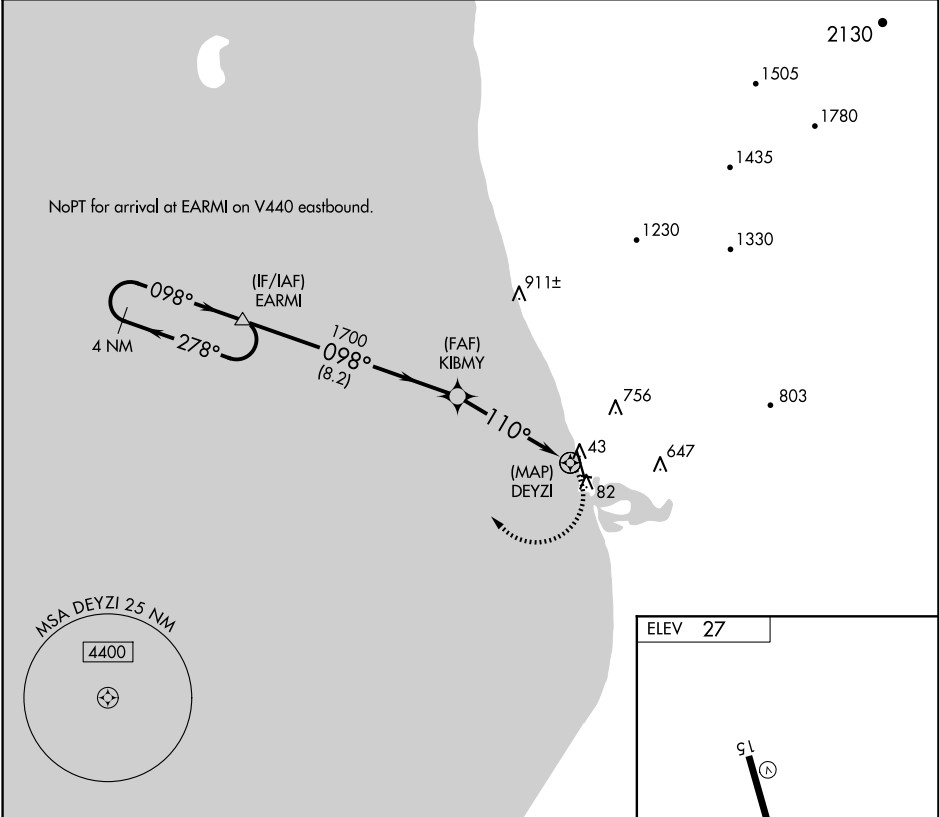

RNAV (GPS)-A
UNALAKLEET (UNK)(PAUN)

APP CRS 110°	Rwy Idg TDZE Apt Elev	N/A N/A 27
------------------------	-----------------------------	---------------------------------------

<p>▽ △</p> <p>Circling to Rwy 9 NA at night. Circling NA east of Rwy 15-33. DME/DME RNP-0.3 NA.</p>	<p>MISSED APPROACH: Climbing right turn to 3000 direct EARMI and hold.</p>
---	--

AWOS-3P 132.25	ANCHORAGE CENTER 135.7 335.5	NOME RADIO 122.3	CTAF 123.0
--------------------------	--	----------------------------	----------------------

CATEGORY	A	B	C	D
CIRCLING	400-1 373 (400-1)	700-1 673 (700-1)	700-2 673 (700-2)	860-2¾ 833 (900-2¾)

HIRL Rwy 15-33 **①**
MIRL Rwy 9-27 **①**
REIL Rwy 33 **①**

AK, 26 DEC 2024 to 20 FEB 2025

AK, 26 DEC 2024 to 20 FEB 2025