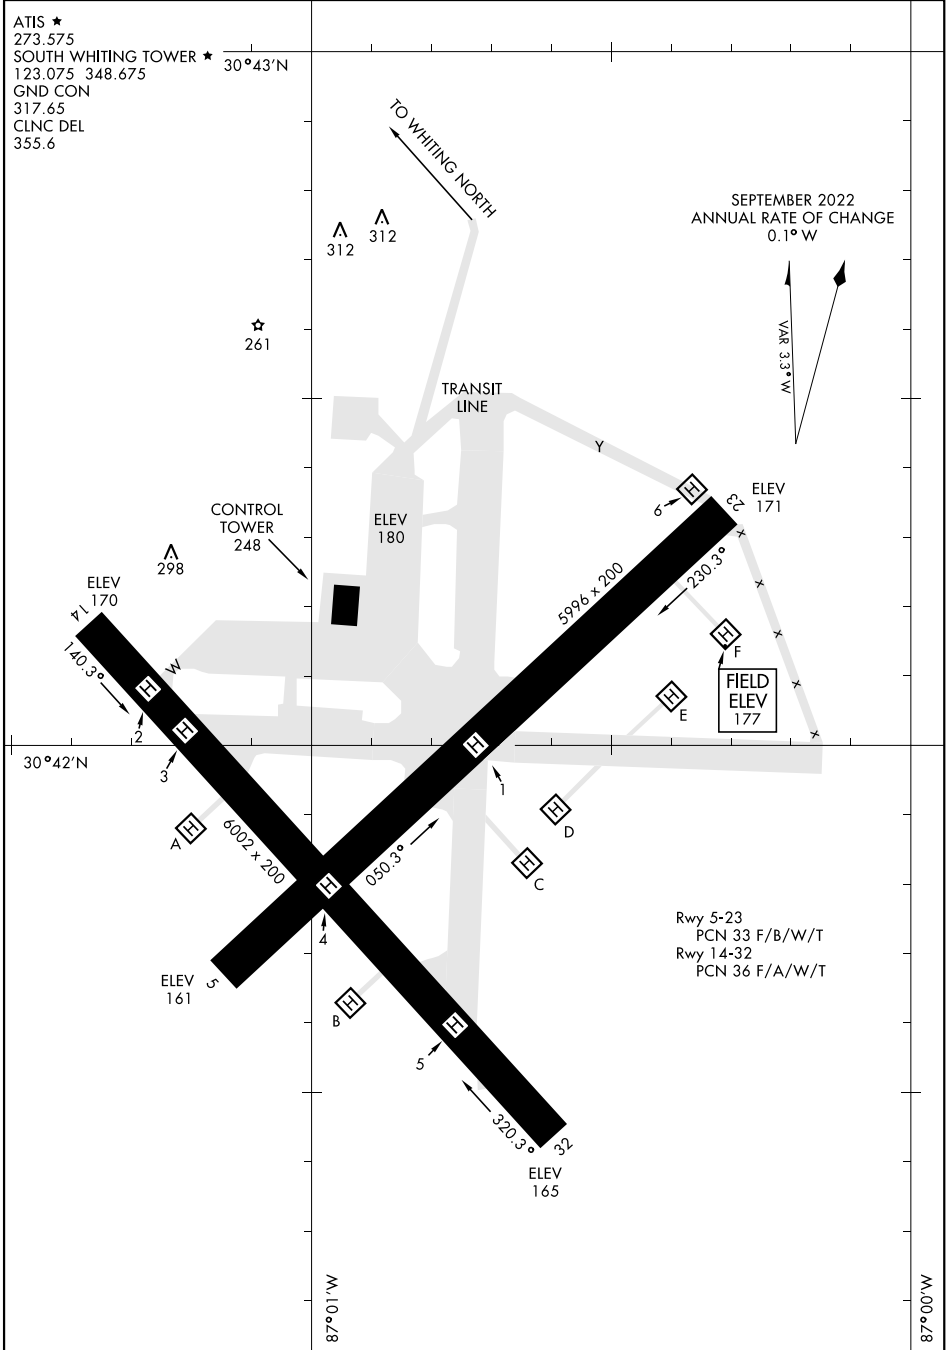

AIRPORT DIAGRAM

AL-1909 [USN]

WHITING FLD NAS - SOUTH (KNDZ)

MILTON, FLORIDA

ATIS ★
 273.575
 SOUTH WHITING TOWER ★ 30°43'N
 123.075 348.675
 GND CON
 317.65
 CLNC DEL
 355.6

SE-3, 23 JAN 2025 to 20 FEB 2025

SE-3, 23 JAN 2025 to 20 FEB 2025

AIRPORT DIAGRAM

MILTON, FLORIDA
WHITING FLD NAS - SOUTH (KNDZ)

87°01'W

87°00'W