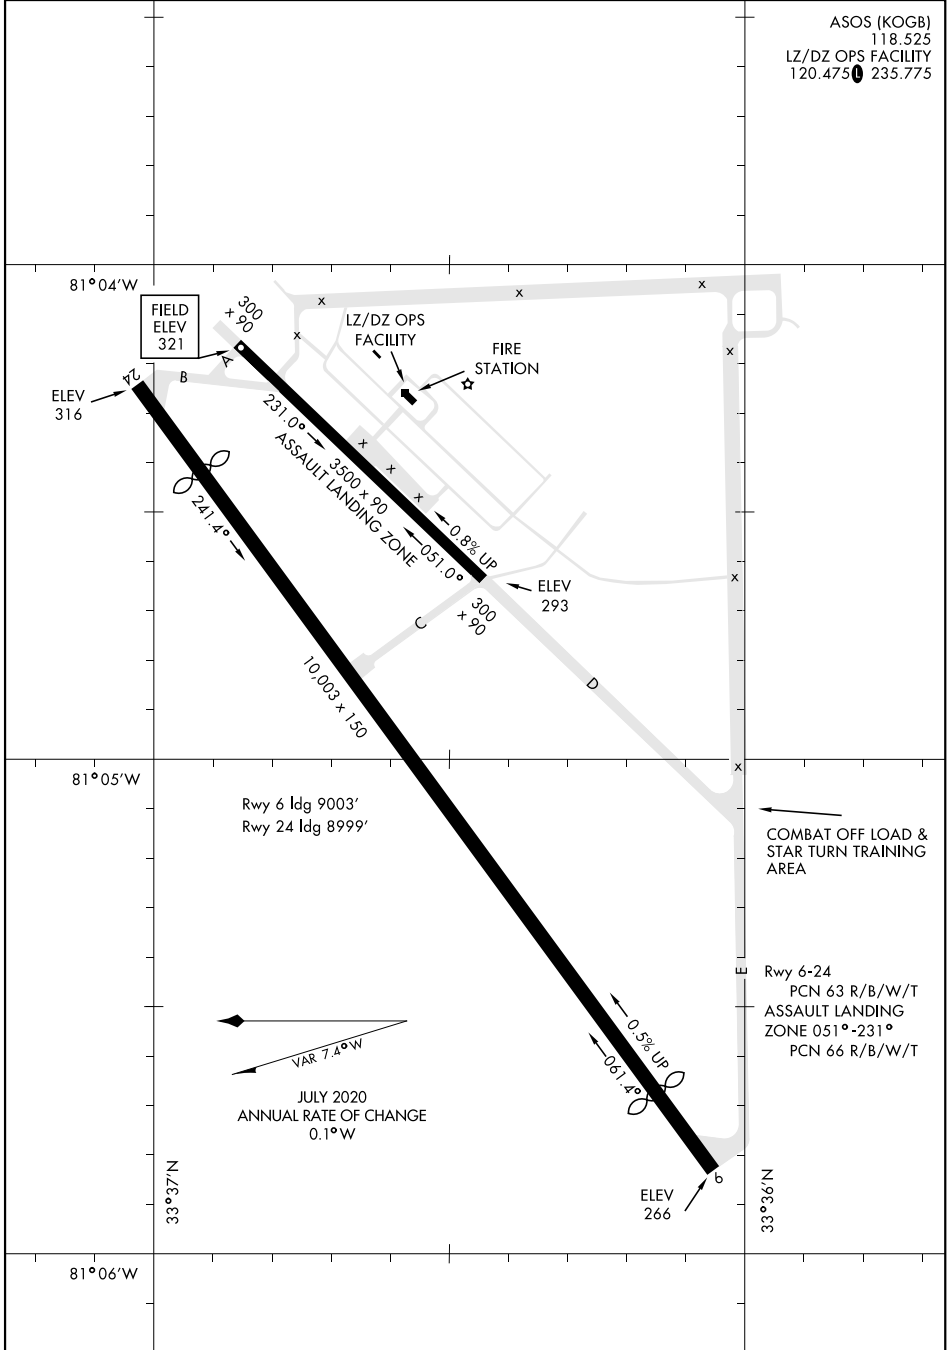

AIRPORT DIAGRAM

AFD-3017 [USAF]

NORTH AF AUX (KXNO)

NORTH, SOUTH CAROLINA

ASOS (K0GB)
 118.525
 LZ/DZ OPS FACILITY
 120.475  235.775

SE-2, 23 JAN 2025 to 20 FEB 2025

SE-2, 23 JAN 2025 to 20 FEB 2025

AIRPORT DIAGRAM

NORTH, SOUTH CAROLINA

NORTH AF AUX (KXNO)