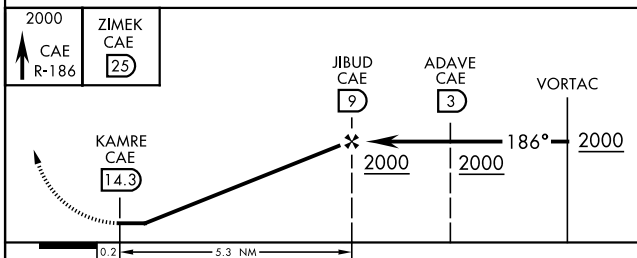

VORTAC CAE 114.70 Chan 94	APCH CRS 186°	Rwy ldg TDZE Arprt Elev N/A N/A 321
---	-------------------------	---

[USAF]

VOR or TACAN A

NORTH AF AUX (KXNO)

▼ *Circling NA to Assault Strip. MISSED APPROACH: Climb to 2000 via CAE VORTAC R-186 to ZIMEK and hold as published.

ASOS (KOGB) 118.525	LZ/DZ OPS FACILITY 120.475 0 235.775	COLUMBIA APP CON 124.15 338.2
-------------------------------	--	---

SE-2, 23 JAN 2025 to 20 FEB 2025

SE-2, 23 JAN 2025 to 20 FEB 2025

EMERG SAFE ALT 100 NM 4800

CATEGORY	A	B	C	D	E
C CIRCLING *	NOT AUTHORIZED		940-1¾ 619 (700-1¾)	1000-2¼ 679 (700-2¼)	1000-2½ 679 (700-2½)

HIRL Rwy 6-24 0

VOR or TACAN A