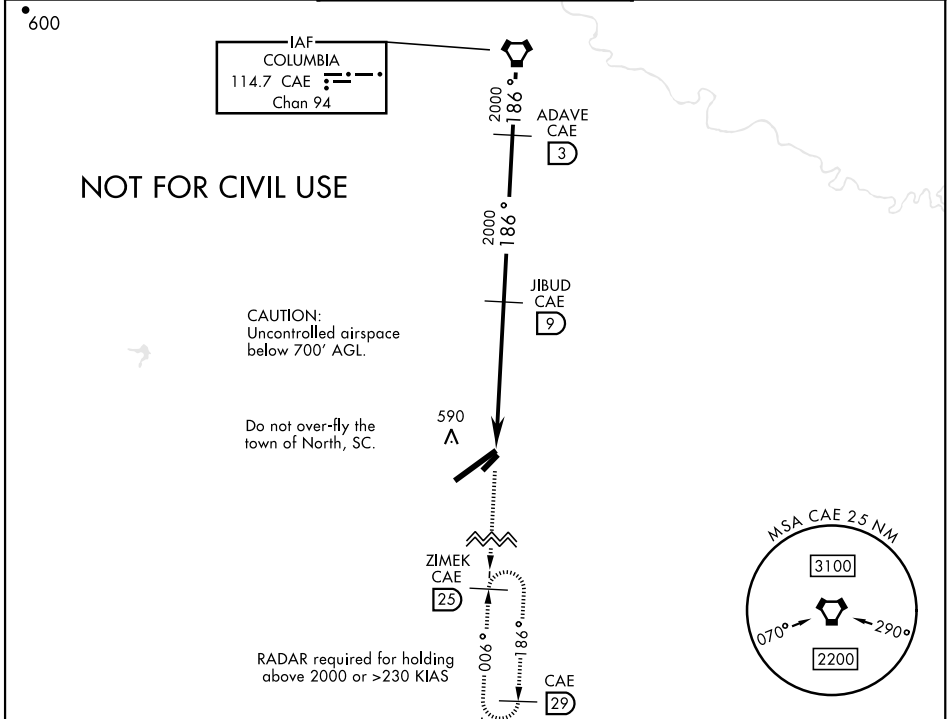

VORTAC CAE 114.70 Chan 94	APCH CRS 186°	Rwy ldg TDZE Arprt Elev N/A N/A 321
---	-------------------------	---

[USAF]

VOR or TACAN A

NORTH AF AUX (KXNO)

▼ *Circling NA to Assault Strip. MISSED APPROACH: Climb to 2000 via CAE VORTAC R-186 to ZIMEK and hold as published.

ASOS (KOGB) 118.525	LZ/DZ OPS FACILITY 120.475 0 235.775	COLUMBIA APP CON 124.15 338.2
-------------------------------	--	---

SE-2, 23 JAN 2025 to 20 FEB 2025

SE-2, 23 JAN 2025 to 20 FEB 2025

EMERG SAFE ALT 100 NM 4800

CATEGORY	A	B	C	D	E
C CIRCLING *	NOT AUTHORIZED		940-1¾ 619 (700-1¾)	1000-2¼ 679 (700-2¼)	1000-2½ 679 (700-2½)

HIRL Rwy 6-24 0

VOR or TACAN A