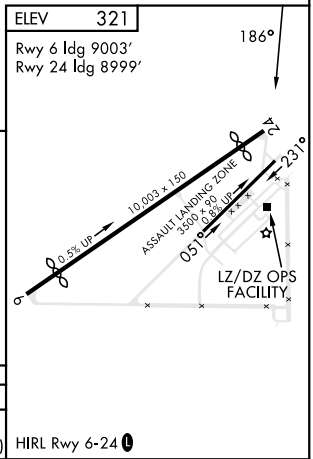

VORTAC CAE 114.70 Chan 94	APCH CRS 186°	Rwy ldg TDZE Arprt Elev N/A N/A 321
---	-------------------------	---

[USAF]

VOR or TACAN A

NORTH AF AUX (KXNO)

▼ *Circling NA to Assault Strip. MISSED APPROACH: Climb to 2000 via CAE VORTAC R-186 to ZIMEK and hold as published.

ASOS (KOGB) 118.525	LZ/DZ OPS FACILITY 120.475 0 235.775	COLUMBIA APP CON 124.15 338.2
-------------------------------	--	---

SE-2, 23 JAN 2025 to 20 FEB 2025

SE-2, 23 JAN 2025 to 20 FEB 2025

EMERG SAFE ALT 100 NM 4800

CATEGORY	A	B	C	D	E
C CIRCLING *	NOT AUTHORIZED		940-1¾ 619 (700-1¾)	1000-2¼ 679 (700-2¼)	1000-2½ 679 (700-2½)

HIRL Rwy 6-24 0

VOR or TACAN A