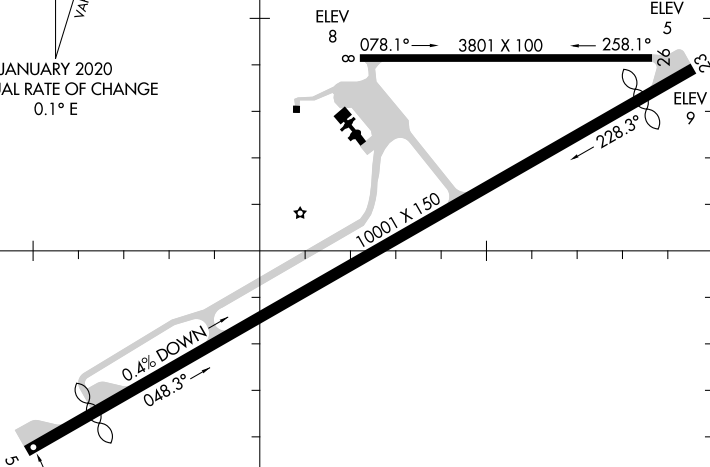

AWOS-3PT  
127.925  
CTAF  
122.9

170°43'W

170°42'W

1281±  
▲

14°19'S

PAC, 26 DEC 2024 to 20 FEB 2025

ELEV 8 078.1° ← 3801 X 100 → 258.1° ELEV 5

14°20'S

FIELD  
ELEV  
31

RWY 05-23  
PCN 60 F/A/W/T  
S-75, D-170, 2D-250, 2D/2D2-600  
RWY 08-26  
PCN 45 F/A/W/T  
S-75, D-150, 2D-230, 2D/2D2-550

14°21'S

PAC, 26 DEC 2024 to 20 FEB 2025