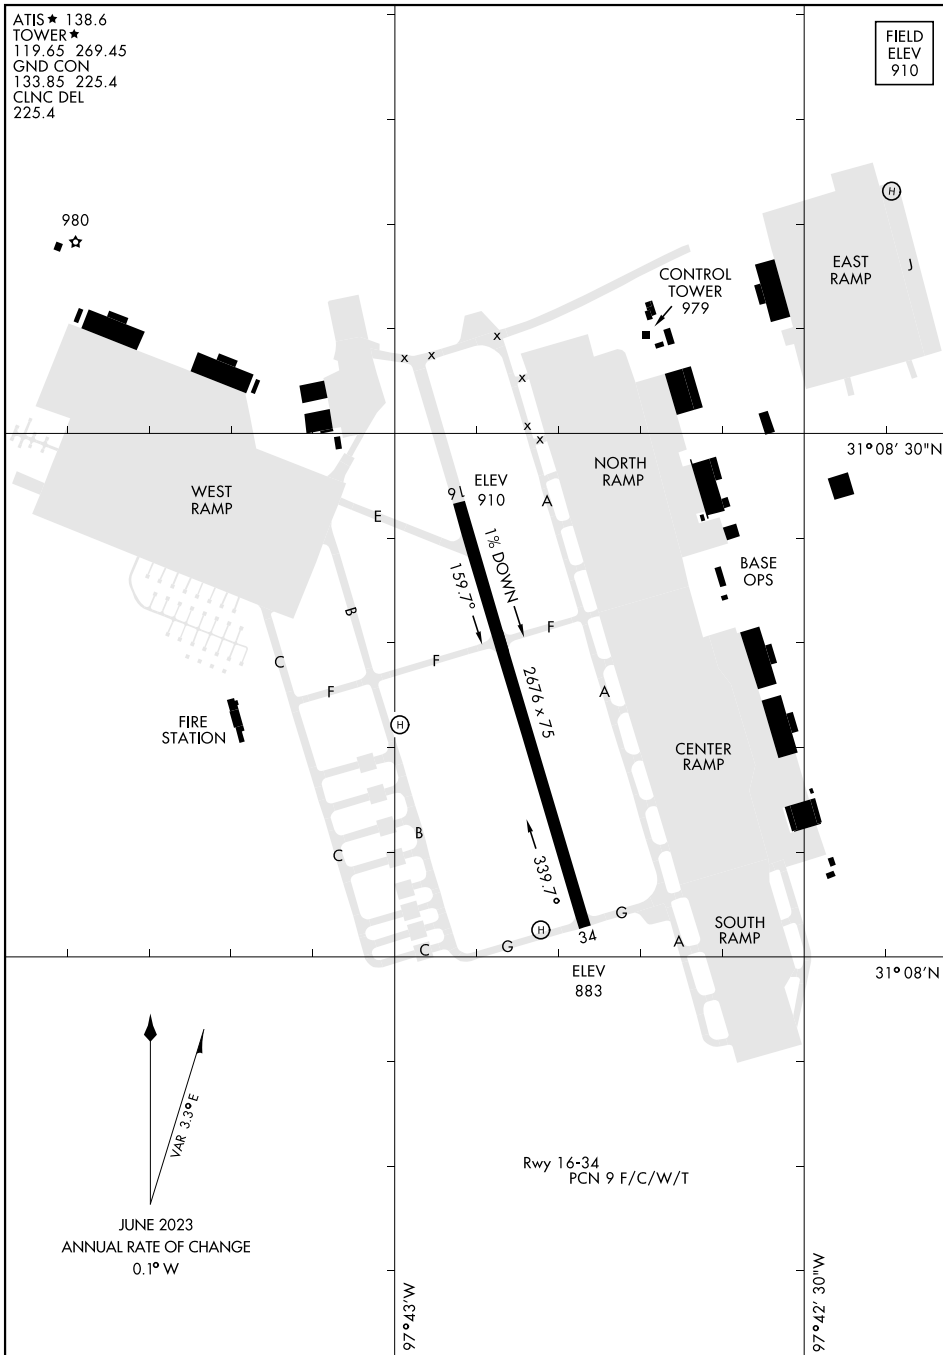

AIRPORT DIAGRAM

ATIS ★ 138.6
 TOWER ★ 119.65 269.45
 GND CON 133.85 225.4
 CLNC DEL 225.4

FIELD
 ELEV
 910

SC-3, 23 JAN 2025 to 20 FEB 2025

SC-3, 23 JAN 2025 to 20 FEB 2025

AIRPORT DIAGRAM