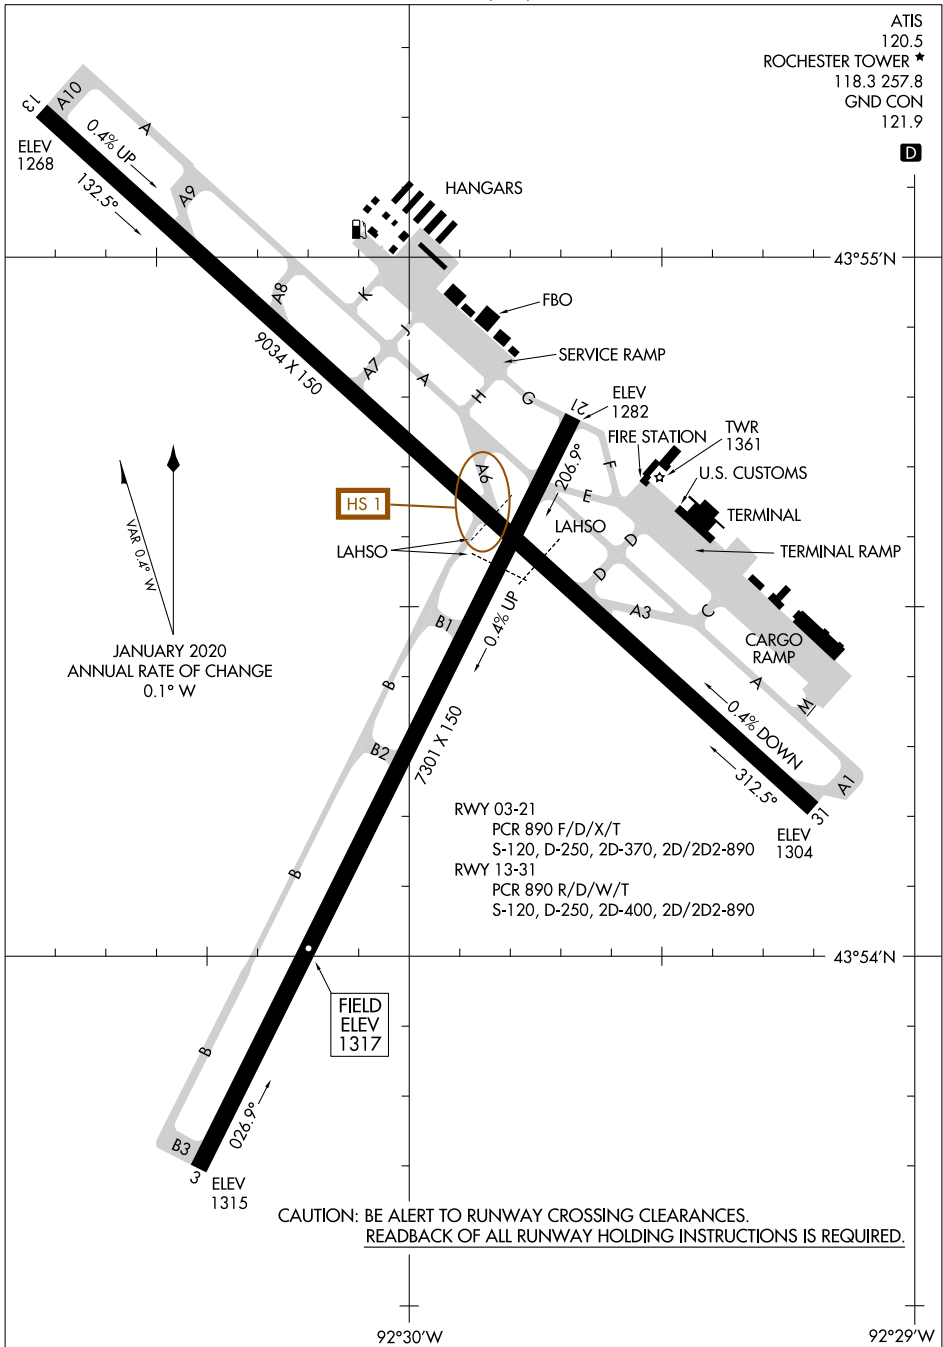

AIRPORT DIAGRAM

AL-5041 (FAA)

ROCHESTER INTL (RST)
ROCHESTER, MINNESOTA

ATIS 120.5
 ROCHESTER TOWER ★ 118.3 257.8
 GND CON 121.9

D

NC-1, 23 JAN 2025 to 20 FEB 2025

NC-1, 23 JAN 2025 to 20 FEB 2025

AIRPORT DIAGRAM

ROCHESTER, MINNESOTA
ROCHESTER INTL (RST)