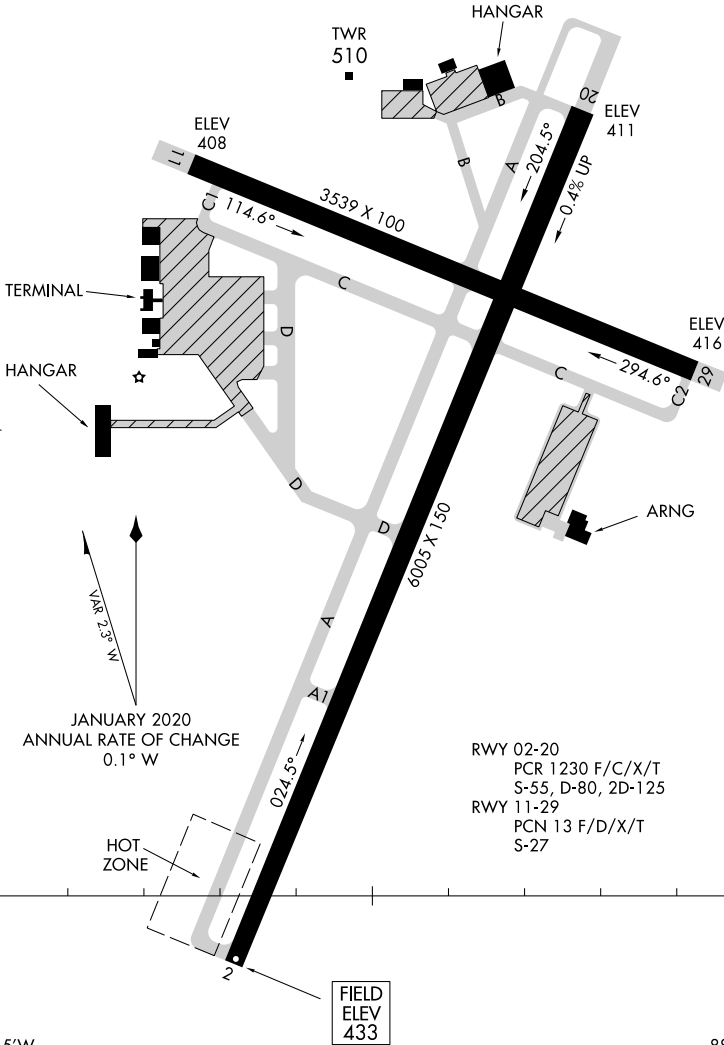

24361

AIRPORT DIAGRAM

AL-5062 (FAA)

JACKSON RGNL (MKL)
JACKSON, TENNESSEE

ASOS
119.325
JACKSON TOWER ★
127.15 249.95
GND CON
120.9

35°36.5'N

SE-1, 23 JAN 2025 to 20 FEB 2025

SE-1, 23 JAN 2025 to 20 FEB 2025

88°55.5'W

88°54.5'W

CAUTION: BE ALERT TO RUNWAY CROSSING CLEARANCES.
READBACK OF ALL RUNWAY HOLDING INSTRUCTIONS IS REQUIRED.

AIRPORT DIAGRAM

24361

JACKSON, TENNESSEE
JACKSON RGNL (MKL)