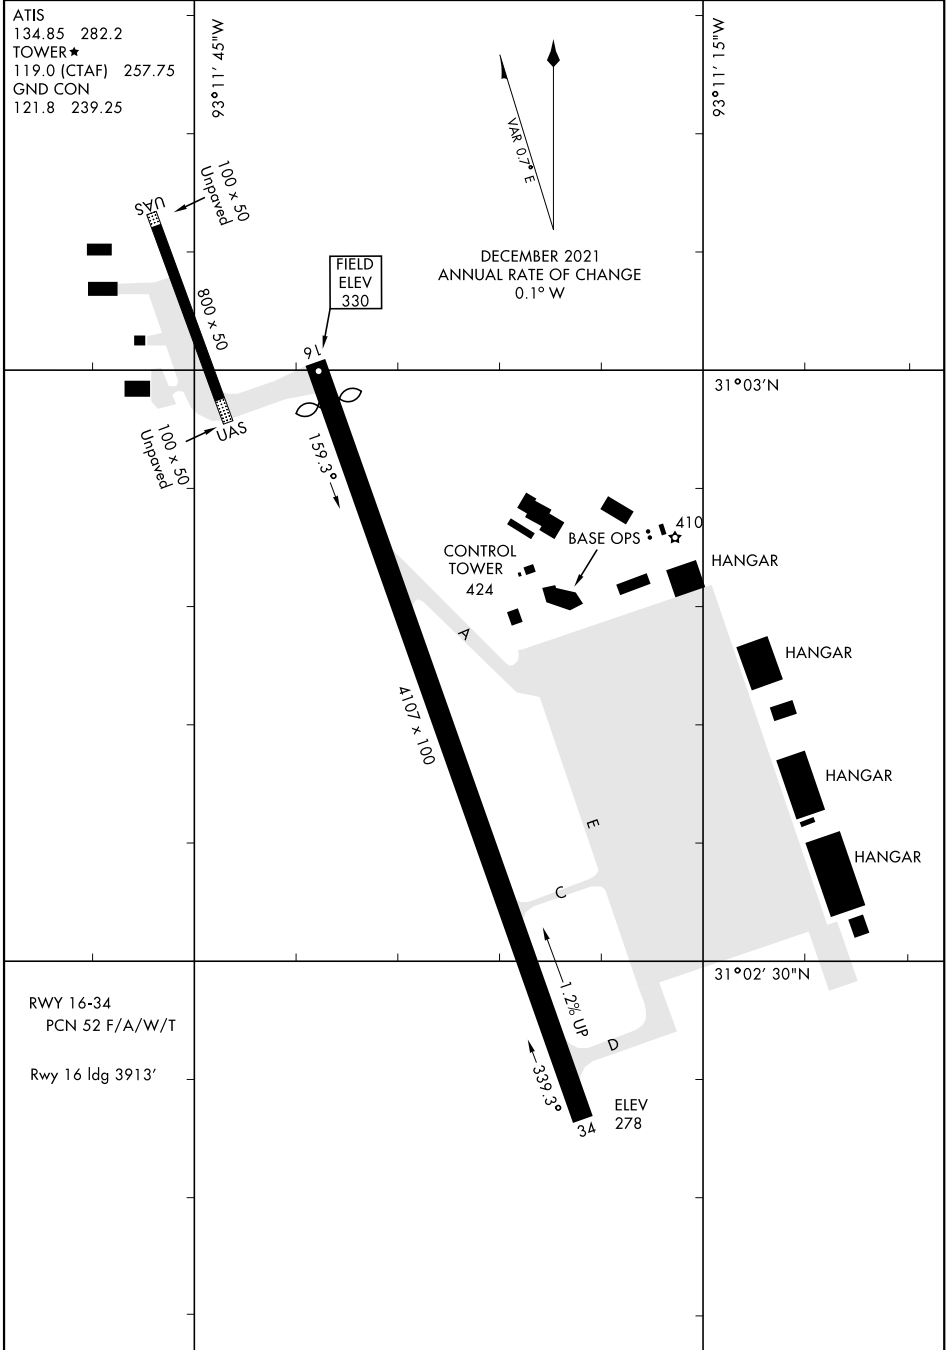

# AIRPORT DIAGRAM

[USA]

MAKS AAF (KPOE)  
FORT JOHNSON, LOUISIANA

SC-4, 23 JAN 2025 to 20 FEB 2025

SC-4, 23 JAN 2025 to 20 FEB 2025

# AIRPORT DIAGRAM

FORT JOHNSON, LOUISIANA  
MAKS AAF (KPOE)