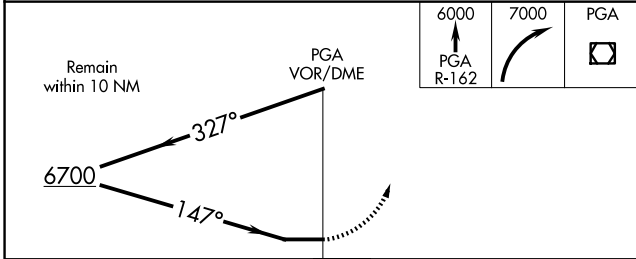

VOR/DME PGA 116.45 Chan 111(Y)	APP CRS 147°	Rwy Idg TDZE Apt Elev N/A N/A 4317
---	------------------------	--

VOR-B
PAGE MUNI (PGA)

NA Circling NA to Rwy 7-25.	MISSED APPROACH: Climb on the PGA R-162 to 6000, then climbing right turn to 7000 direct PGA VOR/DME and hold.
------------------------------------	--

ASOS 120.625	DENVER CENTER 127.55 256.875	UNICOM 122.8 (CTAF)
------------------------	--	-------------------------------

SW-4, 23 JAN 2025 to 20 FEB 2025

SW-4, 23 JAN 2025 to 20 FEB 2025

CATEGORY	A	B	C	D
CIRCLING	5200-1¼	883 (900-1¼)	5200-2¾ 883 (900-2¾)	5360-3 1043 (1100-3)