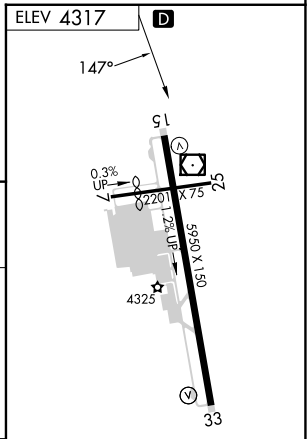

VOR/DME PGA 116.45 Chan 111(Y)	APP CRS 147°	Rwy Idg TDZE Apt Elev N/A N/A 4317
---	------------------------	--

VOR-B
PAGE MUNI (PGA)

NA Circling NA to Rwy 7-25.	MISSED APPROACH: Climb on the PGA R-162 to 6000, then climbing right turn to 7000 direct PGA VOR/DME and hold.
------------------------------------	--

ASOS 120.625	DENVER CENTER 127.55 256.875	UNICOM 122.8 (CTAF)
------------------------	--	-------------------------------

SW-4, 23 JAN 2025 to 20 FEB 2025

SW-4, 23 JAN 2025 to 20 FEB 2025

CATEGORY	A	B	C	D
CIRCLING	5200-1¼	883 (900-1¼)	5200-2¾ 883 (900-2¾)	5360-3 1043 (1100-3)

REIL Rwy 15 and 33 **D**
MIRL Rwy 15-33 **D**