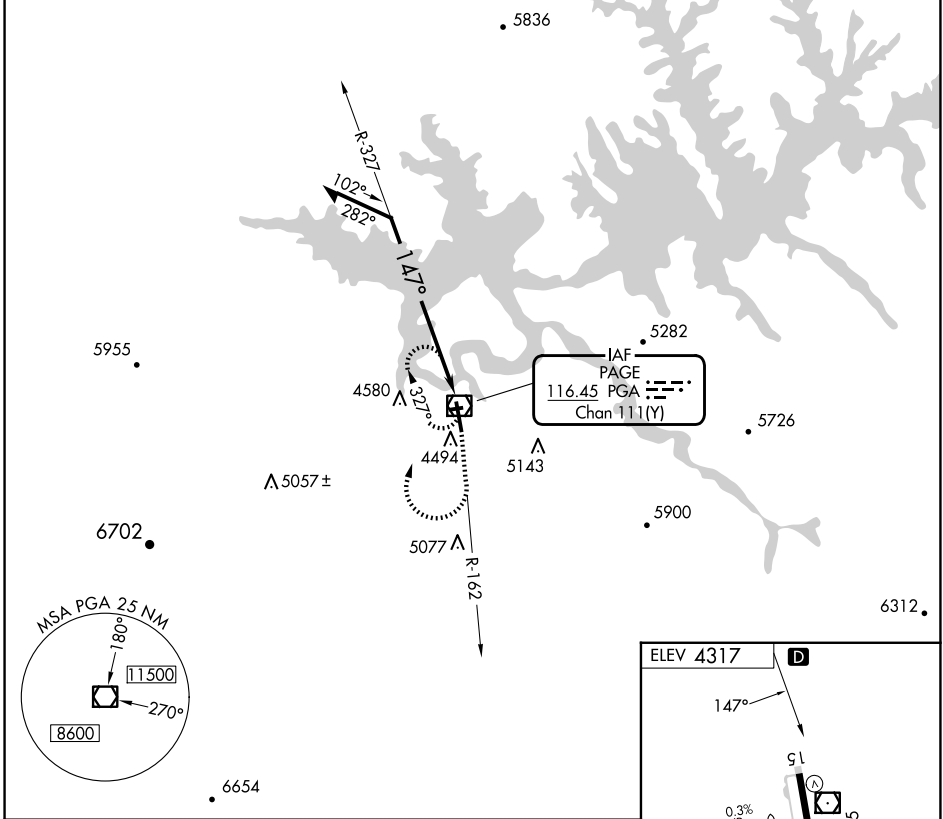

VOR/DME PGA 116.45 Chan 111(Y)	APP CRS 147°	Rwy Idg TDZE Apt Elev N/A N/A 4317
---	------------------------	--

VOR-B
PAGE MUNI (PGA)

NA Circling NA to Rwy 7-25.	MISSED APPROACH: Climb on the PGA R-162 to 6000, then climbing right turn to 7000 direct PGA VOR/DME and hold.
------------------------------------	--

ASOS 120.625	DENVER CENTER 127.55 256.875	UNICOM 122.8 (CTAF)
------------------------	--	-------------------------------

SW-4, 23 JAN 2025 to 20 FEB 2025

SW-4, 23 JAN 2025 to 20 FEB 2025

CATEGORY	A	B	C	D
CIRCLING	5200-1¼	883 (900-1¼)	5200-2¾ 883 (900-2¾)	5360-3 1043 (1100-3)

REIL Rwy 15 and 33 **D**
MIRL Rwy 15-33 **D**