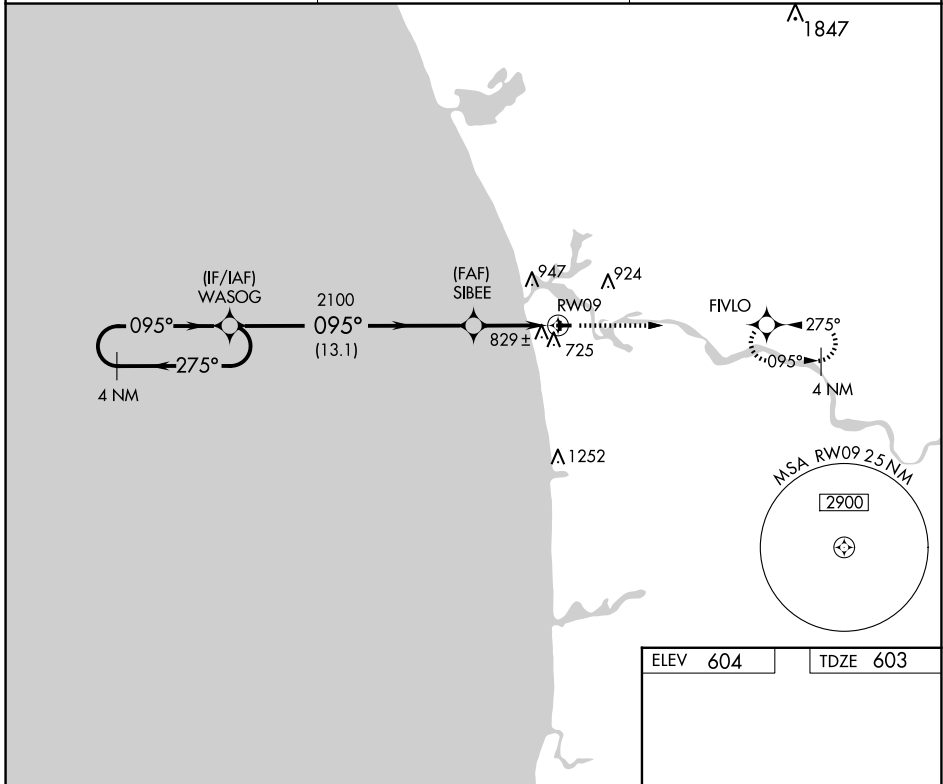

RNAV (GPS) RWY 9
GRAND HAVEN MEML AIRPARK (3GM)

APP CRS 095°	Rwy Idg 3752
	TDZE 603
	Apt Elev 604

RNP APCH.		MISSED APPROACH: Climb to 2700 direct FIVLO and hold.
▼ ▲ NA	Use Muskegon altimeter setting. Circling Rwy 18, 36 NA at night. Rwy 9 helicopter visibility reduction below 3/4 SM NA.	
MKG ASOS 124.3	GREAT LAKES APP CON* 133.825 290.35	UNICOM 122.7 (CTAF) 0

EC-1, 23 JAN 2025 to 20 FEB 2025

EC-1, 23 JAN 2025 to 20 FEB 2025