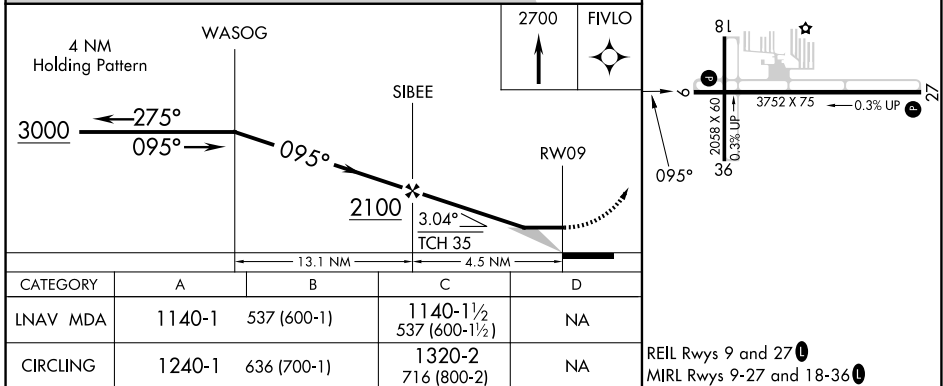

RNAV (GPS) RWY 9
GRAND HAVEN MEML AIRPARK (3GM)

APP CRS 095°	Rwy Idg 3752
	TDZE 603
	Apt Elev 604

RNP APCH.		MISSED APPROACH: Climb to 2700 direct FIVLO and hold.
▼ ▲ NA	Use Muskegon altimeter setting. Circling Rwy 18, 36 NA at night. Rwy 9 helicopter visibility reduction below 3/4 SM NA.	
MKG ASOS 124.3	GREAT LAKES APP CON* 133.825 290.35	UNICOM 122.7 (CTAF) 0