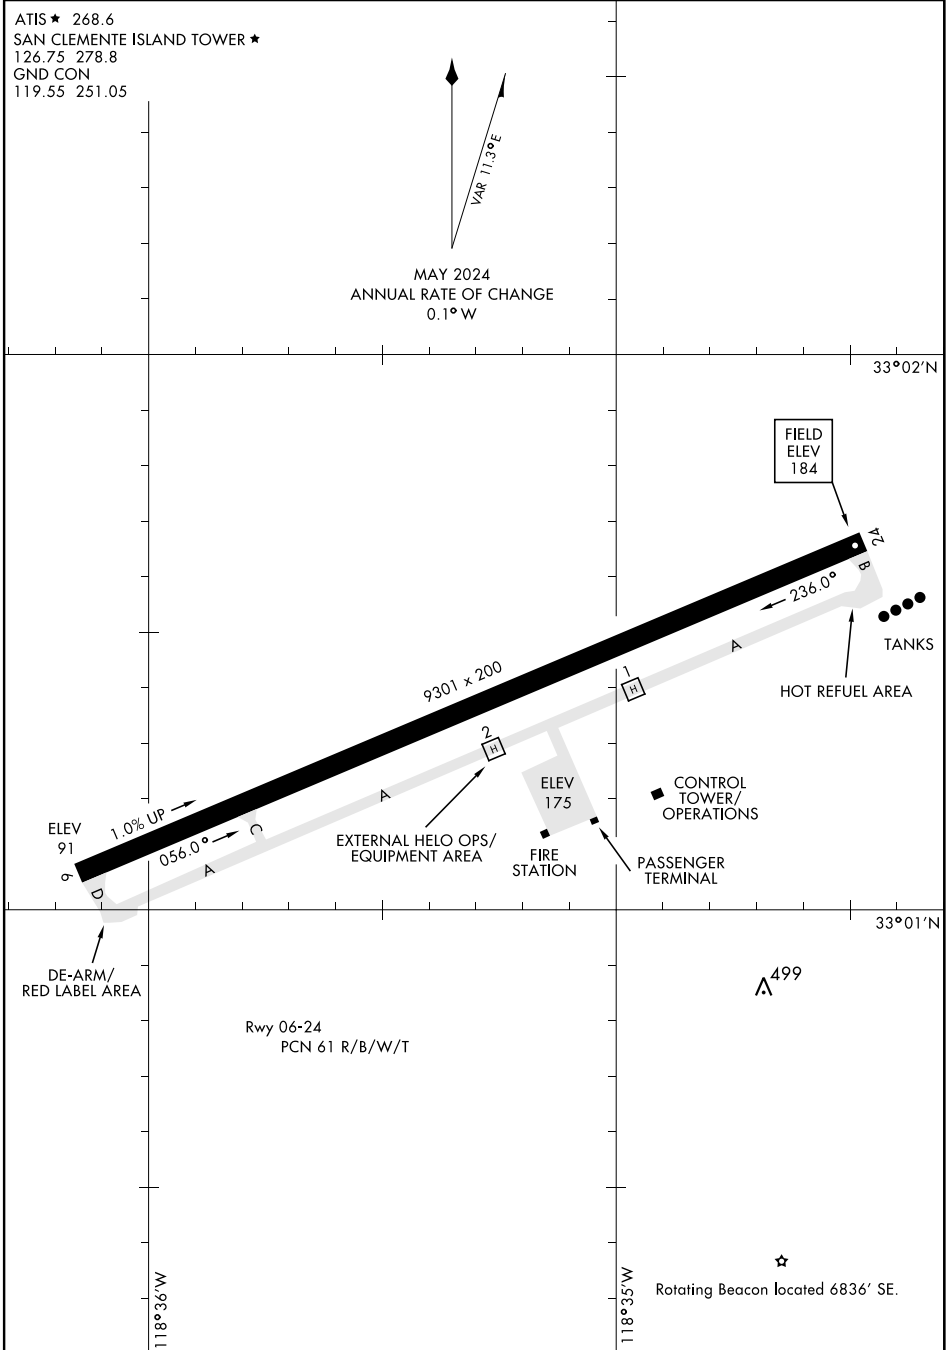

24361

AIRPORT DIAGRAM

SAN CLEMENTE ISLAND NALF (FREDERICK SHERMAN FLD) (KNUC)

[USN]

SAN CLEMENTE ISLAND, CALIFORNIA

ATIS ★ 268.6
SAN CLEMENTE ISLAND TOWER ★
126.75 278.8
GND CON
119.55 251.05

VAR 11.3°E
MAY 2024
ANNUAL RATE OF CHANGE
0.1°W

SW-3, 23 JAN 2025 to 20 FEB 2025

SW-3, 23 JAN 2025 to 20 FEB 2025

AIRPORT DIAGRAM

SAN CLEMENTE ISLAND, CALIFORNIA

SAN CLEMENTE ISLAND NALF (FREDERICK SHERMAN FLD) (KNUC)