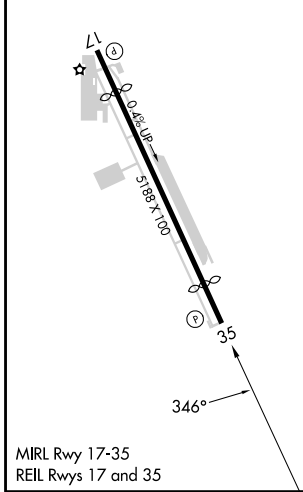

WAAS CH 72944 W35A	APP CRS 346°	Rwy Idg TDZE Apt Elev	4449 485 495
--	------------------------	-----------------------------	---

RNAV (GPS) RWY 35

YORK (THV)

RNP APCH - GPS.		MISSED APPROACH: Climb to 3300 direct WABEP and hold.	
ASOS 119.275	HARRISBURG APP CON 124.1 273.525	CLNC DEL 121.65	UNICOM 123.0 (CTAF)

ELEV 495	TDZE 485
----------	----------

CATEGORY	A	B	C	D
LP MDA	980-1	495 (500-1)	980-1 $\frac{3}{8}$ 495 (500-1 $\frac{3}{8}$)	NA
LNAV MDA	1080-1	595 (600-1)	1080-1 $\frac{3}{4}$ 595 (600-1 $\frac{3}{4}$)	NA
CIRCLING	1220-1 725 (800-1)	1260-1 765 (800-1)	1260-2 $\frac{1}{4}$ 765 (800-2 $\frac{1}{4}$)	NA

NE-4, 23 JAN 2025 to 20 FEB 2025

NE-4, 23 JAN 2025 to 20 FEB 2025