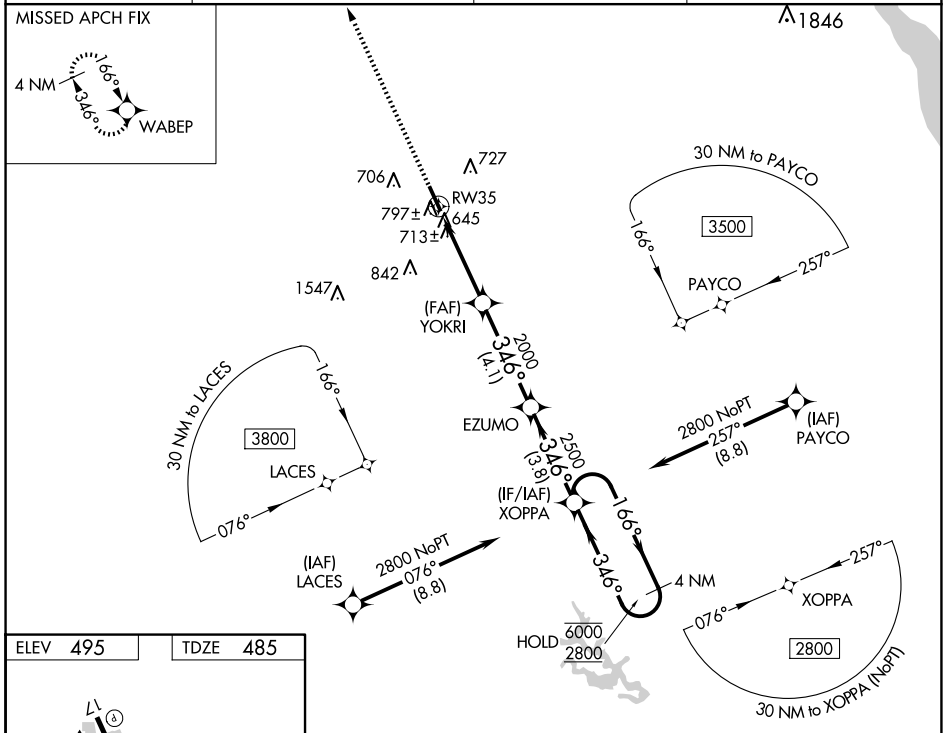

WAAS CH 72944 W35A	APP CRS 346°	Rwy Idg TDZE Apt Elev	4449 485 495
--	------------------------	-----------------------------	---

RNAV (GPS) RWY 35

YORK (THV)

RNP APCH - GPS.		MISSED APPROACH: Climb to 3300 direct WABEP and hold.	
ASOS 119.275	HARRISBURG APP CON 124.1 273.525	CLNC DEL 121.65	UNICOM 123.0 (CTAF)

ELEV 495	TDZE 485
----------	----------

CATEGORY	A	B	C	D
LP MDA	980-1	495 (500-1)	980-1 $\frac{3}{8}$ 495 (500-1 $\frac{3}{8}$)	NA
LNAV MDA	1080-1	595 (600-1)	1080-1 $\frac{3}{4}$ 595 (600-1 $\frac{3}{4}$)	NA
CIRCLING	1220-1 725 (800-1)	1260-1 765 (800-1)	1260-2 $\frac{1}{4}$ 765 (800-2 $\frac{1}{4}$)	NA

NE-4, 23 JAN 2025 to 20 FEB 2025

NE-4, 23 JAN 2025 to 20 FEB 2025