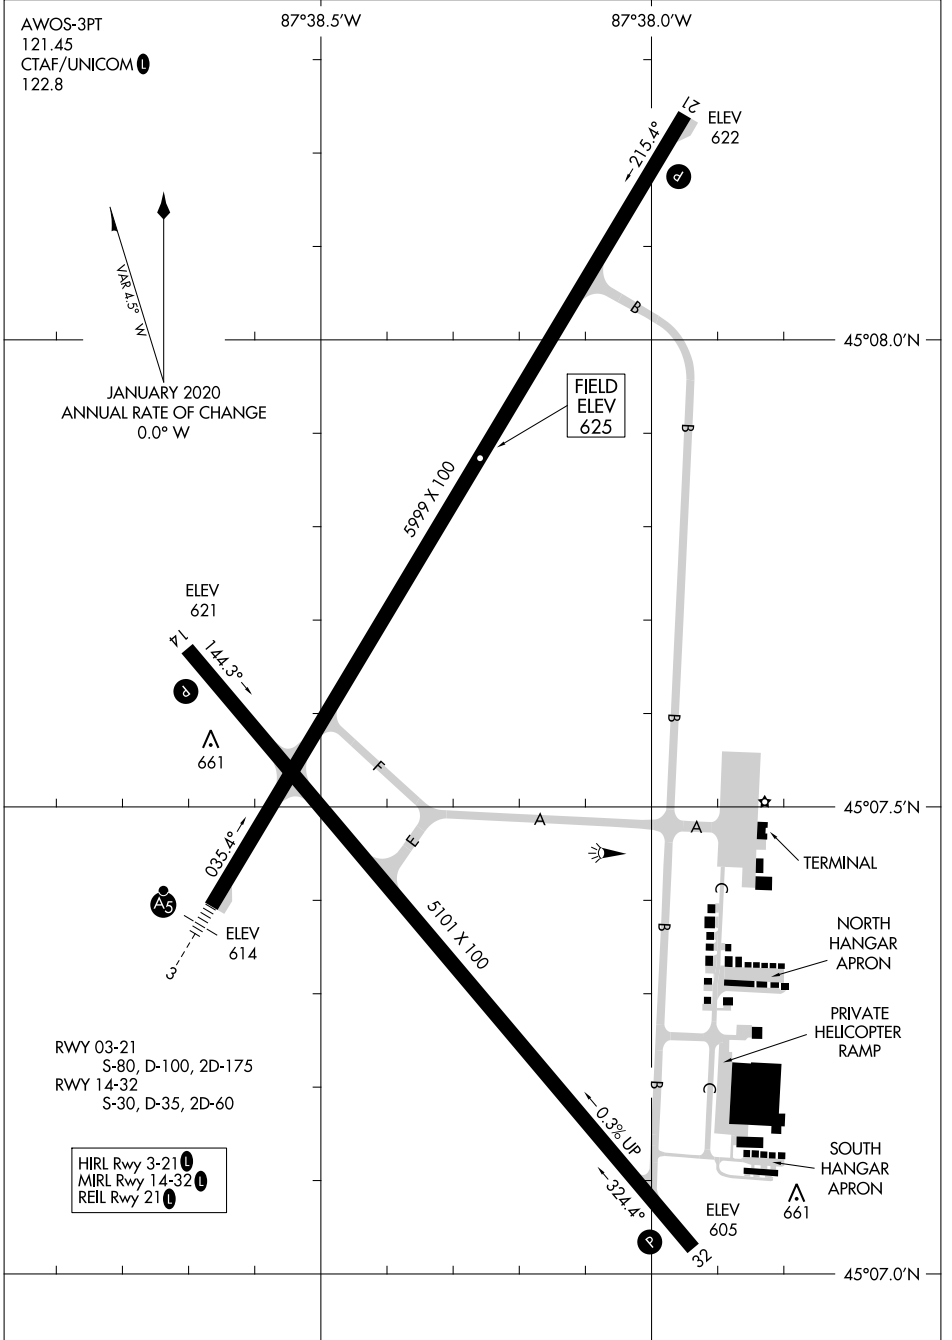

24249

# AIRPORT DIAGRAM

AL-5145 (FAA)

MENOMINEE RGNL (MNM)  
MENOMINEE, MICHIGAN

EC-1, 23 JAN 2025 to 20 FEB 2025

EC-1, 23 JAN 2025 to 20 FEB 2025

# AIRPORT DIAGRAM

24249

MENOMINEE, MICHIGAN  
MENOMINEE RGNL (MNM)