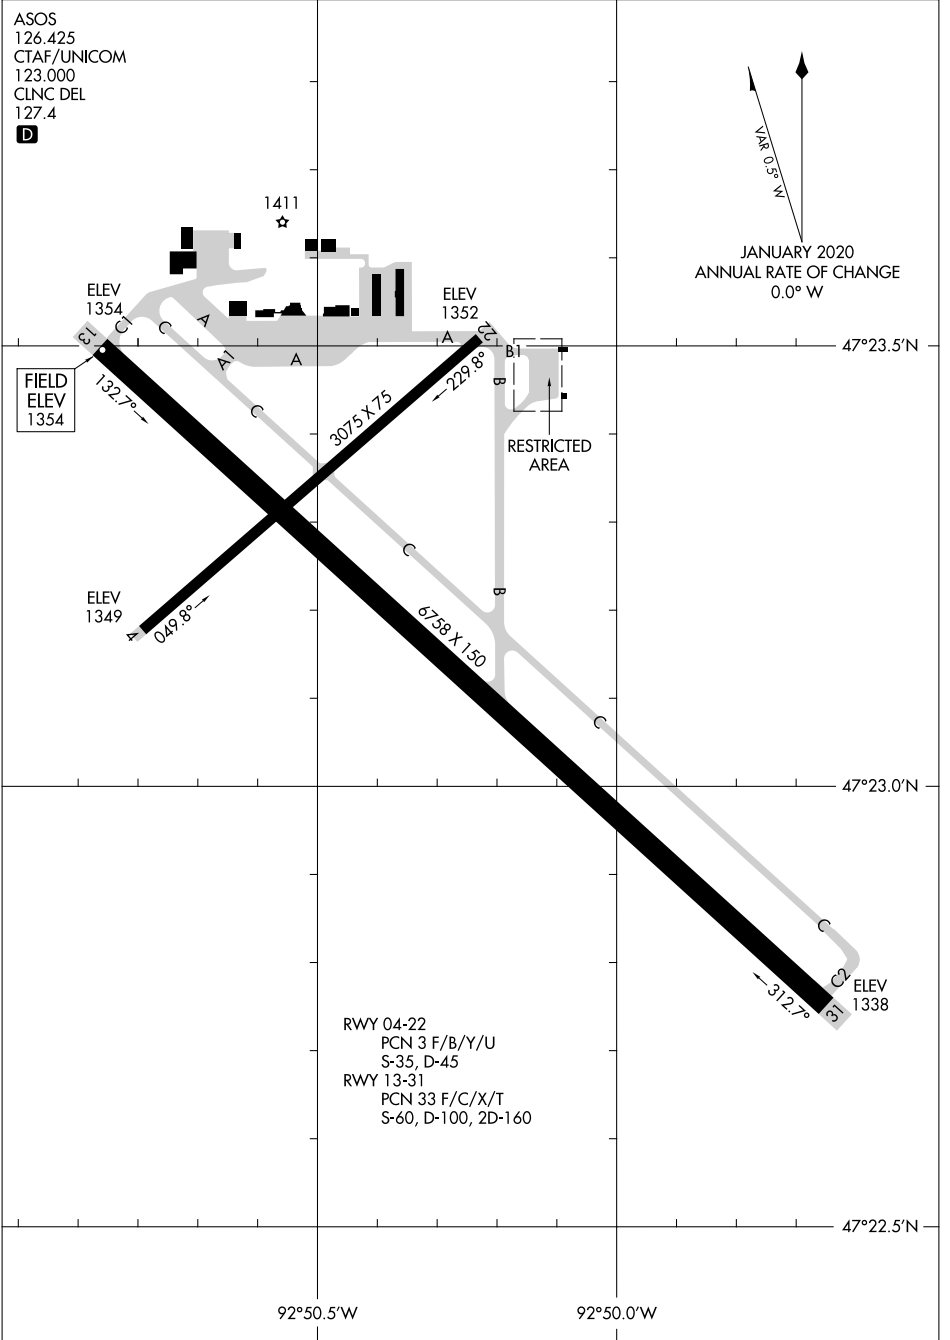

22251

# AIRPORT DIAGRAM

AL-51.59 (FAA)

RANGE RGNL (HIB)  
HIBBING, MINNESOTA

ASOS  
126.425  
CTAF/UNICOM  
123.000  
CLNC DEL  
127.4  
**D**

JANUARY 2020  
ANNUAL RATE OF CHANGE  
0.0° W

NC-1, 23 JAN 2025 to 20 FEB 2025

NC-1, 23 JAN 2025 to 20 FEB 2025