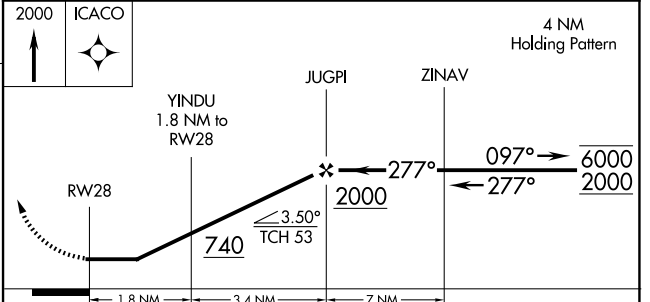

APP CRS 277°	Rwy Idg TDZE Apt Elev	N/A N/A 20
------------------------	-----------------------------	-------------------------

RNAV (GPS)-B

MIDDLE PENINSULA RGNL (F'YJ)

RNP APCH.		MISSED APPROACH: Climb to 2000 direct ICACO and hold.
AWOS-3 132.825	POTOMAC APP CON 126.4 282.375	UNICOM 123.0 (CTAF) 0

CATEGORY	A	B	C	D
CIRCLING	480-1 460 (500-1)	620-1 600 (600-1)	NA	

NE-3, 23 JAN 2025 to 20 FEB 2025

NE-3, 23 JAN 2025 to 20 FEB 2025