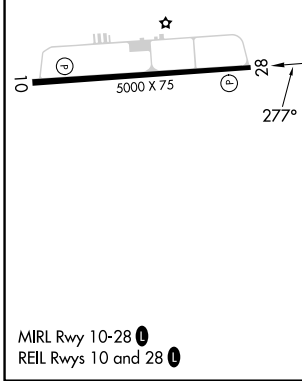

APP CRS 277°	Rwy Idg TDZE Apt Elev	N/A N/A 20
------------------------	-----------------------------	-------------------------

RNAV (GPS)-B

MIDDLE PENINSULA RGNL (F'YJ)

RNP APCH.		MISSED APPROACH: Climb to 2000 direct ICACO and hold.
AWOS-3 132.825	POTOMAC APP CON 126.4 282.375	UNICOM 123.0 (CTAF) 0