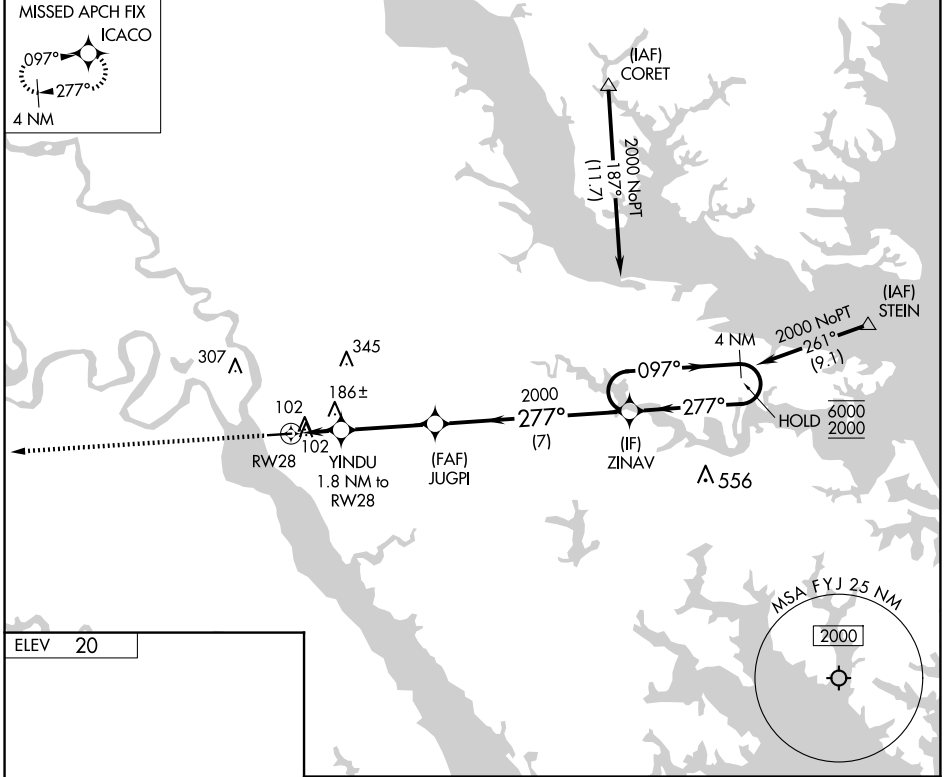

APP CRS 277°	Rwy Idg TDZE Apt Elev	N/A N/A 20
------------------------	-----------------------------	-------------------------

RNAV (GPS)-B

MIDDLE PENINSULA RGNL (F'YJ)

RNP APCH.		MISSED APPROACH: Climb to 2000 direct ICACO and hold.
AWOS-3 132.825	POTOMAC APP CON 126.4 282.375	UNICOM 123.0 (CTAF) 0

CATEGORY	A	B	C	D
CIRCLING	480-1 460 (500-1)	620-1 600 (600-1)	NA	

NE-3, 23 JAN 2025 to 20 FEB 2025

NE-3, 23 JAN 2025 to 20 FEB 2025