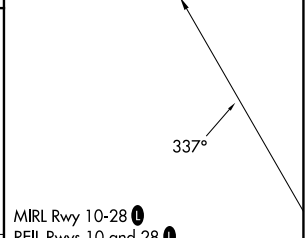

MIRL Rwy 10-28 0
REIL Rwy 10 and 28 0

CATEGORY	A	B	C	D	FAF to MAP 4.8 NM					
	480-1 460 (500-1)	620-1 600 (600-1)	NA		Knots	60	90	120	150	180
C CIRCLING					Min:Sec	4:48	3:12	2:24	1:55	1:36