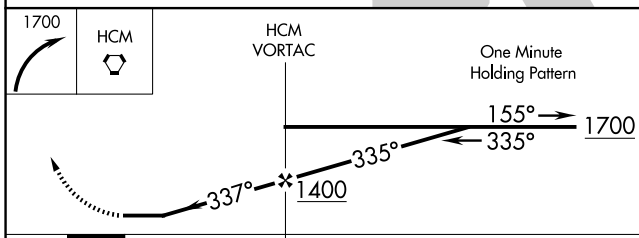

MIRL Rwy 10-28 0
REIL Rwy 10 and 28 0

CATEGORY	A	B	C	D	FAF to MAP 4.8 NM					
	480-1 460 (500-1)	620-1 600 (600-1)	NA		Knots	60	90	120	150	180
C CIRCLING					Min:Sec	4:48	3:12	2:24	1:55	1:36