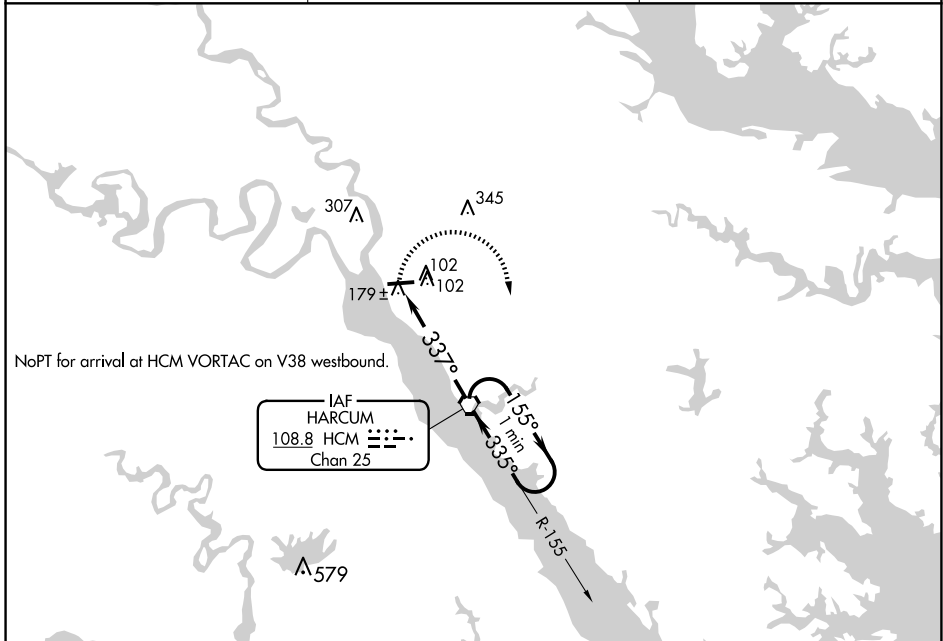

VORTAC HCM 108.8 Chan 25	APP CRS 337°	Rwy Idg TDZE Apt Elev	N/A N/A 20
--	------------------------	-----------------------------	---------------------------------------

VOR-A

MIDDLE PENINSULA RGNL (F'YJ)

⚠ When local altimeter setting not received, use Newport News altimeter setting and increase all MDA 80 feet.

⚠ MISSED APPROACH: Climbing right turn to 1700 direct HCM VORTAC and hold.

AWOS-3 132.825	POTOMAC APP CON 126.4 282.375	UNICOM 123.0 (CTAF) 0
--------------------------	---	---------------------------------

NE-3, 23 JAN 2025 to 20 FEB 2025

NE-3, 23 JAN 2025 to 20 FEB 2025

MIRL Rwy 10-28 0
REIL Rwy 10 and 28 0

CATEGORY	A	B	C	D	FAF to MAP 4.8 NM					
	480-1 460 (500-1)	620-1 600 (600-1)	NA		Knots	60	90	120	150	180
C CIRCLING					Min:Sec	4:48	3:12	2:24	1:55	1:36