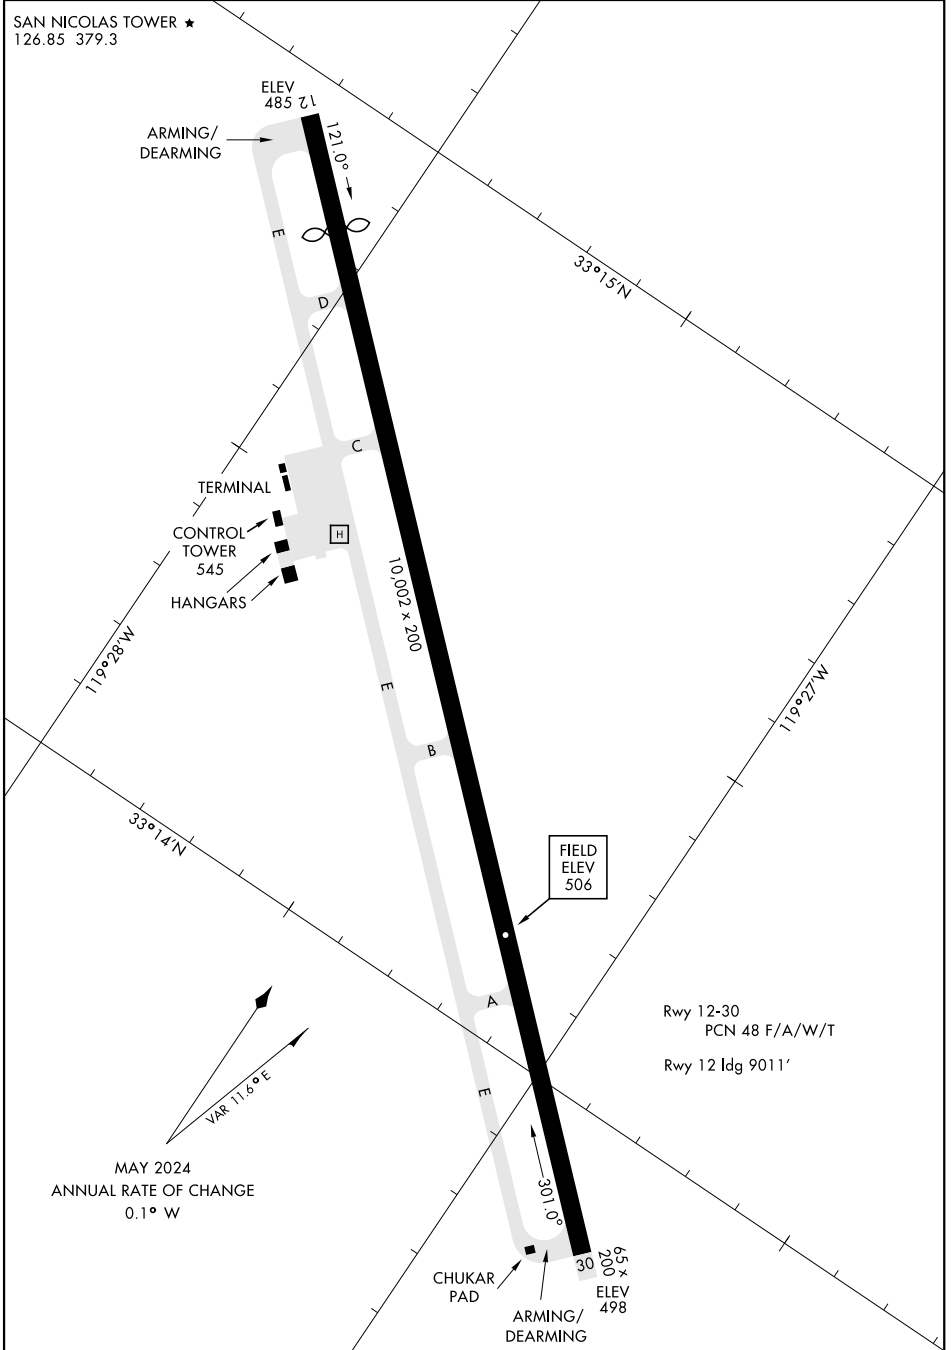

24137

AIRPORT DIAGRAM

SAN NICOLAS ISLAND NOLF (KNSI)

SAN NICOLAS ISLAND, CALIFORNIA

SAN NICOLAS TOWER ★
126.85 379.3

[USN]

SW-3, 23 JAN 2025 to 20 FEB 2025

SW-3, 23 JAN 2025 to 20 FEB 2025

AIRPORT DIAGRAM

SAN NICOLAS ISLAND, CALIFORNIA

SAN NICOLAS ISLAND NOLF (KNSI)