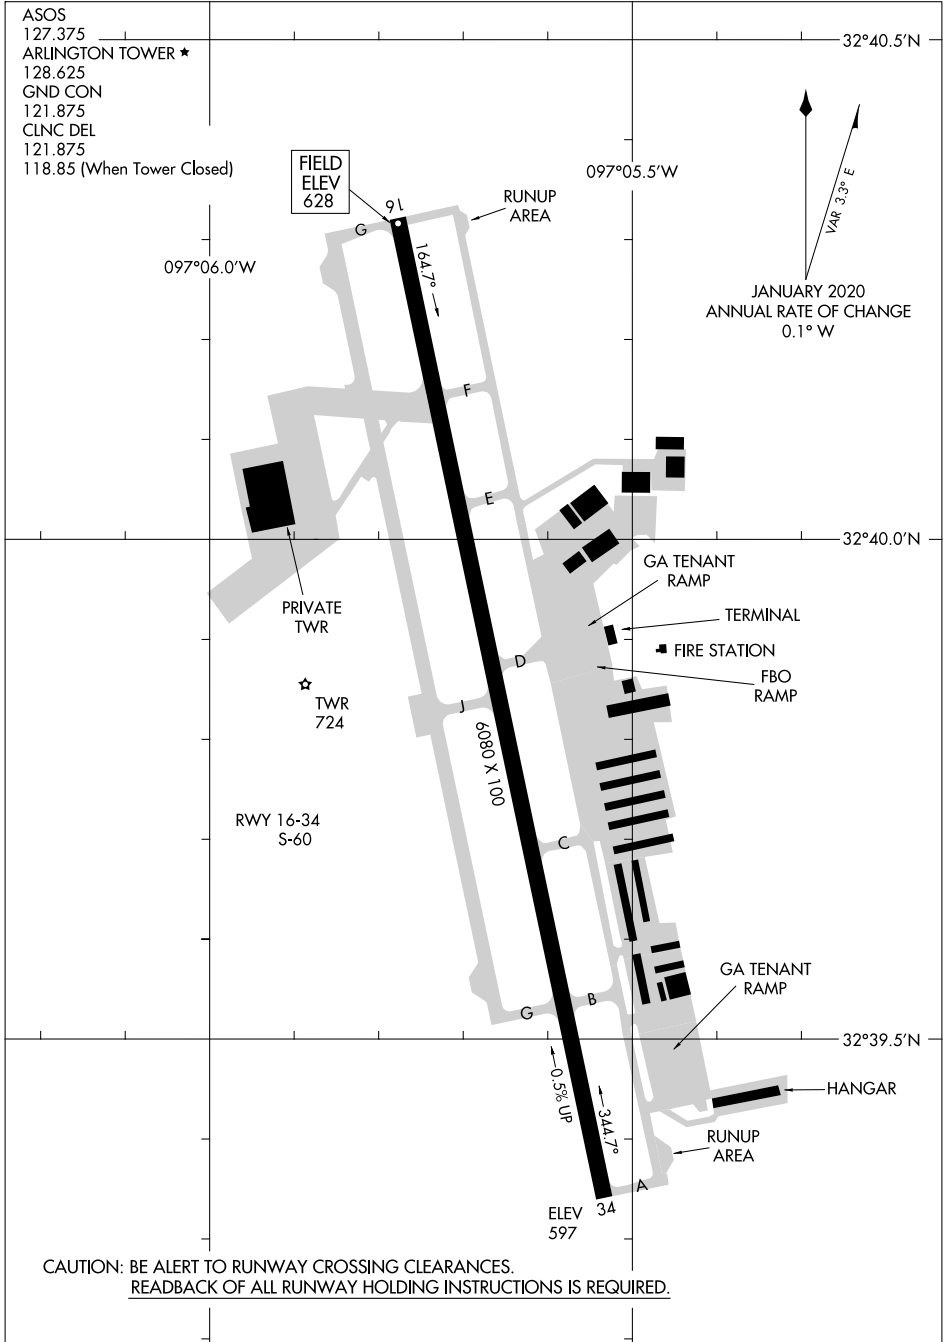

AIRPORT DIAGRAM

AL-5189 (FAA)

ARLINGTON MUNI (GKY)
ARLINGTON, TEXAS

SC-2, 23 JAN 2025 to 20 FEB 2025

SC-2, 23 JAN 2025 to 20 FEB 2025

AIRPORT DIAGRAM

ARLINGTON, TEXAS
ARLINGTON MUNI (GKY)