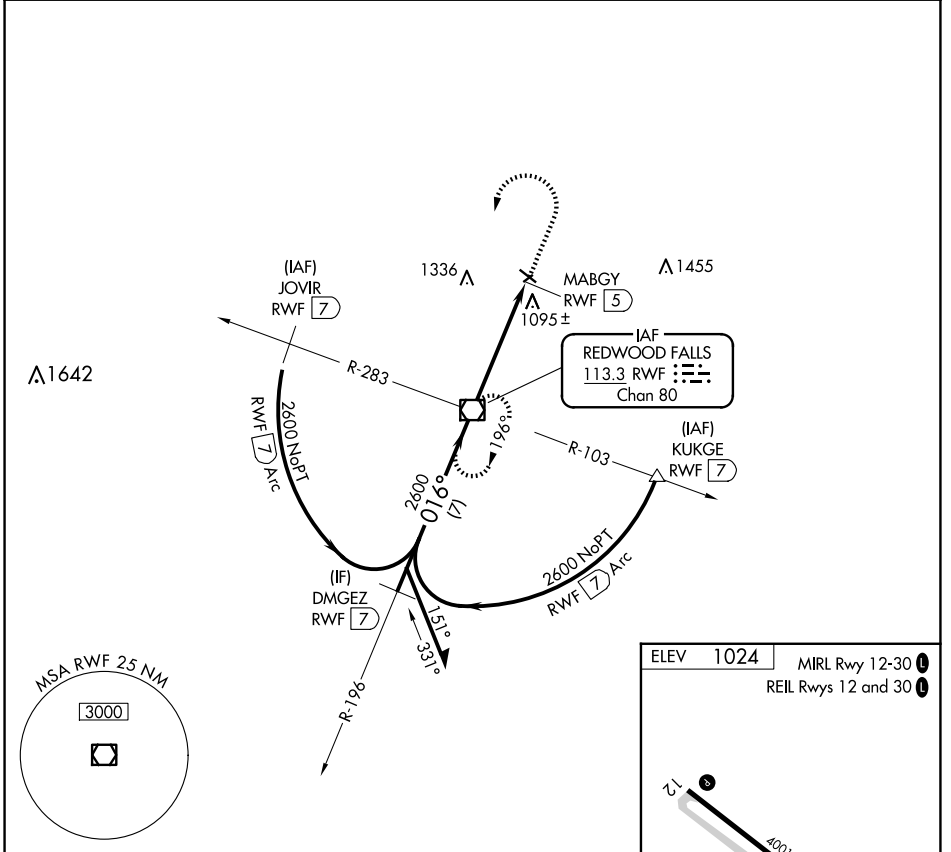

VOR/DME RWF 113.3 Chan 80	APP CRS 016°	Rwy Idg TDZE Apt Elev N/A N/A 1024
---	------------------------	--

VOR-A
REDWOOD FALLS MUNI (RWF)

⚠ When local altimeter setting not received, use Olivia Rgnl altimeter setting and increase all MDA 40 feet.

MISSED APPROACH: Climb to 2000 then climbing left turn to 2600 direct RWF VOR/DME and hold.

ASOS 126.575	MINNEAPOLIS CENTER 127.1 290.2	UNICOM 123.0 (CTAF)
------------------------	--	-------------------------------

NC-1, 23 JAN 2025 to 20 FEB 2025

NC-1, 23 JAN 2025 to 20 FEB 2025

CATEGORY	A	B	C	D	FAF to MAP 5 NM					
CIRCLING	1540-1 516 (600-1)	1660-1 636 (700-1)	1700-2 676 (700-2)	1700-2 1/4 676 (700-2 1/4)	Knots	60	90	120	150	180
					Min:Sec	5:00	3:20	2:30	2:00	1:40