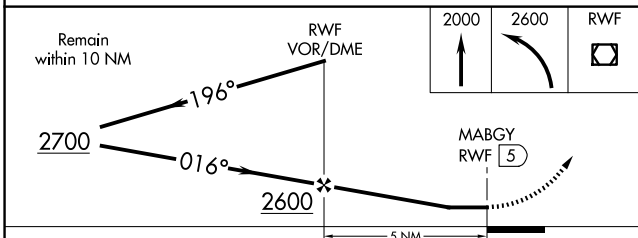

CATEGORY	A	B	C	D	FAF to MAP 5 NM					
CIRCLING	1540-1 516 (600-1)	1660-1 636 (700-1)	1700-2 676 (700-2)	1700-2 1/4 676 (700-2 1/4)	Knots	60	90	120	150	180
					Min:Sec	5:00	3:20	2:30	2:00	1:40