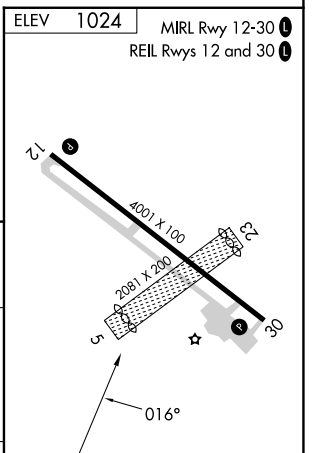

VOR/DME RWF 113.3 Chan 80	APP CRS 016°	Rwy Idg TDZE Apt Elev N/A N/A 1024
---	------------------------	--

VOR-A
REDWOOD FALLS MUNI (RWF)

⚠ When local altimeter setting not received, use Olivia Rgnl altimeter setting and increase all MDA 40 feet.

MISSED APPROACH: Climb to 2000 then climbing left turn to 2600 direct RWF VOR/DME and hold.

ASOS 126.575	MINNEAPOLIS CENTER 127.1 290.2	UNICOM 123.0 (CTAF)
------------------------	--	-------------------------------

NC-1, 23 JAN 2025 to 20 FEB 2025

NC-1, 23 JAN 2025 to 20 FEB 2025

CATEGORY	A	B	C	D	FAF to MAP 5 NM					
CIRCLING	1540-1 516 (600-1)	1660-1 636 (700-1)	1700-2 676 (700-2)	1700-2 1/4 676 (700-2 1/4)	Knots	60	90	120	150	180
					Min:Sec	5:00	3:20	2:30	2:00	1:40