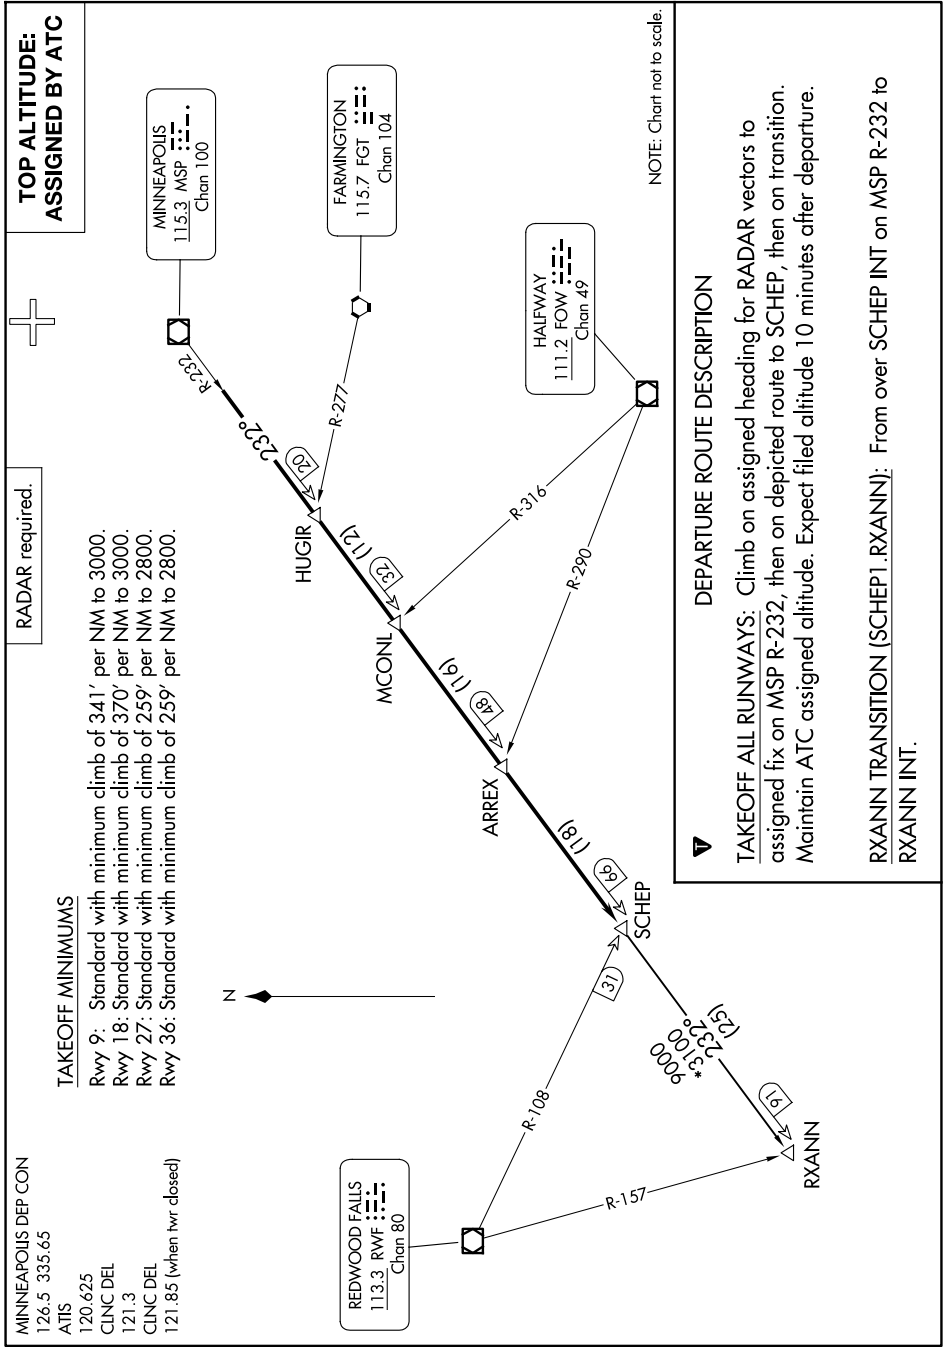

SCHEP ONE DEPARTURE

NC-1, 23 JAN 2025 to 20 FEB 2025

NC-1, 23 JAN 2025 to 20 FEB 2025