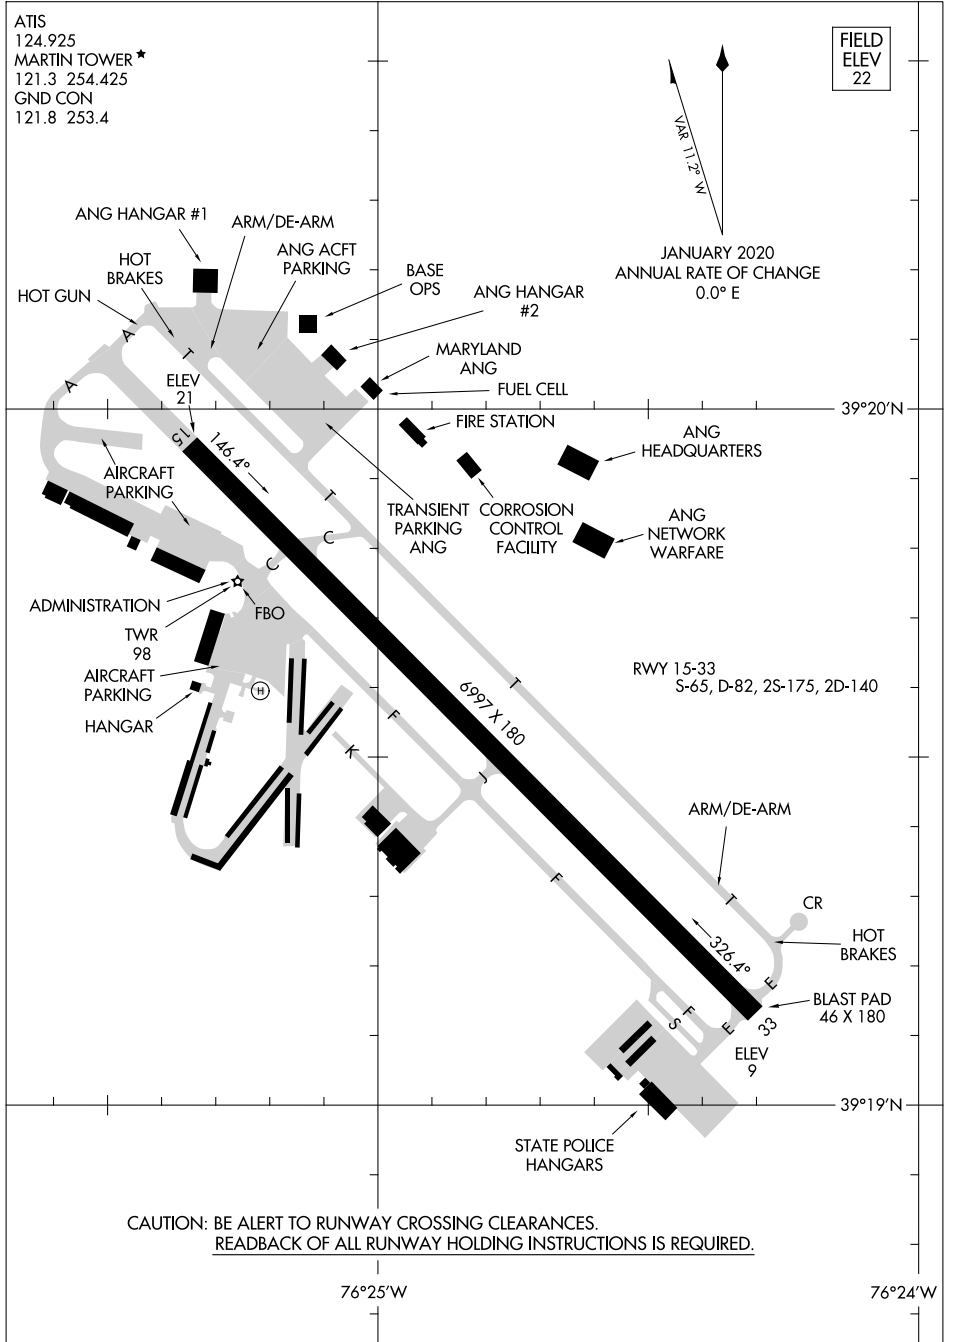

24305

AIRPORT DIAGRAM

AL-5222 (FAA)

MARTIN STATE (MTN)
BALTIMORE, MARYLAND

ATIS
124.925
MARTIN TOWER ★
121.3 254.425
GND CON
121.8 253.4

FIELD
ELEV
22

VAR 11.2° W
JANUARY 2020
ANNUAL RATE OF CHANGE
0.0° E

NE-3, 23 JAN 2025 to 20 FEB 2025

NE-3, 23 JAN 2025 to 20 FEB 2025

AIRPORT DIAGRAM

24305

BALTIMORE, MARYLAND
MARTIN STATE (MTN)