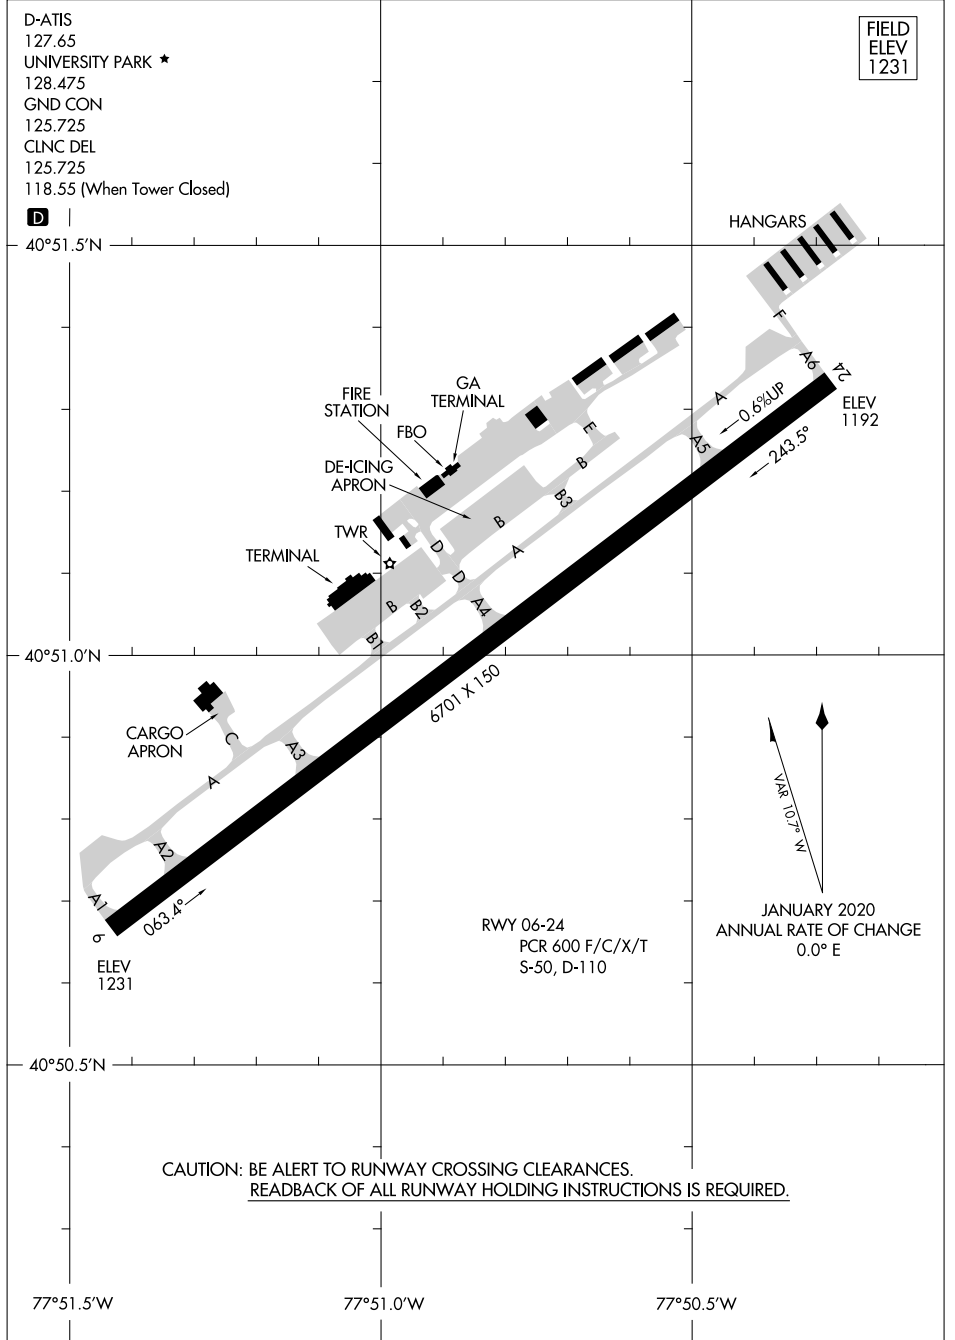

# AIRPORT DIAGRAM

AL-5240 (FAA)

STATE COLLEGE RGNL (UNV)  
STATE COLLEGE, PENNSYLVANIA

NE-4, 23 JAN 2025 to 20 FEB 2025

NE-4, 23 JAN 2025 to 20 FEB 2025

# AIRPORT DIAGRAM

STATE COLLEGE, PENNSYLVANIA  
STATE COLLEGE RGNL (UNV)