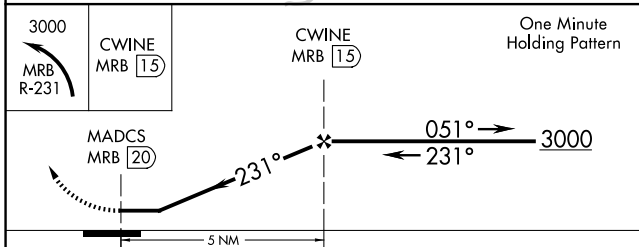

VORTAC MRB 112.1 Chan 58	APP CRS 231°	Rwy Idg TDZE Apt Elev N/A N/A 726
--	------------------------	---

VOR/DME-A

WINCHESTER RGNL (OKV)

⚠ When local altimeter setting not received, use Martinsburg altimeter setting and increase all MDA 80 feet and Cat C visibility 1/4 mile.

⚠ MISSED APPROACH: Climbing left turn to 3000 via MRB R-231 to CWINE/MRB 15 DME and hold, continue climb-in-hold to 3000.

AWOS-3 124.85	POTOMAC APP CON 120.45 306.925	CLNC DEL 126.15	UNICOM 122.975 (CTAF) 📞
-------------------------	--	---------------------------	--

CATEGORY	A	B	C	D
📡 CIRCLING	1180-1 454 (500-1)	1220-1 494 (500-1)	1380-1¾ 654 (700-1¾)	1480-2½ 754 (800-2½)

NE-3, 23 JAN 2025 to 20 FEB 2025

NE-3, 23 JAN 2025 to 20 FEB 2025