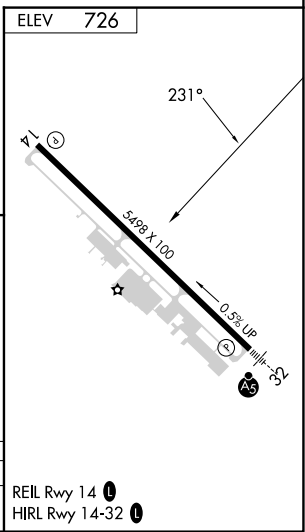

VORTAC MRB 112.1 Chan 58	APP CRS 231°	Rwy Idg TDZE Apt Elev N/A N/A 726
--	------------------------	---

VOR/DME-A

WINCHESTER RGNL (OKV)

⚠ When local altimeter setting not received, use Martinsburg altimeter setting and increase all MDA 80 feet and Cat C visibility 1/4 mile.

⚠ MISSED APPROACH: Climbing left turn to 3000 via MRB R-231 to CWINE/MRB 15 DME and hold, continue climb-in-hold to 3000.

AWOS-3 124.85	POTOMAC APP CON 120.45 306.925	CLNC DEL 126.15	UNICOM 122.975 (CTAF) 📞
-------------------------	--	---------------------------	--