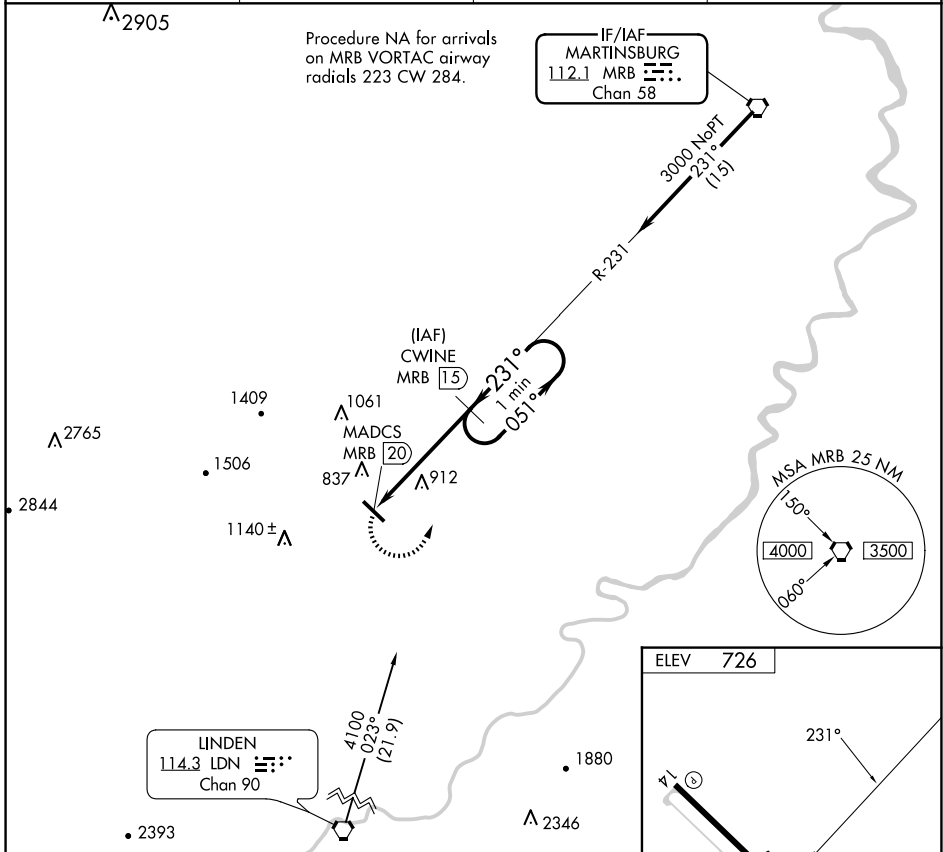

VORTAC MRB 112.1 Chan 58	APP CRS 231°	Rwy Idg TDZE Apt Elev N/A N/A 726
--	------------------------	---

VOR/DME-A

WINCHESTER RGNL (OKV)

⚠ When local altimeter setting not received, use Martinsburg altimeter setting and increase all MDA 80 feet and Cat C visibility 1/4 mile.

⚠ MISSED APPROACH: Climbing left turn to 3000 via MRB R-231 to CWINE/MRB 15 DME and hold, continue climb-in-hold to 3000.

AWOS-3 124.85	POTOMAC APP CON 120.45 306.925	CLNC DEL 126.15	UNICOM 122.975 (CTAF) 📞
-------------------------	--	---------------------------	--

CATEGORY	A	B	C	D
📡 CIRCLING	1180-1 454 (500-1)	1220-1 494 (500-1)	1380-1¾ 654 (700-1¾)	1480-2½ 754 (800-2½)

NE-3, 23 JAN 2025 to 20 FEB 2025

NE-3, 23 JAN 2025 to 20 FEB 2025