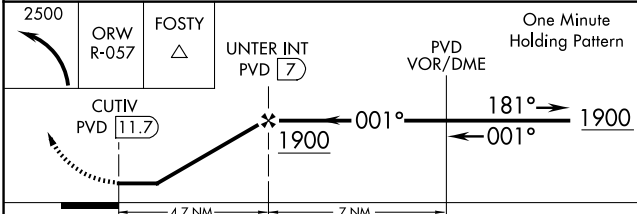

VOR/DME PVD 115.6 Chan 103	APP CRS 001°	Rwy Idg TDZE Apt Elev 441	N/A N/A 441

VOR-A
NORTH CENTRAL STATE (SFZ)

⚠ When local altimeter setting not received, use Providence altimeter setting and increase all MDA 100 feet, increase Circling visibility Cat C ¼ mile. Circling to Rwy 15/33 NA at night.

MISSED APPROACH: Climbing left turn to 2500 via ORW VOR/DME R-057 to FOSTY INT/ORW 23.5 DME and hold.

AWOS-3PT 120.775	PROVIDENCE APP CON ★ 123.675 244.875	CLNC DEL 124.35	UNICOM 123.075 (CTAF) 0

CATEGORY	A	B	C	D
C CIRCLING	980-1 539 (600-1)		980-1½ 539 (600-1½)	NA

NE-1, 23 JAN 2025 to 20 FEB 2025

NE-1, 23 JAN 2025 to 20 FEB 2025