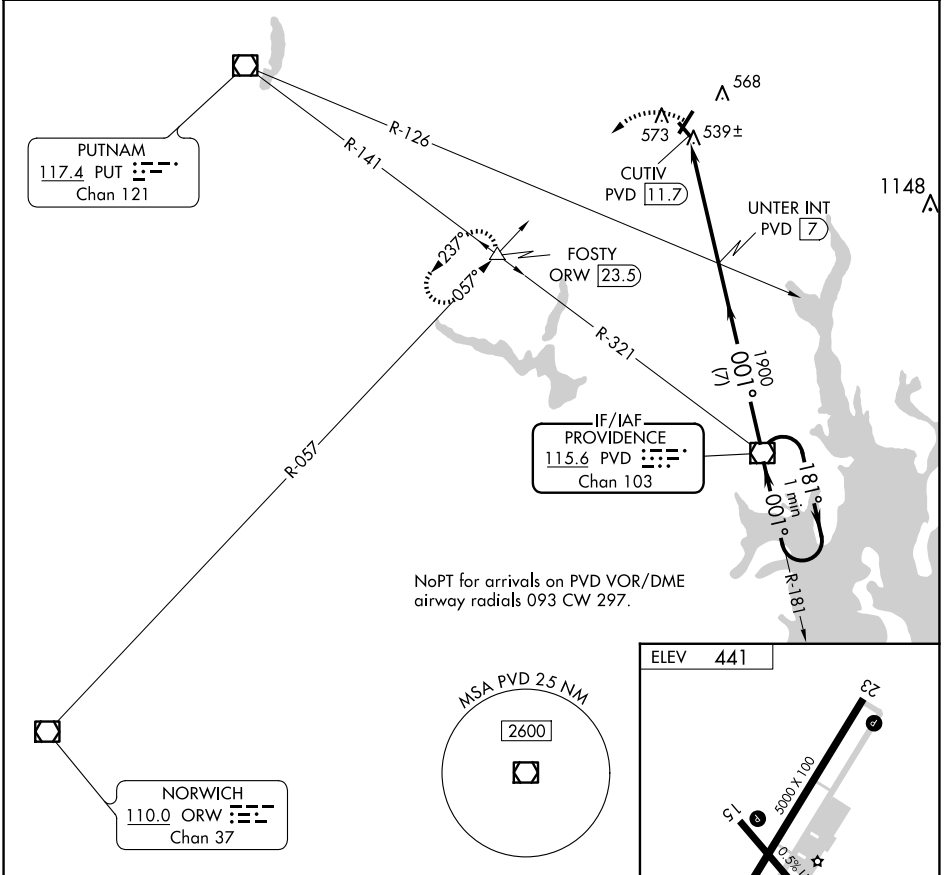

VOR/DME PVD 115.6 Chan 103	APP CRS 001°	Rwy Idg TDZE Apt Elev 441	N/A N/A 441
--	------------------------	--	--

VOR-A
NORTH CENTRAL STATE (SFZ)

⚠ When local altimeter setting not received, use Providence altimeter setting and increase all MDA 100 feet, increase Circling visibility Cat C ¼ mile. Circling to Rwy 15/33 NA at night.

MISSED APPROACH: Climbing left turn to 2500 via ORW VOR/DME R-057 to FOSTY INT/ORW 23.5 DME and hold.

AWOS-3PT 120.775	PROVIDENCE APP CON ★ 123.675 244.875	CLNC DEL 124.35	UNICOM 123.075 (CTAF) 0
----------------------------	--	---------------------------	-----------------------------------

CATEGORY	A	B	C	D
C CIRCLING	980-1 539 (600-1)		980-1½ 539 (600-1½)	NA

NE-1, 23 JAN 2025 to 20 FEB 2025

NE-1, 23 JAN 2025 to 20 FEB 2025