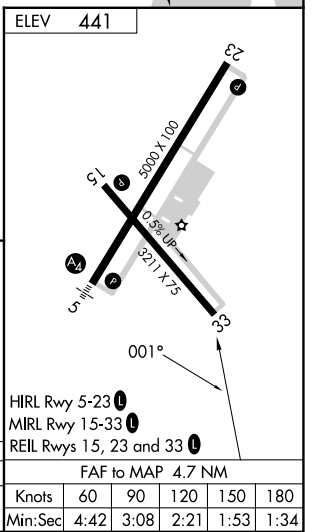

VOR/DME PVD 115.6 Chan 103	APP CRS 001°	Rwy Idg TDZE Apt Elev 441	N/A N/A 441
--	------------------------	--	--

VOR-A
NORTH CENTRAL STATE (SFZ)

⚠ When local altimeter setting not received, use Providence altimeter setting and increase all MDA 100 feet, increase Circling visibility Cat C ¼ mile. Circling to Rwy 15/33 NA at night.

MISSED APPROACH: Climbing left turn to 2500 via ORW VOR/DME R-057 to FOSTY INT/ORW 23.5 DME and hold.

AWOS-3PT 120.775	PROVIDENCE APP CON ★ 123.675 244.875	CLNC DEL 124.35	UNICOM 123.075 (CTAF) 0
----------------------------	--	---------------------------	-----------------------------------

CATEGORY	A	B	C	D
C CIRCLING	980-1 539 (600-1)		980-1½ 539 (600-1½)	NA

NE-1, 23 JAN 2025 to 20 FEB 2025

NE-1, 23 JAN 2025 to 20 FEB 2025