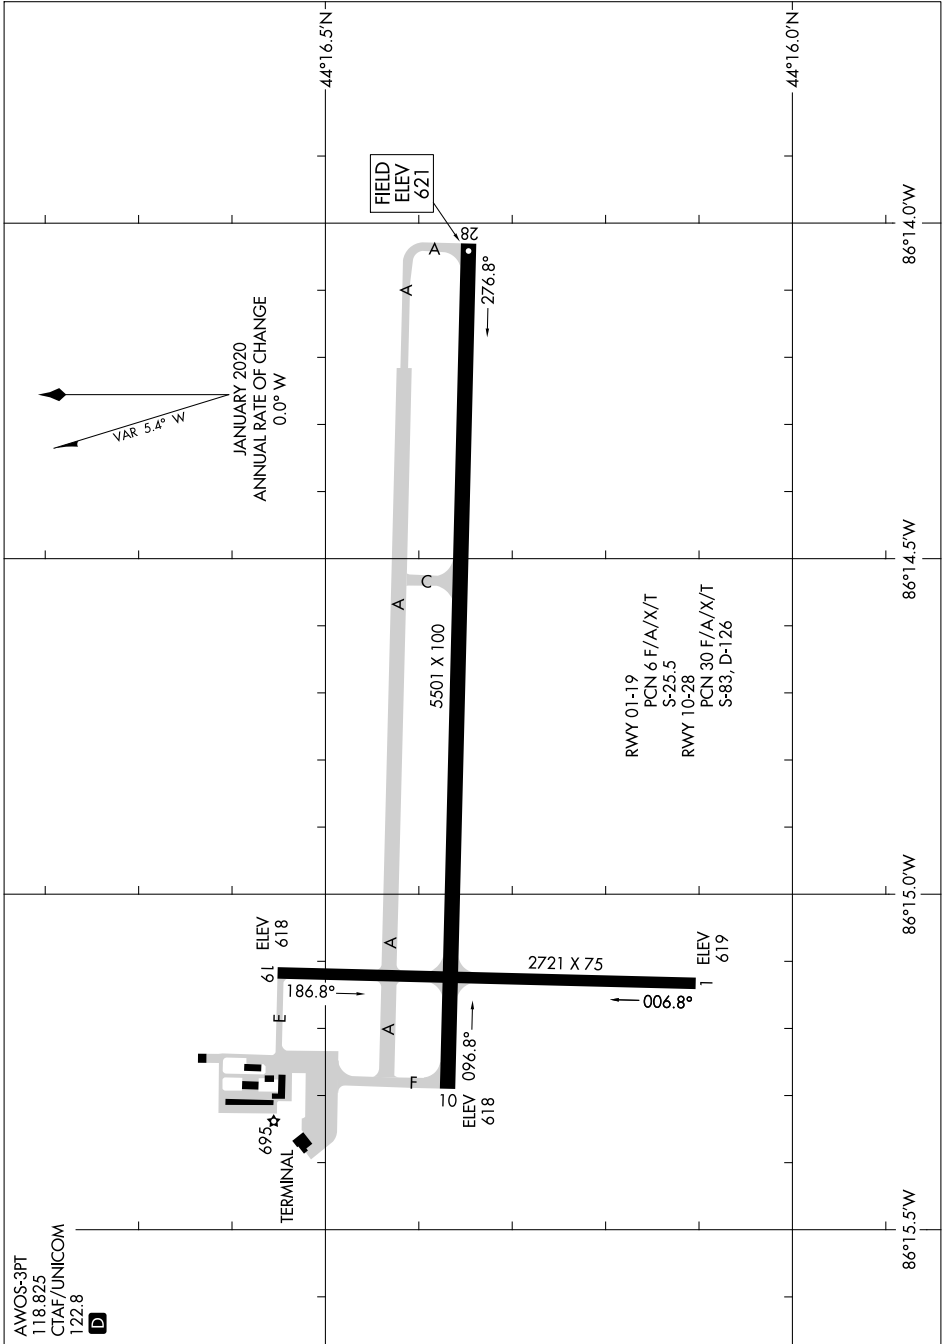

AIRPORT DIAGRAM

AL-5257 (FAA)

MANISTEE COUNTY/BLACKER (MBL)

MANISTEE, MICHIGAN

EC-1, 23 JAN 2025 to 20 FEB 2025

EC-1, 23 JAN 2025 to 20 FEB 2025

AIRPORT DIAGRAM

MANISTEE COUNTY/BLACKER (MBL)
MANISTEE, MICHIGAN