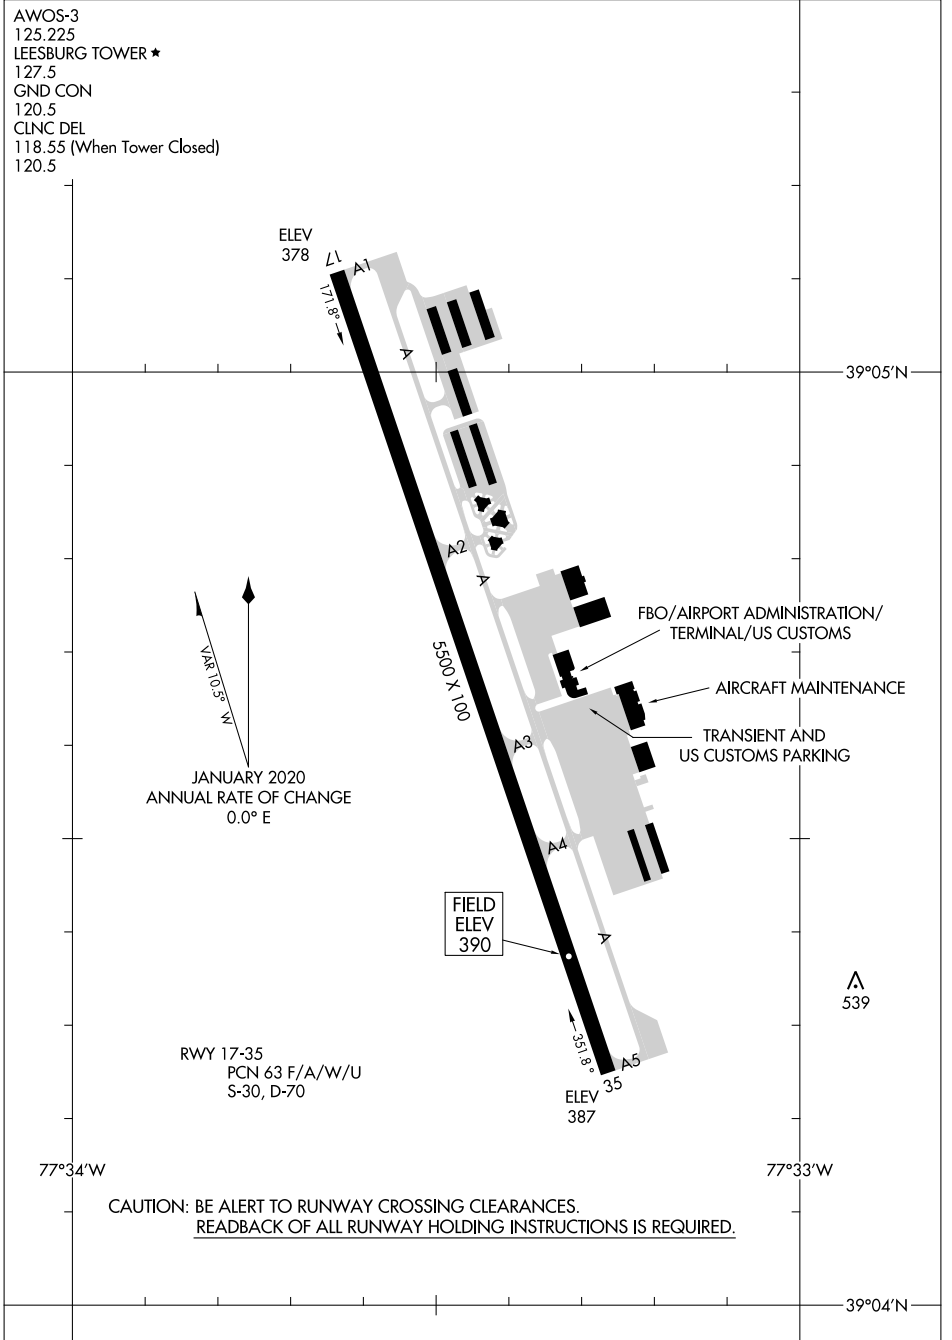

24025

AIRPORT DIAGRAM

AL-5288 (FAA)

LEESBURG EXEC (JYO)
LEESBURG, VIRGINIA

AWOS-3
125.225
LEESBURG TOWER ★
127.5
GND CON
120.5
CLNC DEL
118.55 (When Tower Closed)
120.5

NE-3, 23 JAN 2025 to 20 FEB 2025

NE-3, 23 JAN 2025 to 20 FEB 2025

AIRPORT DIAGRAM
24025

LEESBURG, VIRGINIA
LEESBURG EXEC (JYO)