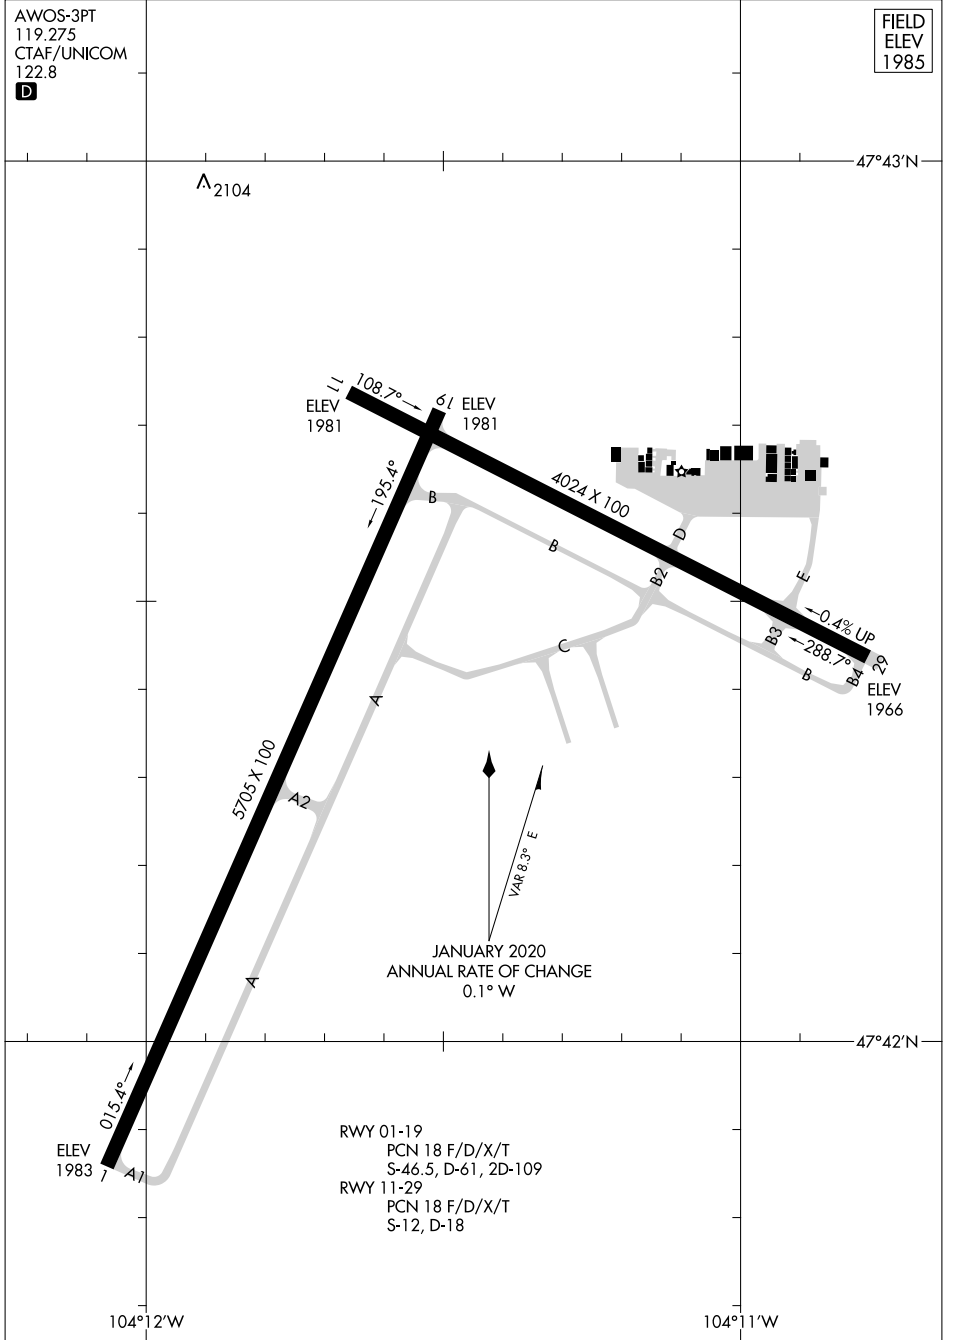

21168

AIRPORT DIAGRAM

AL-5303 (FAA)

SIDNEY-RICHLAND RGNL (SDY)
SIDNEY, MONTANA

AWOS-3PT
119.275
CTAF/UNICOM
122.8

FIELD
ELEV
1985

NW-1, 23 JAN 2025 to 20 FEB 2025

NW-1, 23 JAN 2025 to 20 FEB 2025

AIRPORT DIAGRAM

21168

SIDNEY, MONTANA
SIDNEY-RICHLAND RGNL (SDY)