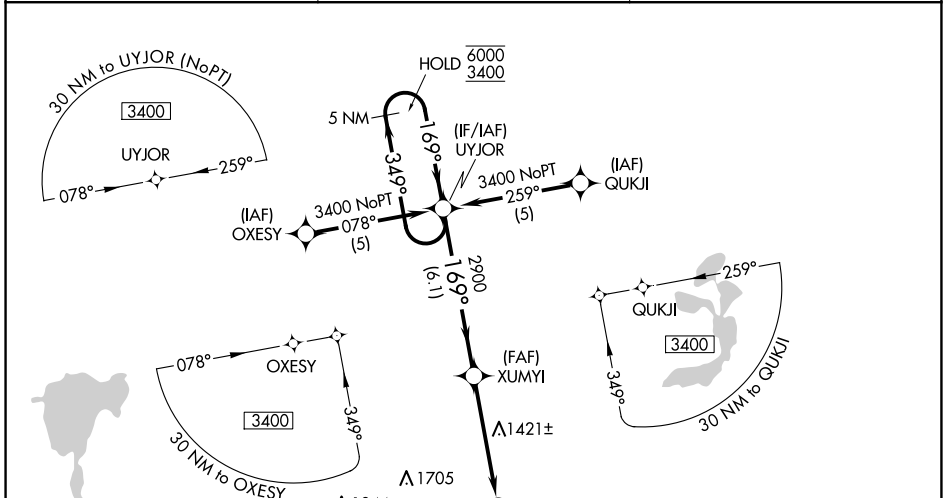

WAAS CH 40104 W16A	APP CRS 169°	Rwy Idg 4797 TDZE 1319 Apt Elev 1319
--	------------------------	---

RNAV (GPS) RWY 16

ESTHERVILLE MUNI (EST)

RNP APCH.

⚠ Circling NA to Rwy 6 and 24. Baro-VNAV and VDP NA when using Jackson altimeter setting. For uncompensated Baro-VNAV systems, LNAV/VNAV NA below -17°C or above 54°C. When local altimeter setting not received, use Jackson altimeter setting and increase all DA/MDA 60 feet.

MISSED APPROACH: Climb to 3400 direct OHYEQ and hold.

ASOS 121.425	MINNEAPOLIS CENTER 127.75 257.7	UNICOM 122.975 (CTAF) 0
------------------------	---	-----------------------------------

ELEV 1319	TDZE 1319
-----------	-----------

CATEGORY	A	B	C	D
LPV DA	1569-1	250 (300-1)		NA
LNAV/VNAV DA	1608-1	289 (300-1)		NA
LNAV MDA	1720-1	401 (500-1)		NA
C CIRCLING	1720-1 401 (500-1)	1840-1 521 (600-1)		NA

NC-3, 23 JAN 2025 to 20 FEB 2025

NC-3, 23 JAN 2025 to 20 FEB 2025