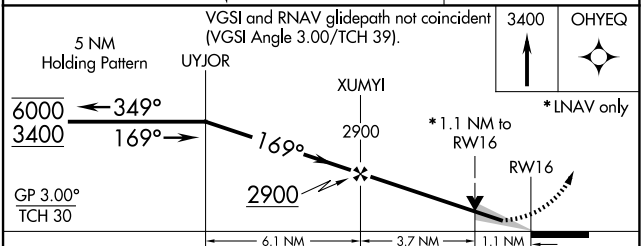

WAAS CH 40104 W16A	APP CRS 169°	Rwy Idg 4797 TDZE 1319 Apt Elev 1319
--	------------------------	---

RNAV (GPS) RWY 16

ESTHERVILLE MUNI (EST)

RNP APCH.

⚠ Circling NA to Rwy 6 and 24. Baro-VNAV and VDP NA when using Jackson altimeter setting. For uncompensated Baro-VNAV systems, LNAV/VNAV NA below -17°C or above 54°C. When local altimeter setting not received, use Jackson altimeter setting and increase all DA/MDA 60 feet.

MISSED APPROACH: Climb to 3400 direct OHYEQ and hold.

ASOS 121.425	MINNEAPOLIS CENTER 127.75 257.7	UNICOM 122.975 (CTAF) 0
------------------------	---	-----------------------------------

ELEV 1319	TDZE 1319
-----------	-----------