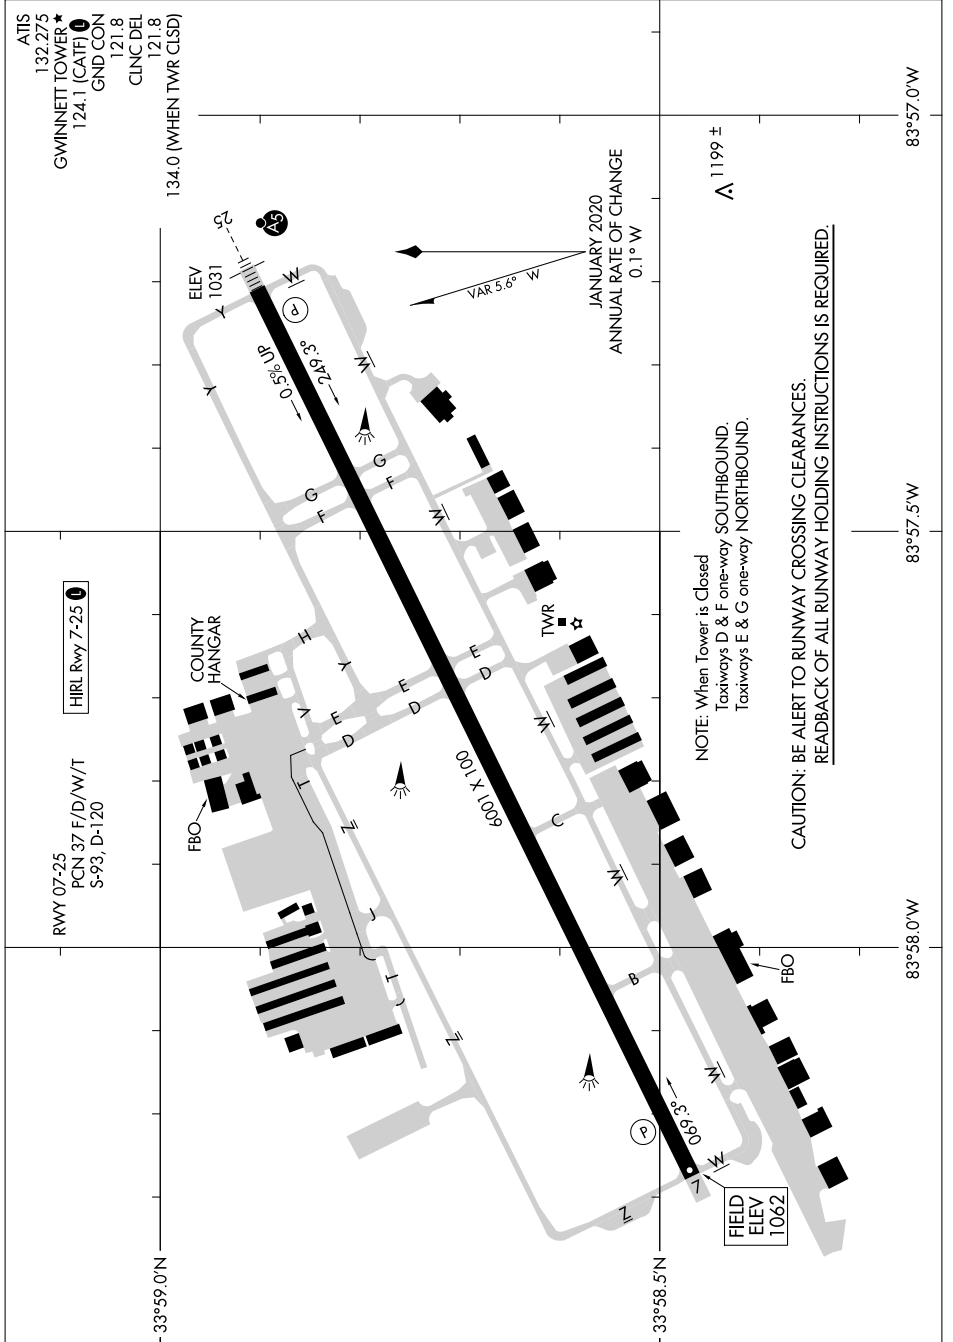

AIRPORT DIAGRAM

AL-5385 (FAA)

GWINNETT COUNTY/BRISCOE FLD (LZU)
LAWRENCEVILLE, GEORGIA

SE-4, 23 JAN 2025 to 20 FEB 2025

AIRPORT DIAGRAM

LAWRENCEVILLE, GEORGIA
GWINNETT COUNTY/BRISCOE FLD (LZU)

SE-4, 23 JAN 2025 to 20 FEB 2025