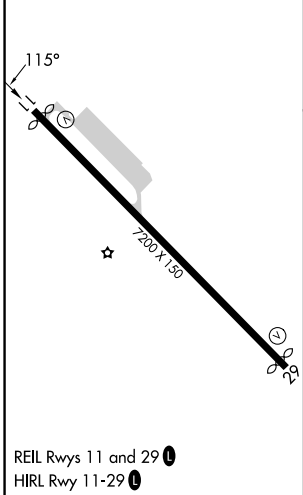

CATEGORY	A	B	C	D
LP MDA	500-1	476 (500-1)	500-1³/₈	476 (500-1¹/₂)
LNAV MDA	1300-1¹/₄ 1276 (1300-1¹/₄)	1300-1¹/₂ 1276 (1300-1¹/₂)	1300-3	1276 (1300-3)
C CIRCLING	1300-1¹/₄ 1273 (1300-1¹/₄)	1300-1¹/₂ 1273 (1300-1¹/₂)	1300-3 1273 (1300-3)	1660-3 1633 (1700-3)

AK, 26 DEC 2024 to 20 FEB 2025

AK, 26 DEC 2024 to 20 FEB 2025