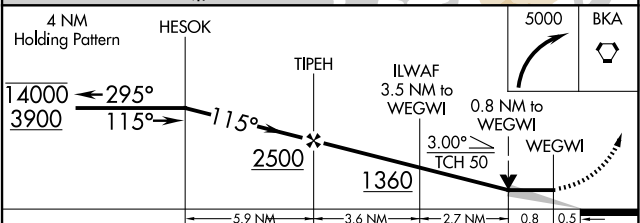

CATEGORY	A	B	C	D
LP MDA	500-1	476 (500-1)	500-1³/₈	476 (500-1¹/₂)
LNAV MDA	1300-1¹/₄ 1276 (1300-1¹/₄)	1300-1¹/₂ 1276 (1300-1¹/₂)	1300-3	1276 (1300-3)
C CIRCLING	1300-1¹/₄ 1273 (1300-1¹/₄)	1300-1¹/₂ 1273 (1300-1¹/₂)	1300-3 1273 (1300-3)	1660-3 1633 (1700-3)

AK, 26 DEC 2024 to 20 FEB 2025

AK, 26 DEC 2024 to 20 FEB 2025