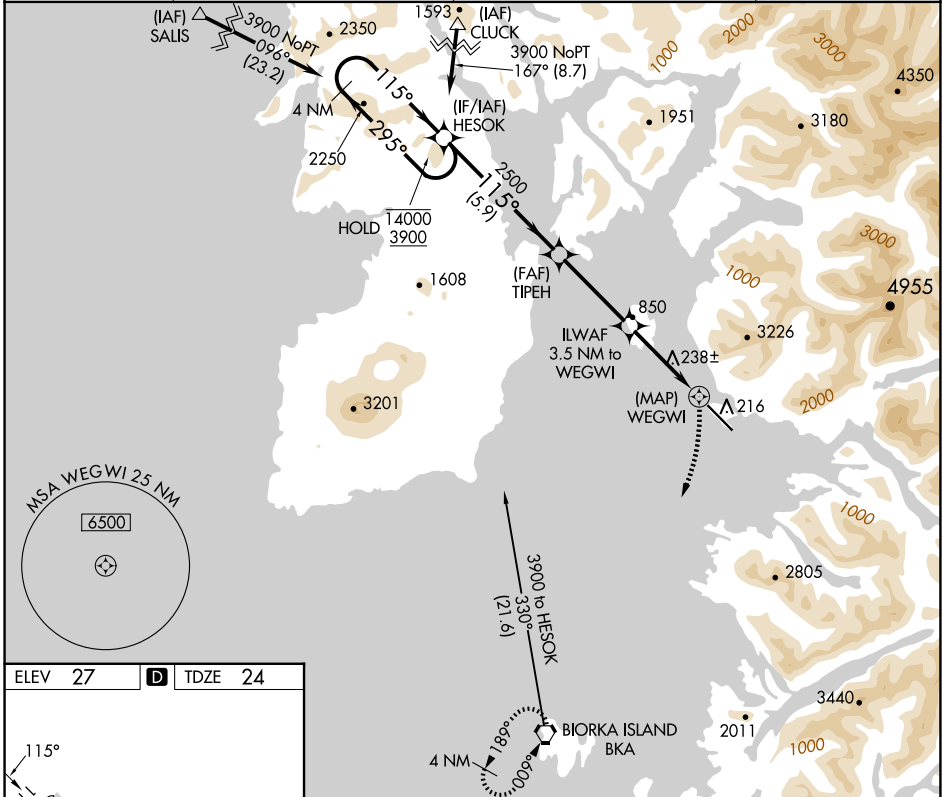

WAAS CH 56632	APP CRS 115°	Rwy Idg TDZE Apt Elev	6500 24 27

RNAV (GPS) RWY 11

SITKA ROCKY GUTIERREZ (SIT)(PASI)

RNP APCH.
▼ When local altimeter setting not received, procedure NA.
▲ Circling NA northeast of Rwy 11-29.

MISSED APPROACH: Climbing right turn to 5000 direct BKA VORTAC and hold, continue climb-in-hold to 5000.

AFIS 135.9	ANCHORAGE CENTER 126.1 335.5	SITKA RADIO 123.6 (CTAF) 122.2	UNICOM 122.95

ELEV 27	D TDZE 24